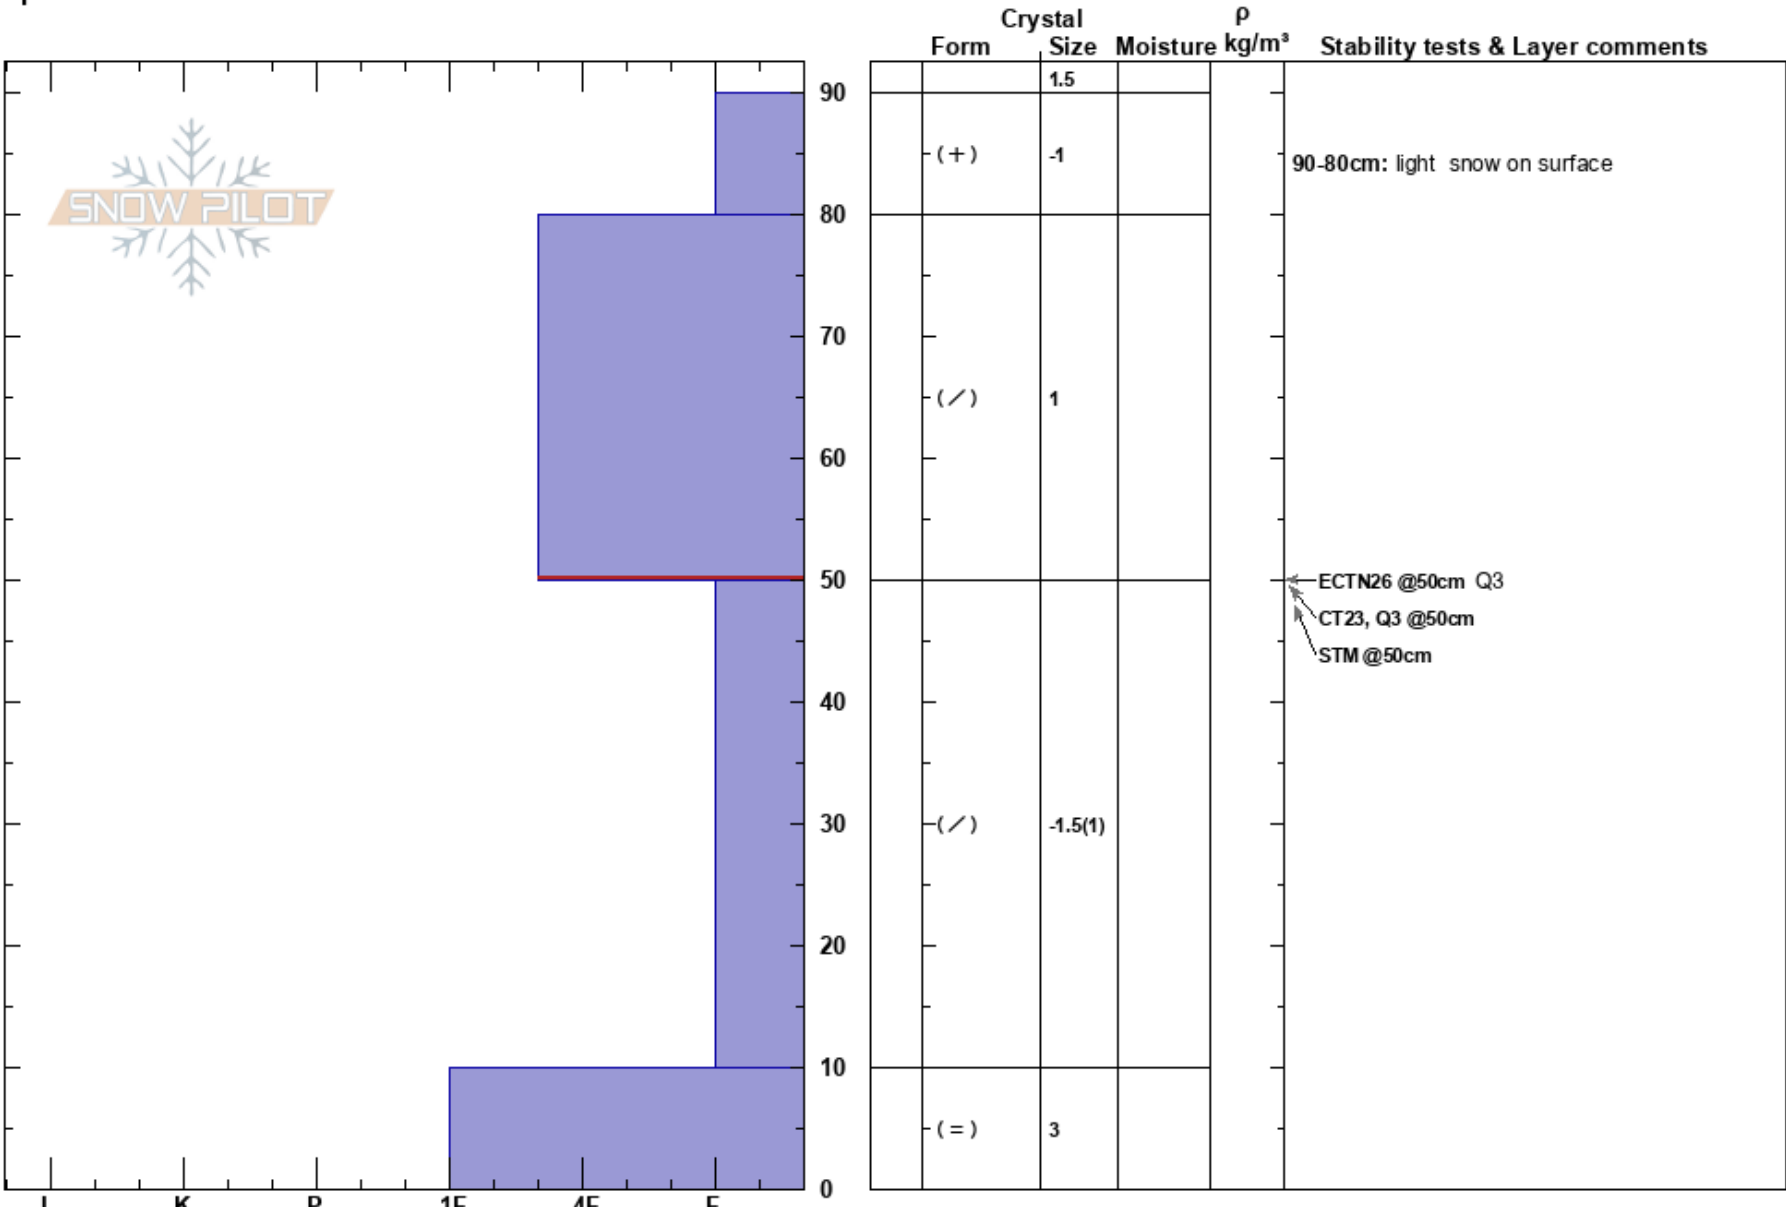

Upper 7 Meadows
 Kachina Peaks
 AZ
 Elevation: 11500 ft
 Aspect: 270°
 Specifics:

Byron Boyle
 03/23/2023 - 9:00am
 Co-ord: 12S 437861W 3909210N
 Slope Angle: 33°
 Wind Loading: previous

Stability: **HS:90**
 Air Temperature: -4°C
 Sky Cover: OVC
 Precipitation: S-1
 Wind:

PF:10 90-80cm: light snow on surface
PS:4 80-50cm: Problematic layer

Notes: Total snowfall in 48 hrs. 70 cm, Atmospheric river with density inversions in snowpack