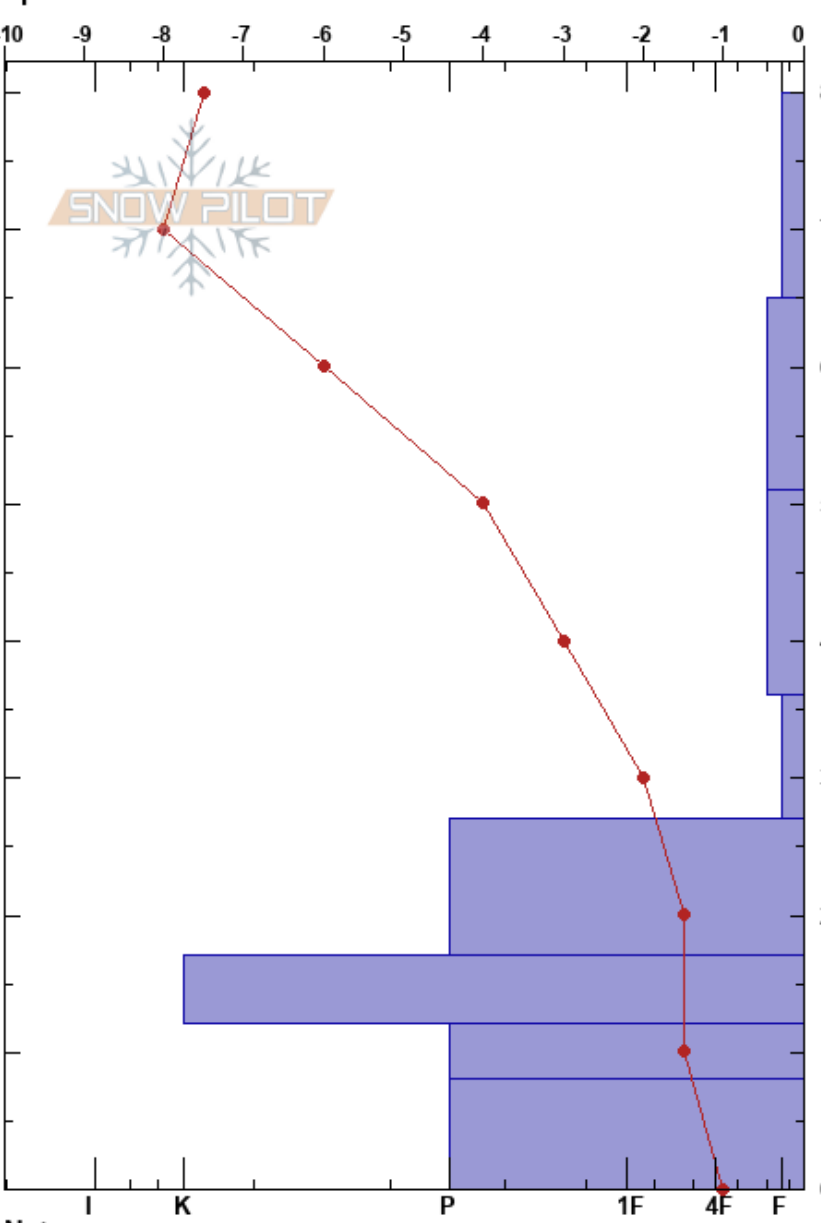

Berry Fire Unburned  
 Teton Range  
 WY  
 Elevation:  
 Aspect:  
 Specifics:

Sarah Thacher  
 01/11/2018 - 12:00pm  
 Co-ord:  
 Slope Angle:  
 Wind Loading:

Stability:  
 Air Temperature:  
 Sky Cover:  
 Precipitation:  
 Wind:

Layer Notes:  
 36-27cm: Problematic layer

Form	Crystal		$\rho$ kg/m <sup>3</sup>	Stability tests & Layer comments
	Size	Moisture		
*				
•				
•				
□				
•				
•				
•				
•				

Notes: