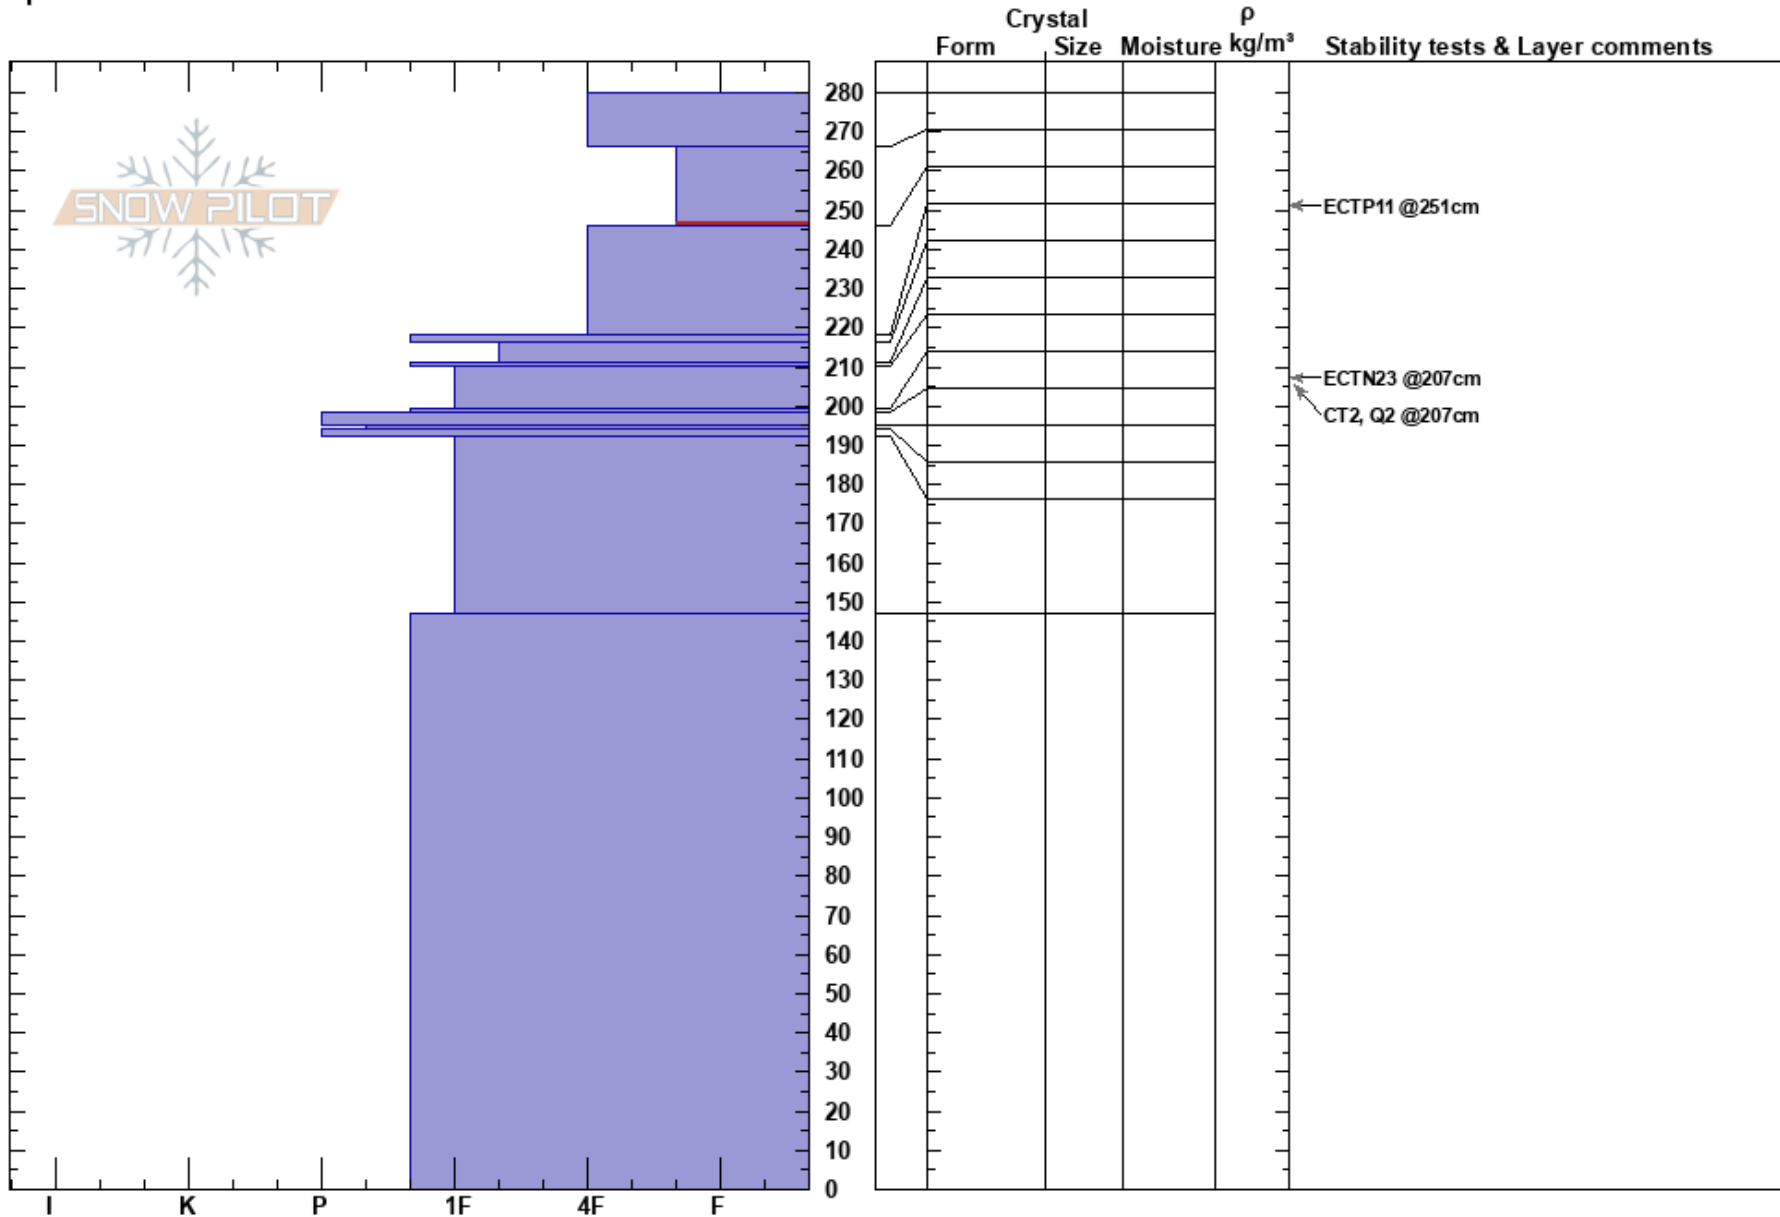

NW Temptation Gully
 Kachina Peaks
 AZ
 Elevation: 9850 ft
 Aspect: NW
 Specifics:

Jackson Hipple
 03/22/2023 - 10:30am
 Co-ord: 35.33578N, -111.70171W
 Slope Angle: 19°
 Wind Loading: no

Stability:
 Air Temperature: -6°C
 Sky Cover: BKN
 Precipitation: S-1
 Wind: SW Moderate

HS:280
 PF:90 266-246cm:Problematic layer

Notes: