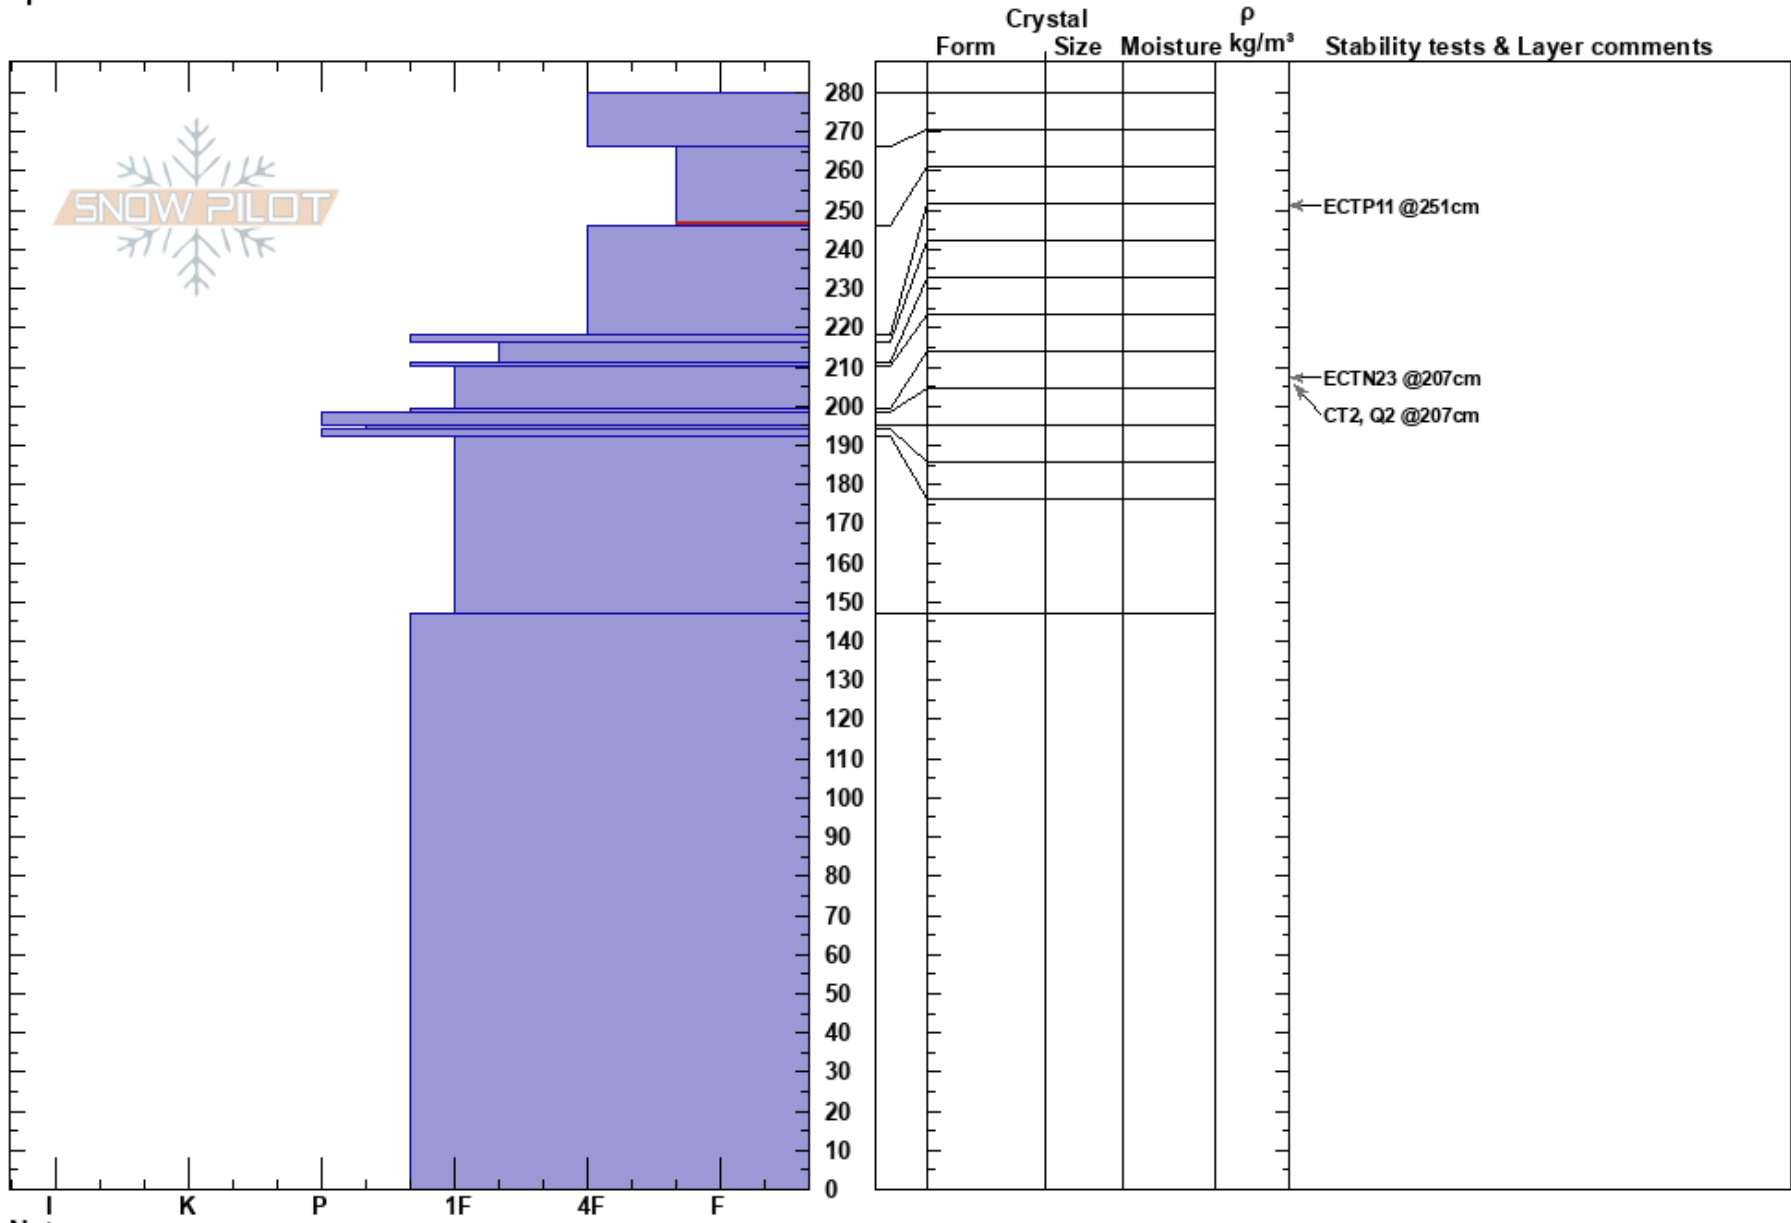

NW Temptation Gully  
 Kachina Peaks  
 AZ  
 Elevation: 9850 ft  
 Aspect: NW  
 Specifics:

Jackson Hipple  
 03/22/2023 - 10:30am  
 Co-ord: 35.33578N, -111.70171W  
 Slope Angle: 19°  
 Wind Loading: no

Stability:  
 Air Temperature: -6°C  
 Sky Cover: BKN  
 Precipitation: S-1  
 Wind: SW Moderate

HS:280  
 PF:90 266-246cm:Problematic layer

Notes:  
 I K P 1F 4F F