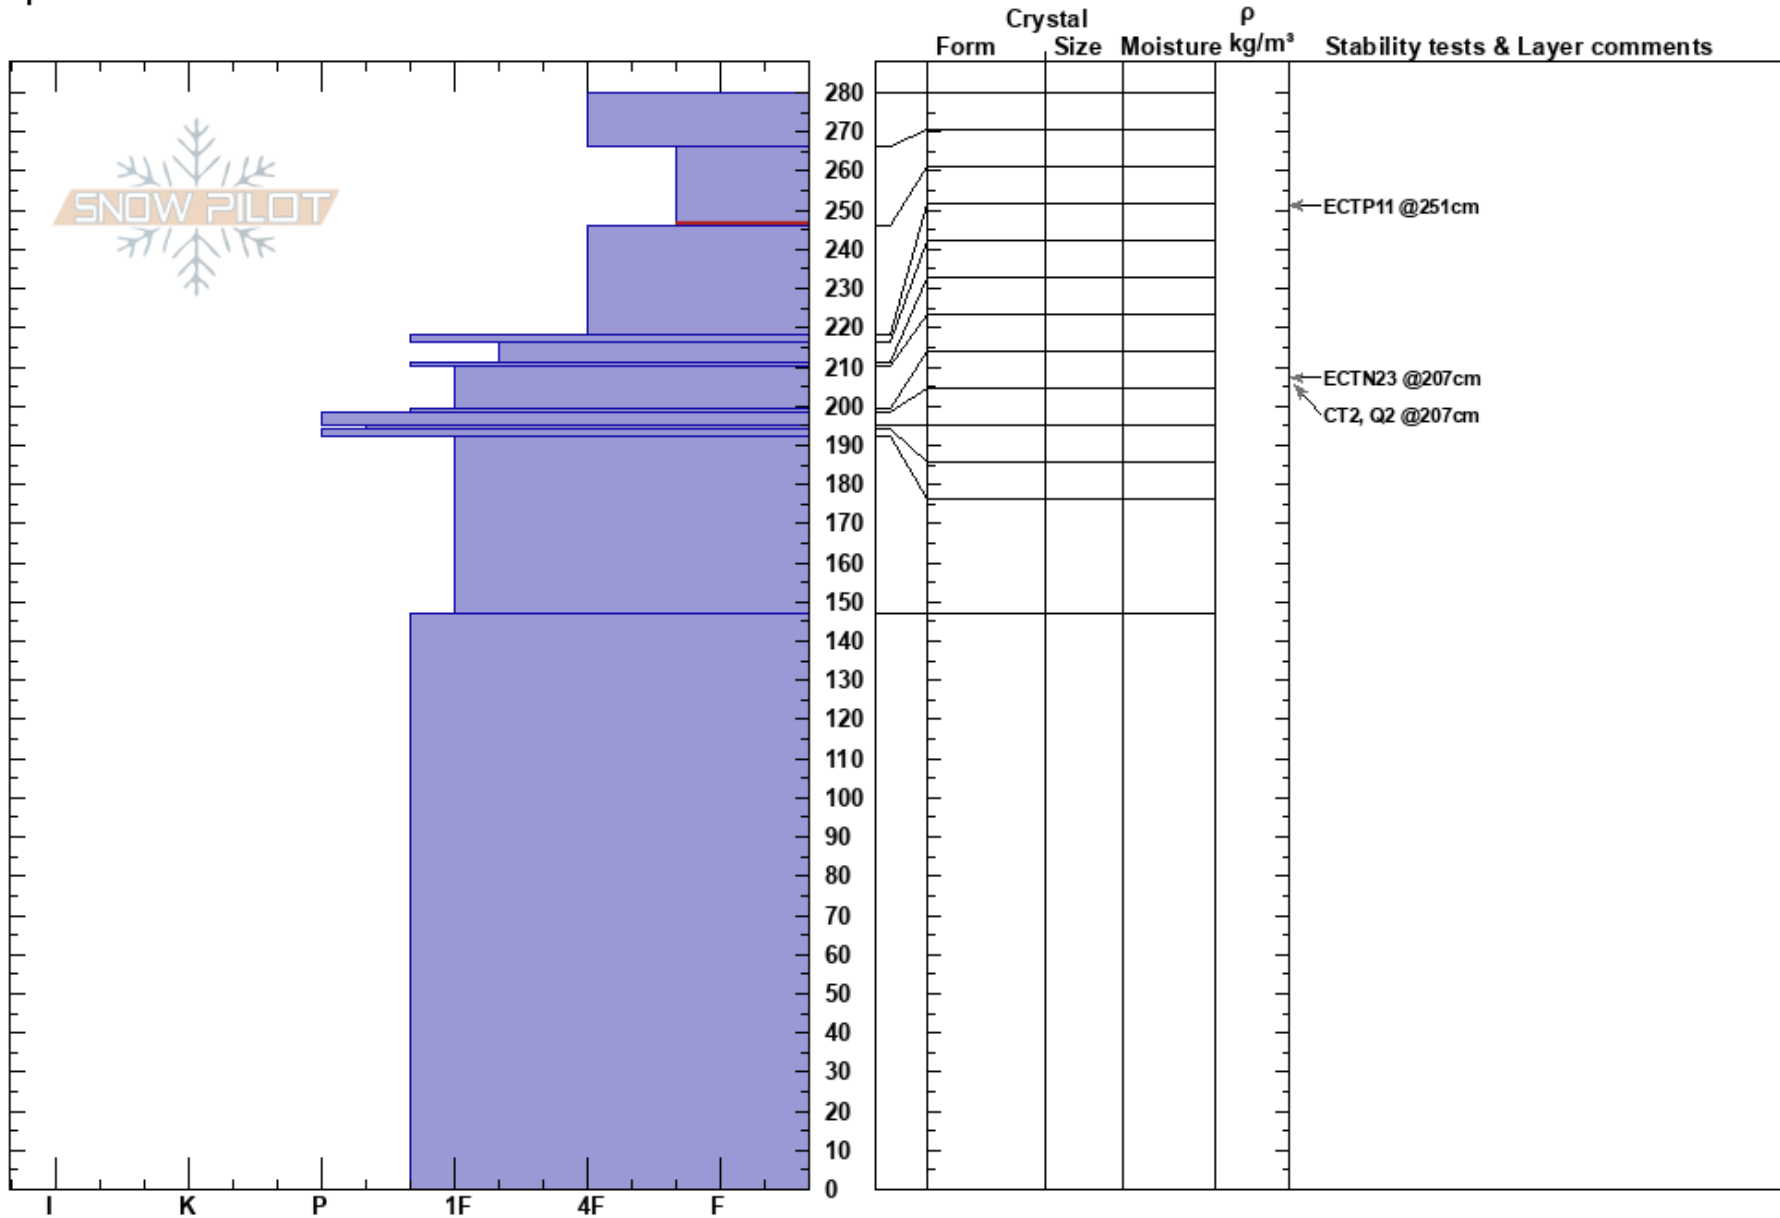

NW Temptation Gully
 Kachina Peaks
 AZ
 Elevation: 9850 ft
 Aspect: NW
 Specifics:

Jackson Hipple
 03/22/2023 - 10:30am
 Co-ord: 35.33578N, -111.70171W
 Slope Angle: 19°
 Wind Loading: no

Stability:
 Air Temperature: -6°C
 Sky Cover: BKN
 Precipitation: S-1
 Wind: SW Moderate

HS:280
 PF:90 266-246cm:Problematic layer

Notes: