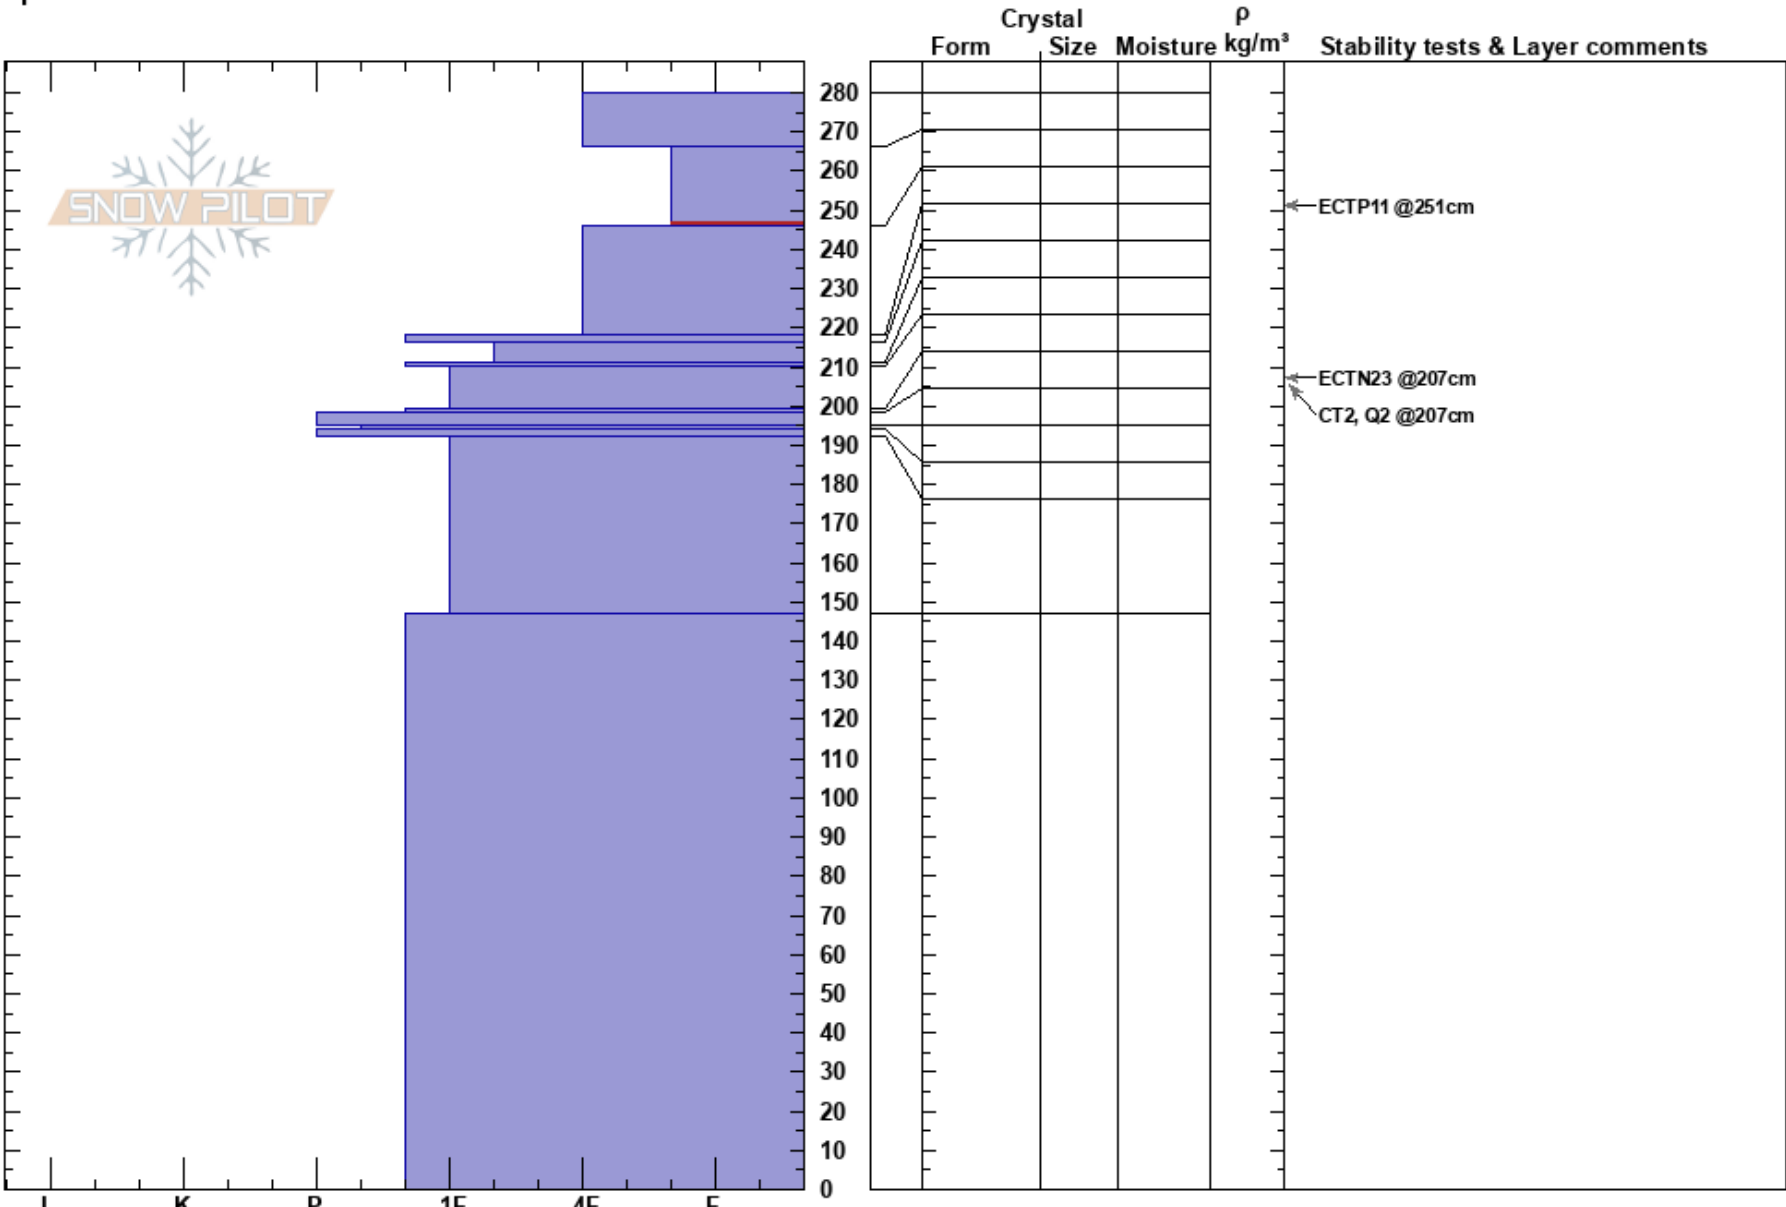

NW Temptation Gully
 Kachina Peaks
 AZ
 Elevation: 9850 ft
 Aspect: NW
 Specifics:

Jackson Hipple
 03/22/2023 - 10:30am
 Co-ord: 35.33578N, -111.70171W
 Slope Angle: 19°
 Wind Loading: no

Stability:
 Air Temperature: -6°C
 Sky Cover: BKN
 Precipitation: S-1
 Wind: SW Moderate

HS:280
 PF:90
 266-246cm:Problematic layer

Notes: