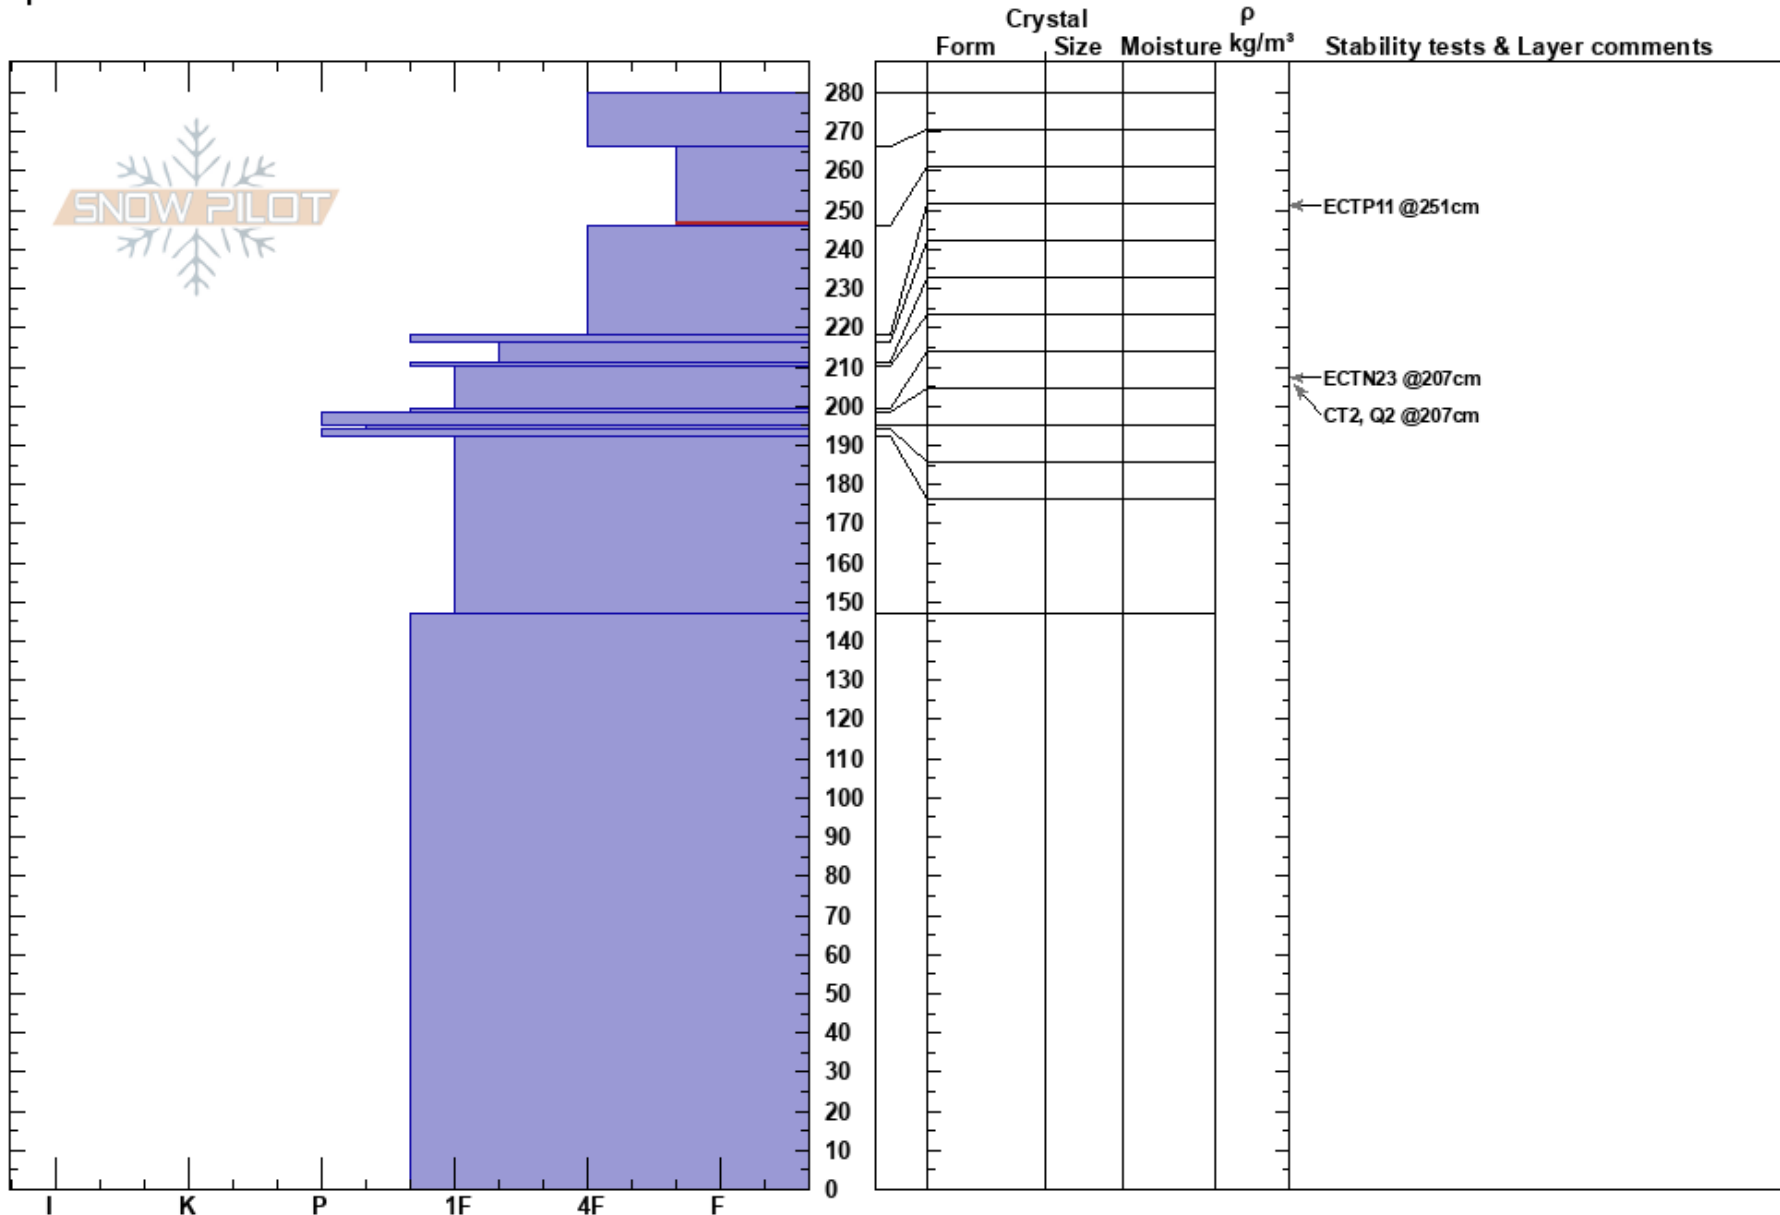

NW Temptation Gully  
 Kachina Peaks  
 AZ  
 Elevation: 9850 ft  
 Aspect: NW  
 Specifics:

Jackson Hipple  
 03/22/2023 - 10:30am  
 Co-ord: 35.33578N, -111.70171W  
 Slope Angle: 19°  
 Wind Loading: no

Stability:  
 Air Temperature: -6°C  
 Sky Cover: BKN  
 Precipitation: S-1  
 Wind: SW Moderate

HS:280  
 PF:90 266-246cm:Problematic layer

Notes: