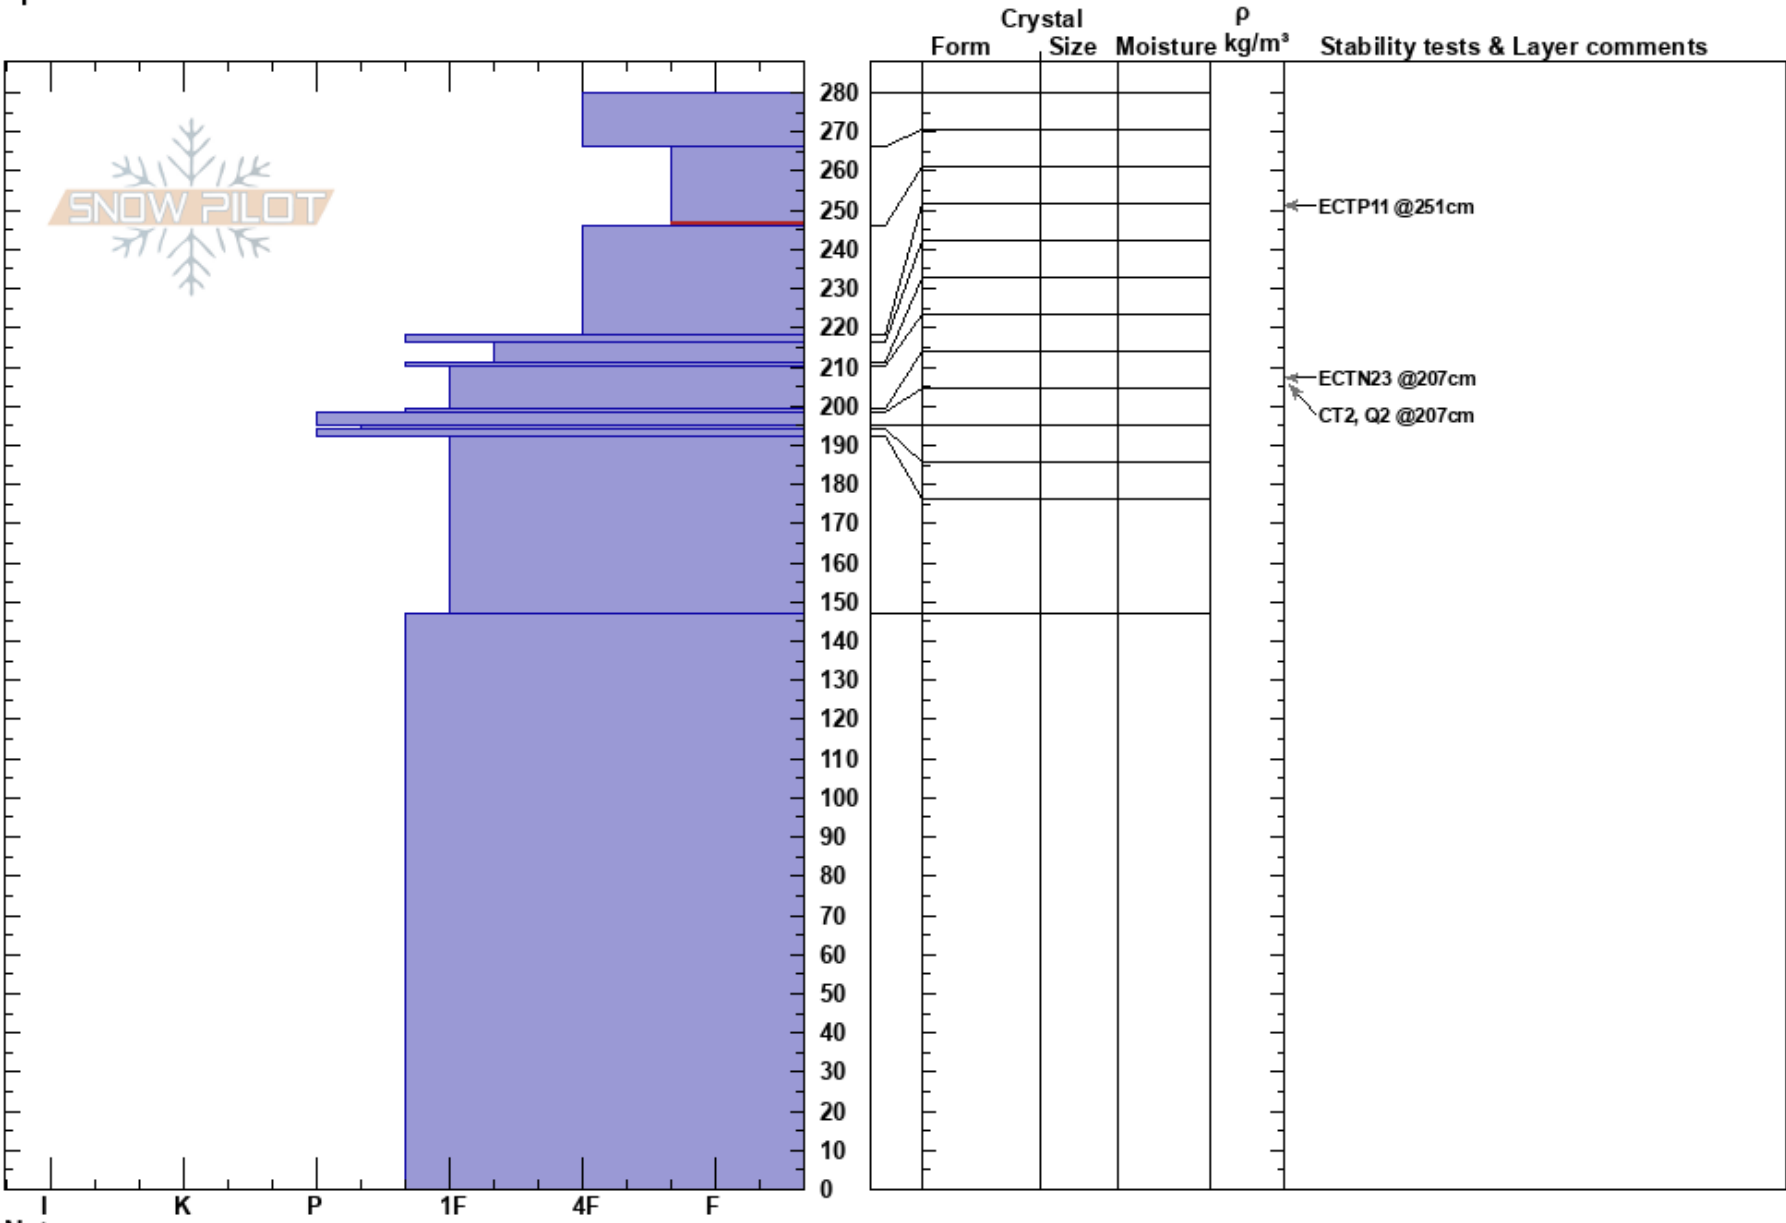

NW Temptation Gully
 Kachina Peaks
 AZ
 Elevation: 9850 ft
 Aspect: NW
 Specifics:

Jackson Hipple
 03/22/2023 - 10:30am
 Co-ord: 35.33578N, -111.70171W
 Slope Angle: 19°
 Wind Loading: no

Stability:
 Air Temperature: -6°C
 Sky Cover: BKN
 Precipitation: S-1
 Wind: SW Moderate

HS:280
 PF:90
 266-246cm:Problematic layer

Notes: