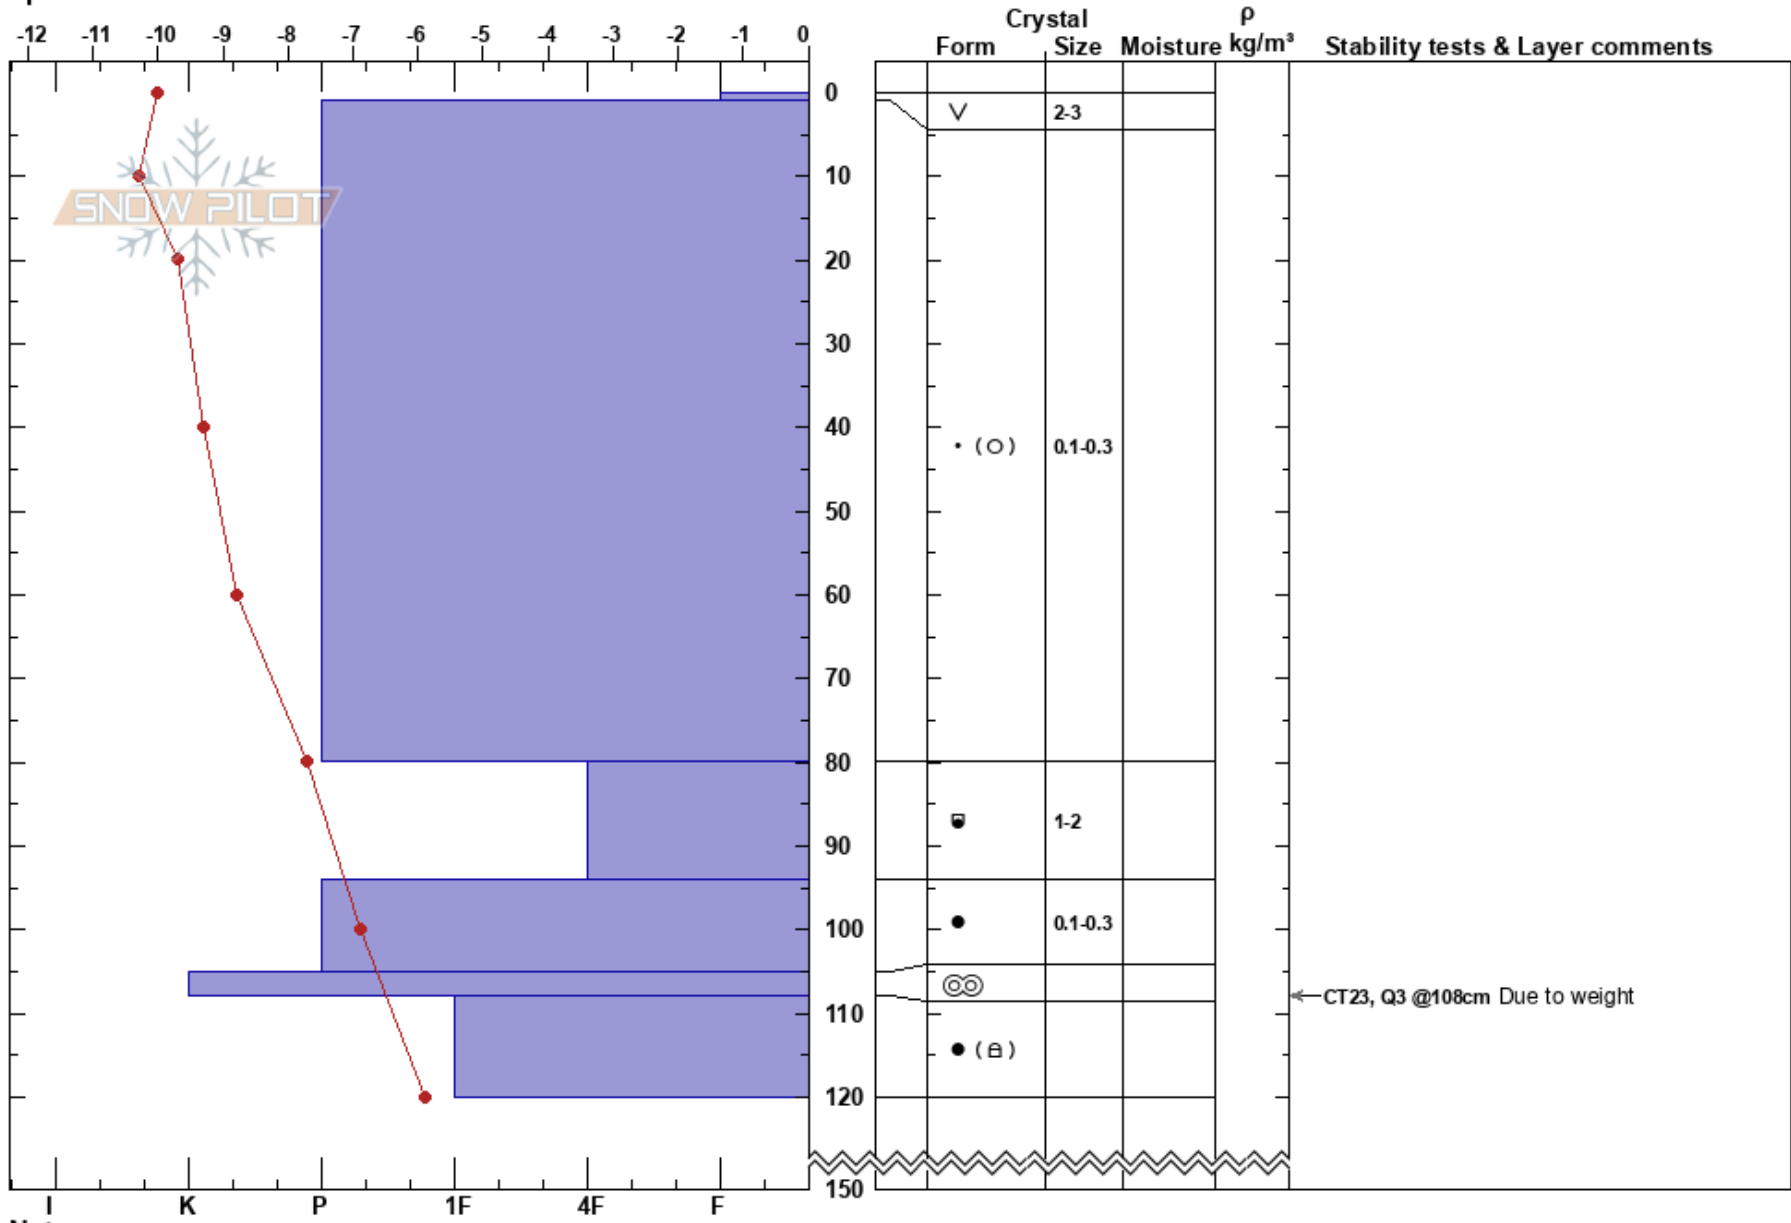

Stetinden EAST
 Jotunheimen
 Norway
 Elevation: 1687 m
 Aspect: E
 Specifics:

Øystein S
 12/01/2018 - 13:45
 Co-ord: 32V MP 57626 24375
 Slope Angle: 36°
 Wind Loading: no

Stability: HS:150 Layer Notes:
 Air Temperature: -2.5°C PF:5
 Sky Cover: CLR
 Precipitation: NO
 Wind: S Calm

Notes: Total 150cm of snow, Pit dug to 120cm