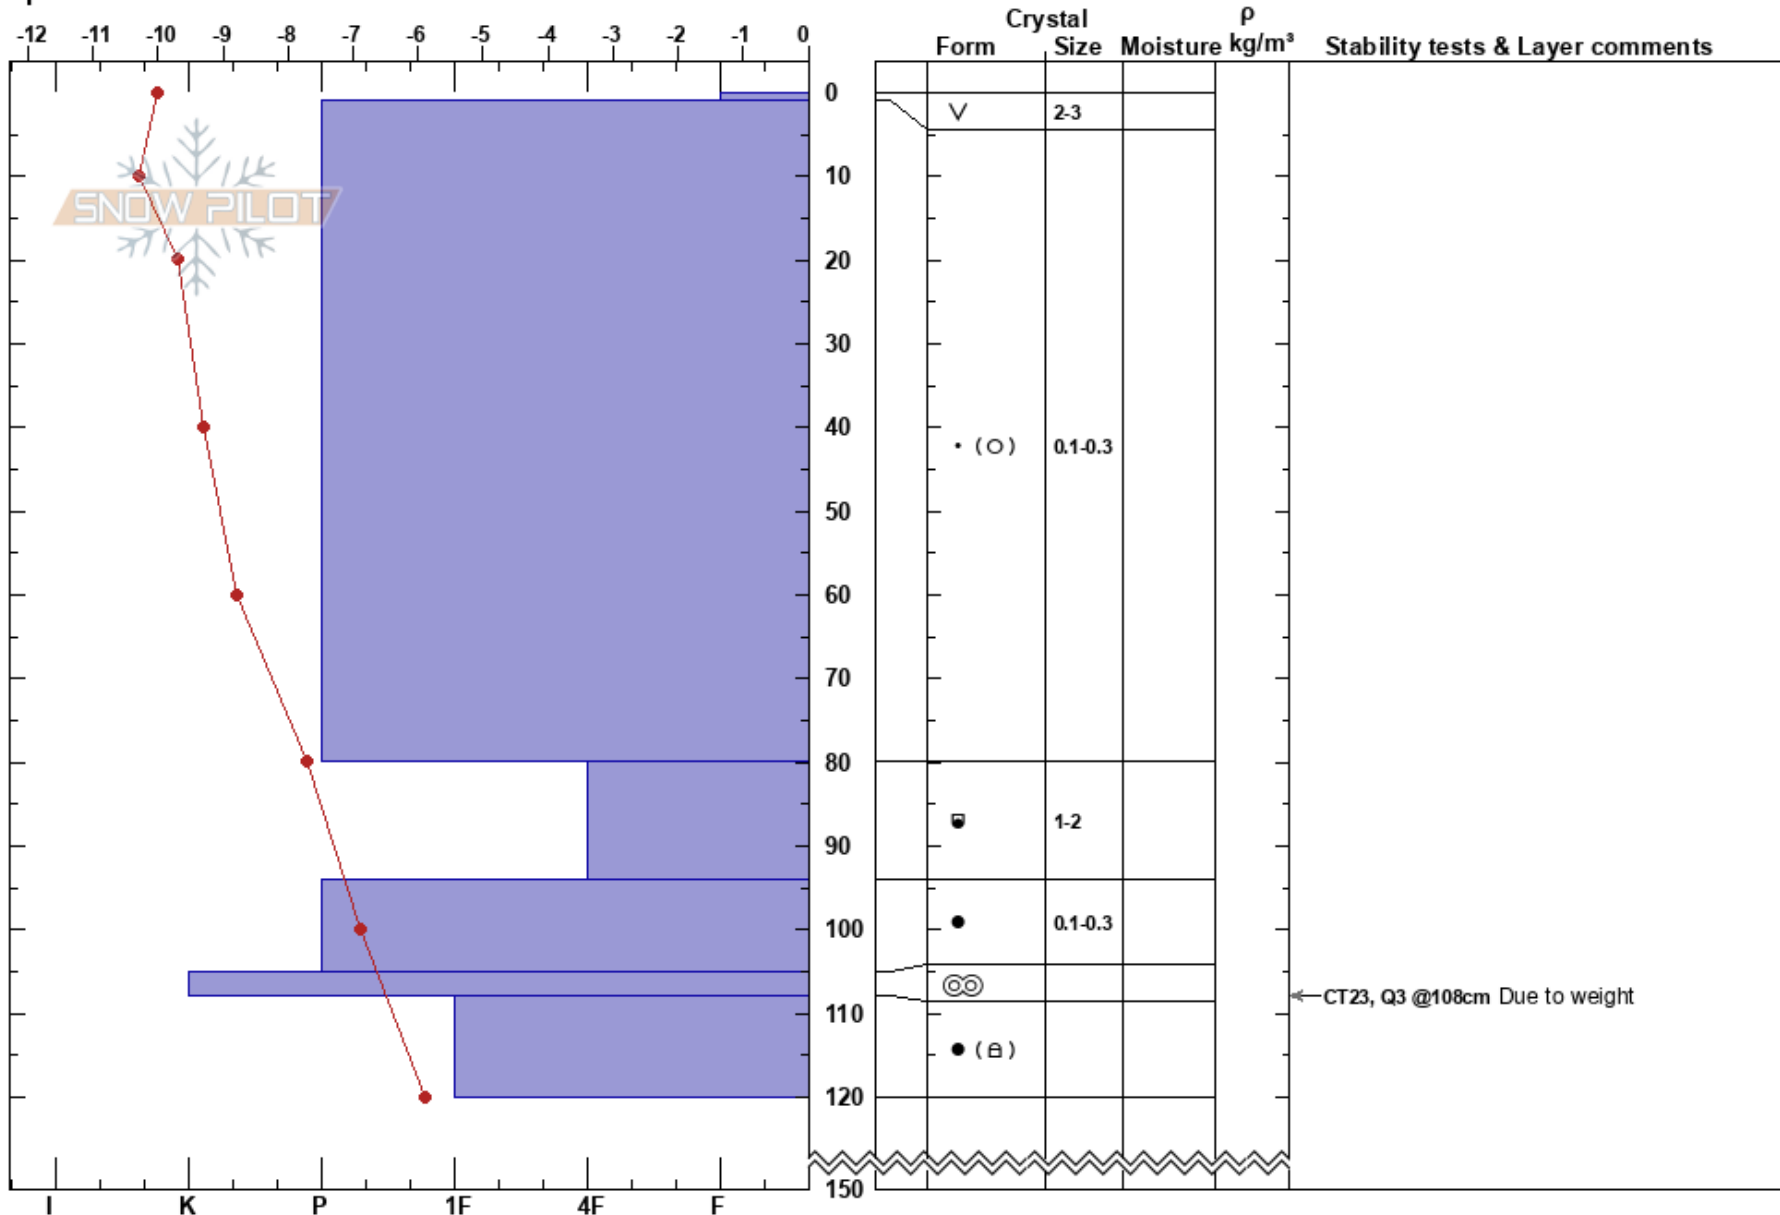

Stetinden EAST
 Jotunheimen
 Norway
 Elevation: 1687 m
 Aspect: E
 Specifics:

Øystein S
 12/01/2018 - 13:45
 Co-ord: 32V MP 57626 24375
 Slope Angle: 36°
 Wind Loading: no

Stability: HS:150 Layer Notes:
 Air Temperature: -2.5°C PF:5
 Sky Cover: CLR
 Precipitation: NO
 Wind: S Calm

Notes: Total 150cm of snow, Pit dug to 120cm