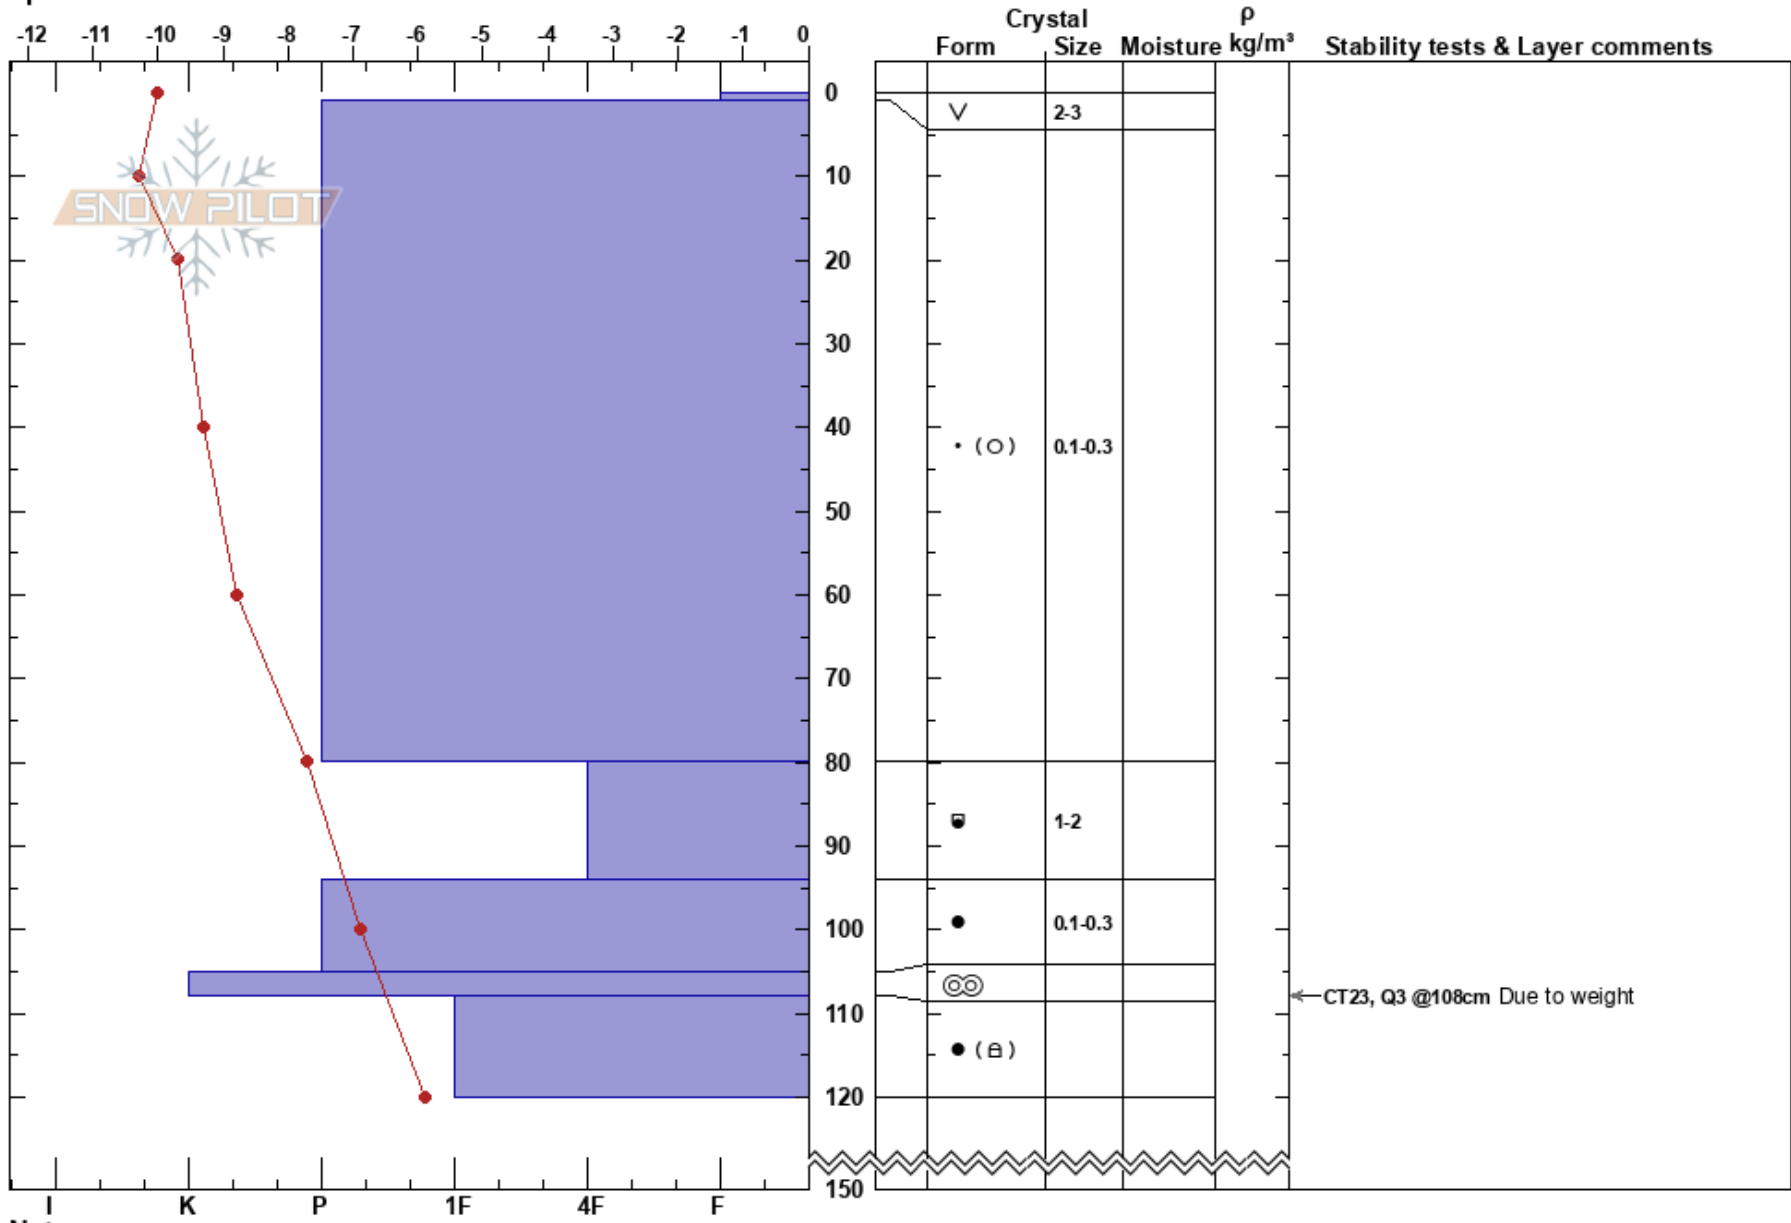

Stetinden EAST
 Jotunheimen
 Norway
 Elevation: 1687 m
 Aspect: E
 Specifics:

Øystein S
 12/01/2018 - 13:45
 Co-ord: 32V MP 57626 24375
 Slope Angle: 36°
 Wind Loading: no

Stability: HS:150 Layer Notes:
 Air Temperature: -2.5°C PF:5
 Sky Cover: CLR
 Precipitation: NO
 Wind: S Calm

← CT23, Q3 @108cm Due to weight