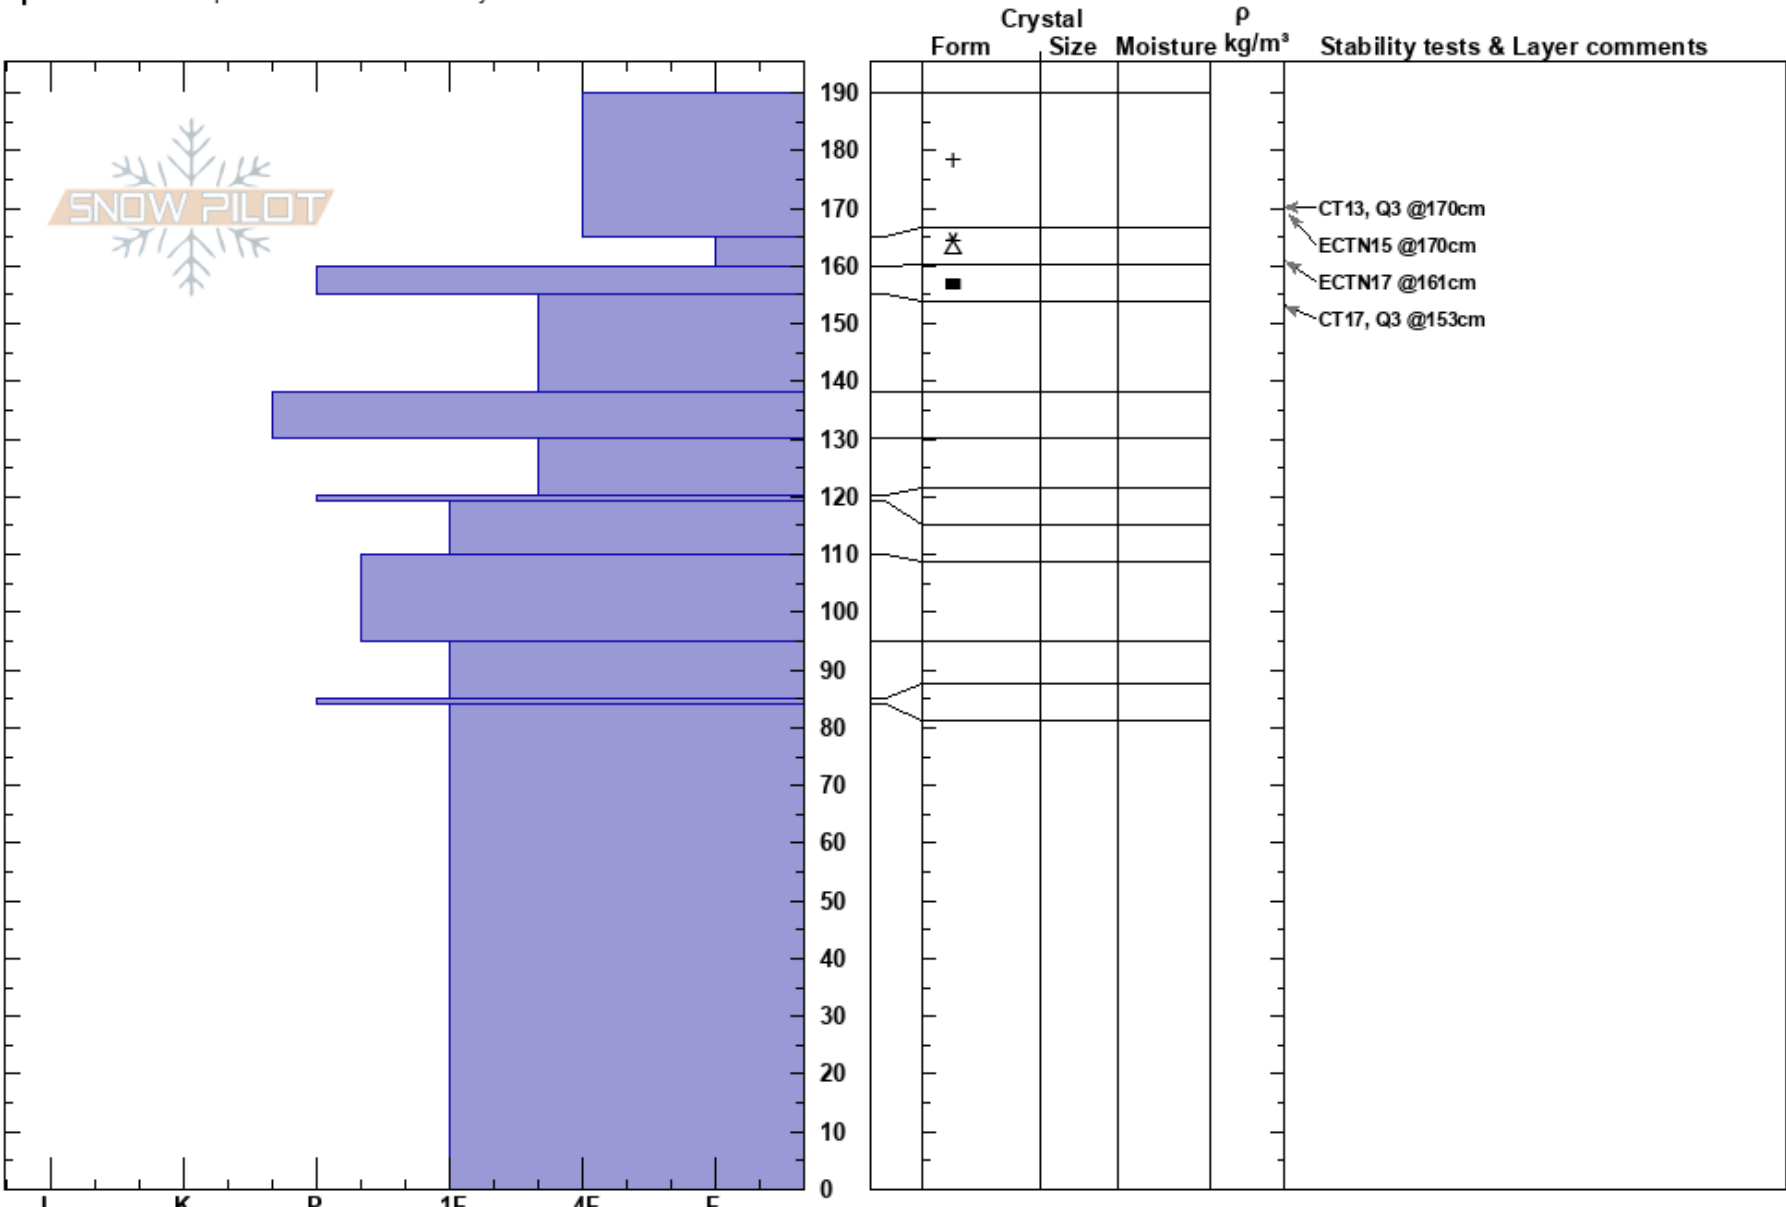

Snowbowl Side Country  
 Kachina Peaks  
 AZ  
**Elevation:** 11364 ft  
**Aspect:** SW  
**Specifics:** Pit is representative of backcountry

Jackson Hipple  
 03/21/2023 - 12:30pm  
**Co-ord:** 35.33503N, -111.68762W  
**Slope Angle:** 25°  
**Wind Loading:** yes

**Stability:** Good **HS:** 190  
**Air Temperature:** -2.2°C **PF:** 45  
**Sky Cover:** OVC **PS:** 20  
**Precipitation:** S5  
**Wind:** SW Strong

**Layer Notes:**  
 165-159.8cm: Problematic layer