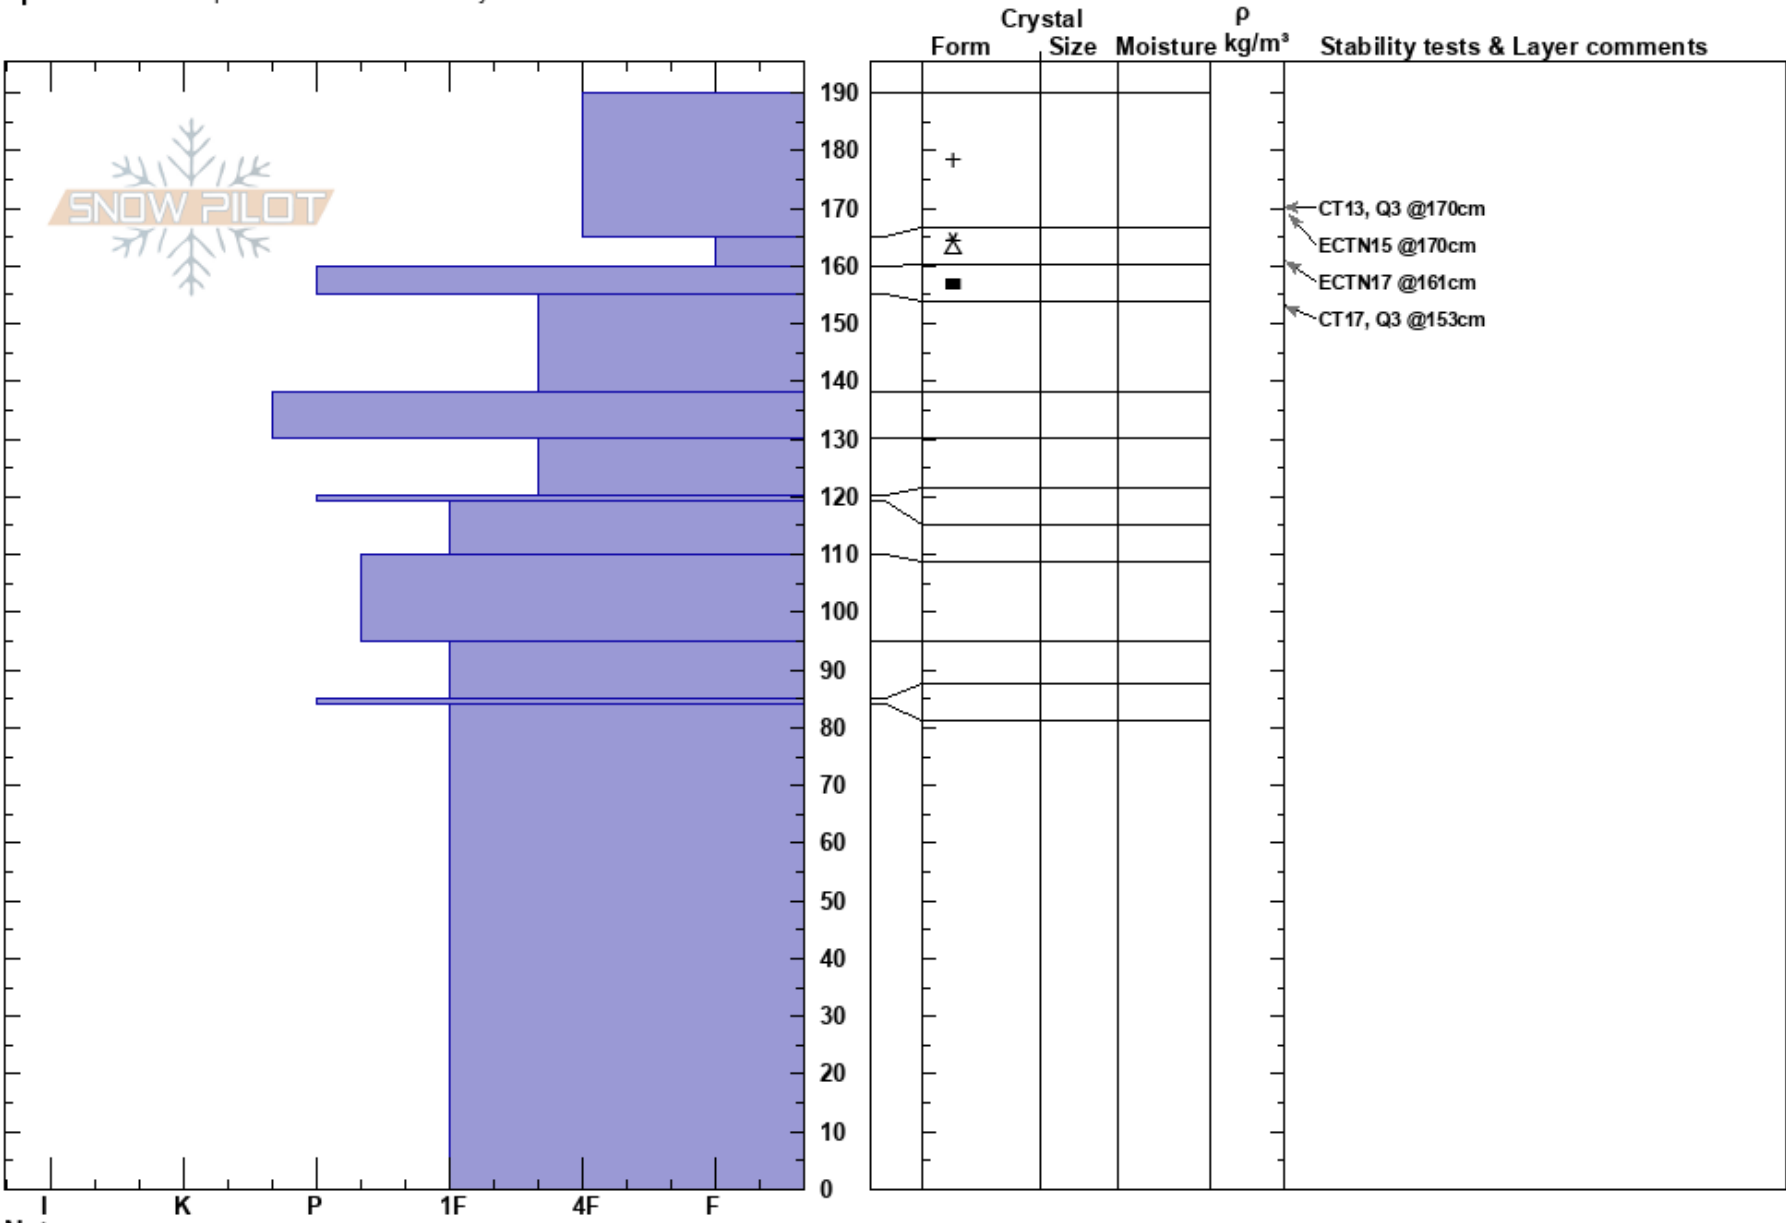

Snowbowl Side Country
 Kachina Peaks
 AZ
Elevation: 11364 ft
Aspect: SW
Specifics: Pit is representative of backcountry

Jackson Hipple
 03/21/2023 - 12:30pm
Co-ord: 35.33503N, -111.68762W
Slope Angle: 25°
Wind Loading: yes

Stability: Good **HS:** 190
Air Temperature: -2.2°C **PF:** 45 165-159.8cm: Problematic layer
Sky Cover: OVC **PS:** 20
Precipitation: S5
Wind: SW Strong

Notes: