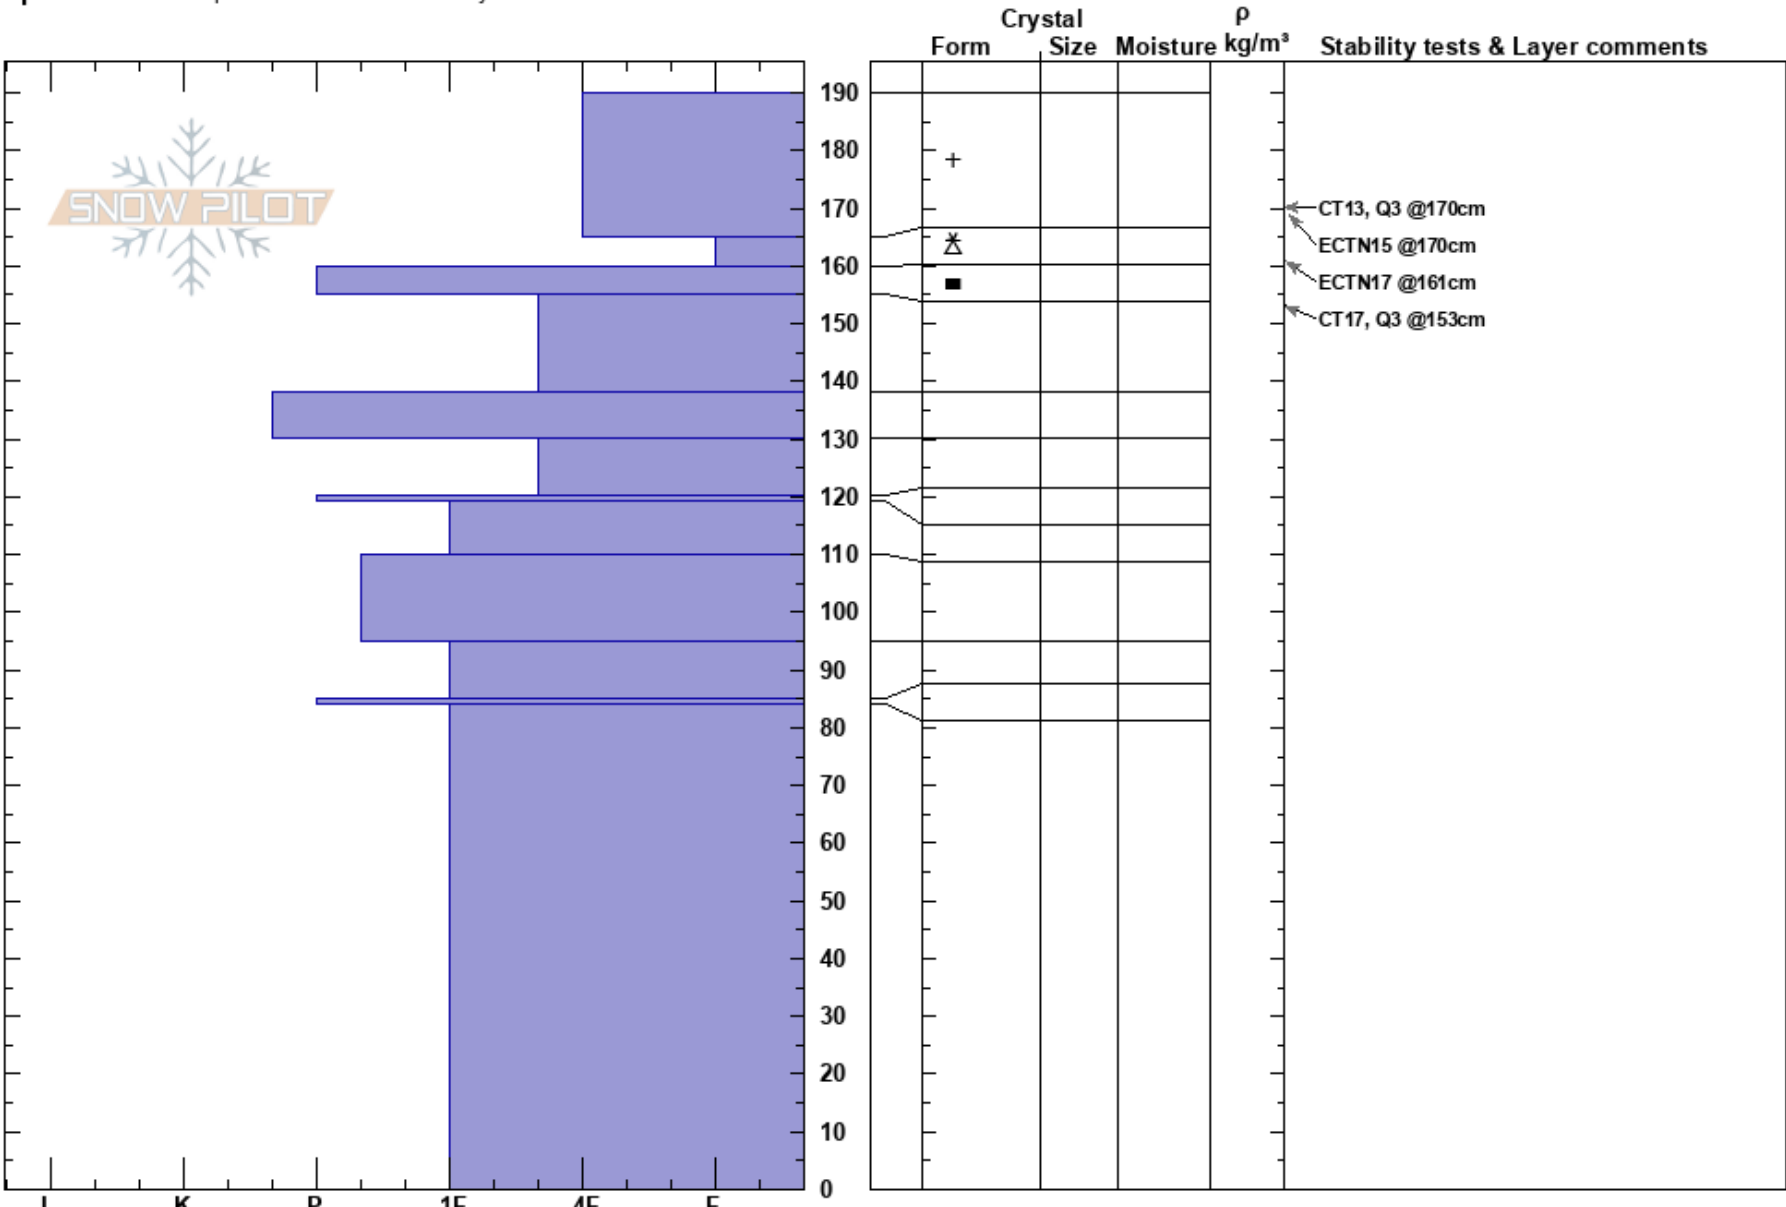

Snowbowl Side Country  
 Kachina Peaks  
 AZ  
**Elevation:** 11364 ft  
**Aspect:** SW  
**Specifics:** Pit is representative of backcountry

Jackson Hipple  
 03/21/2023 - 12:30pm  
**Co-ord:** 35.33503N, -111.68762W  
**Slope Angle:** 25°  
**Wind Loading:** yes

**Stability:** Good **HS:** 190  
**Air Temperature:** -2.2°C **PF:** 45 165-159.8cm: Problematic layer  
**Sky Cover:** OVC **PS:** 20  
**Precipitation:** S5  
**Wind:** SW Strong

Notes: