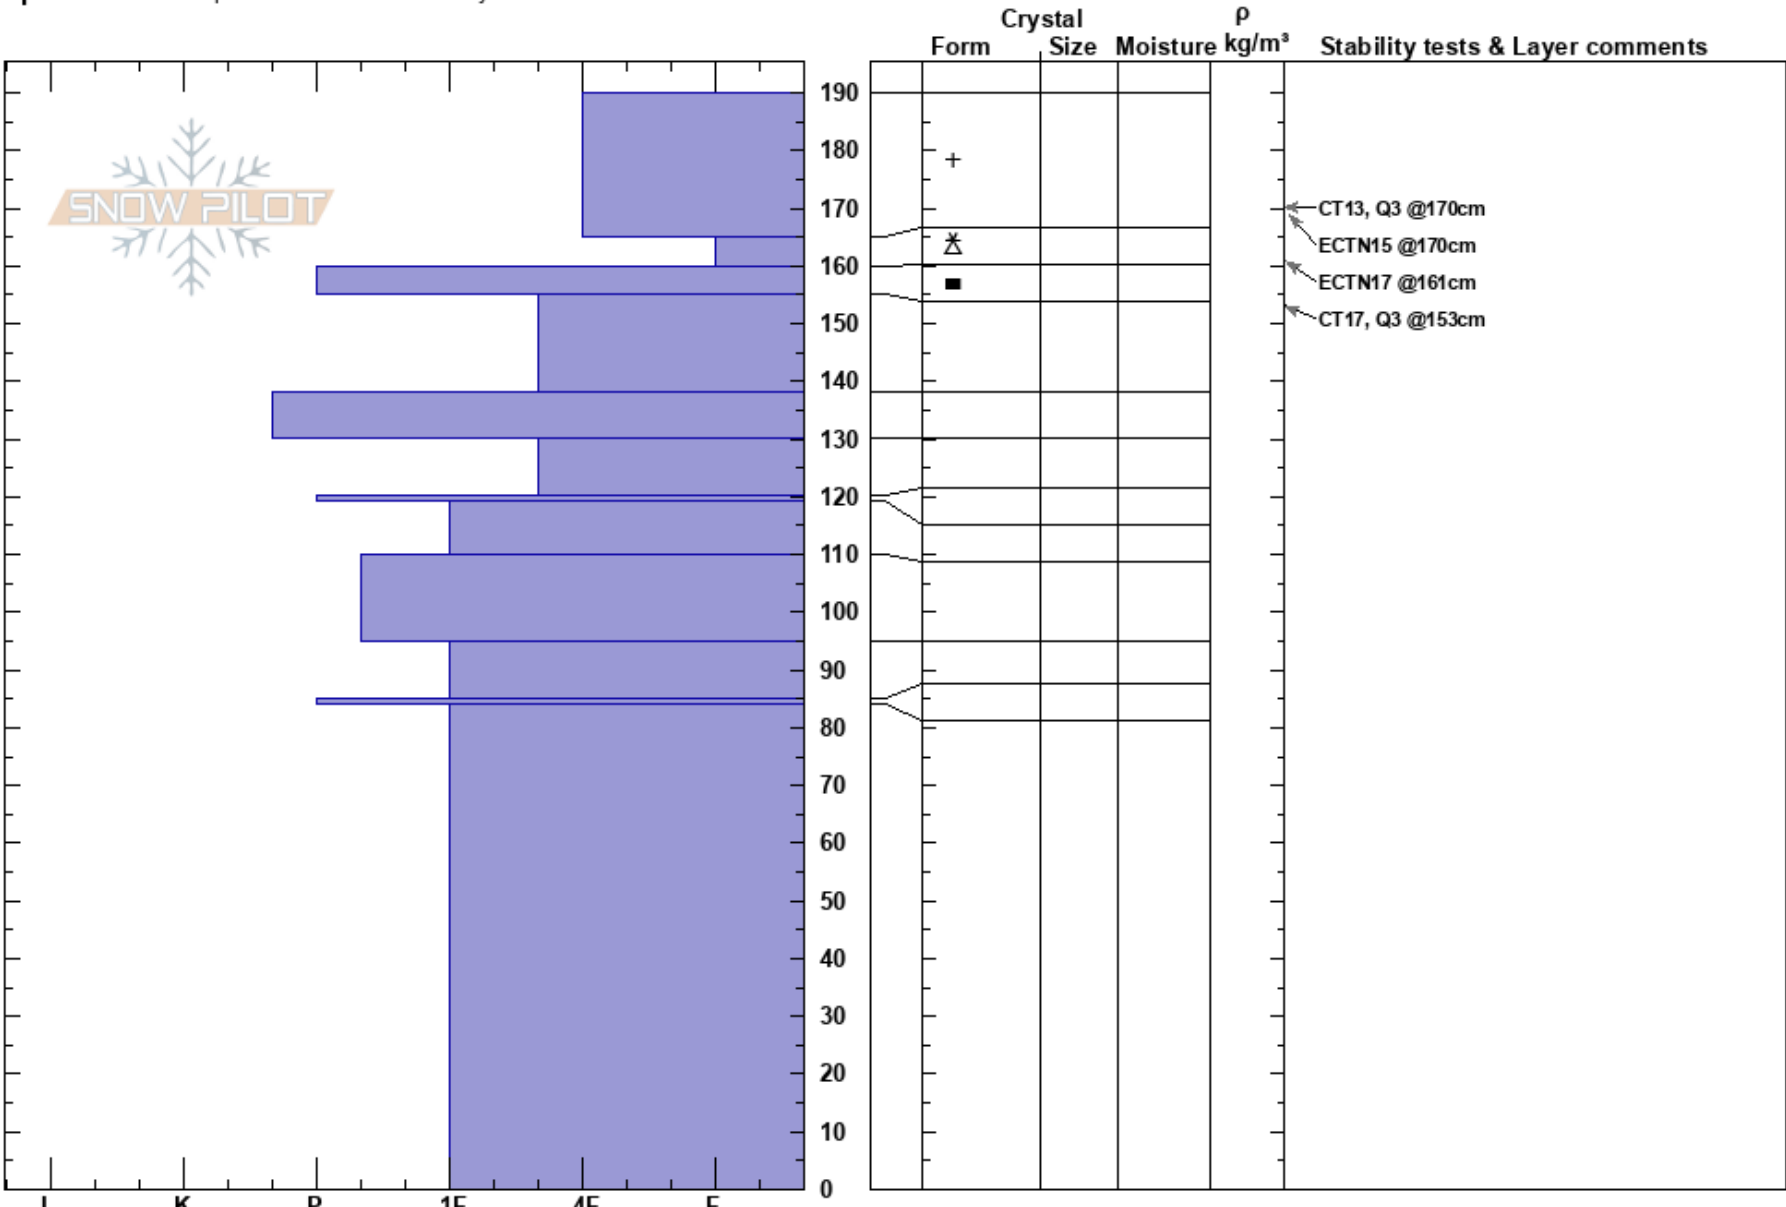

Snowbowl Side Country
 Kachina Peaks
 AZ
Elevation: 11364 ft
Aspect: SW
Specifics: Pit is representative of backcountry

Jackson Hipple
 03/21/2023 - 12:30pm
Co-ord: 35.33503N, -111.68762W
Slope Angle: 25°
Wind Loading: yes

Stability: Good **HS:** 190
Air Temperature: -2.2°C **PF:** 45 165-159.8cm: Problematic layer
Sky Cover: OVC **PS:** 20
Precipitation: S5
Wind: SW Strong

Notes: