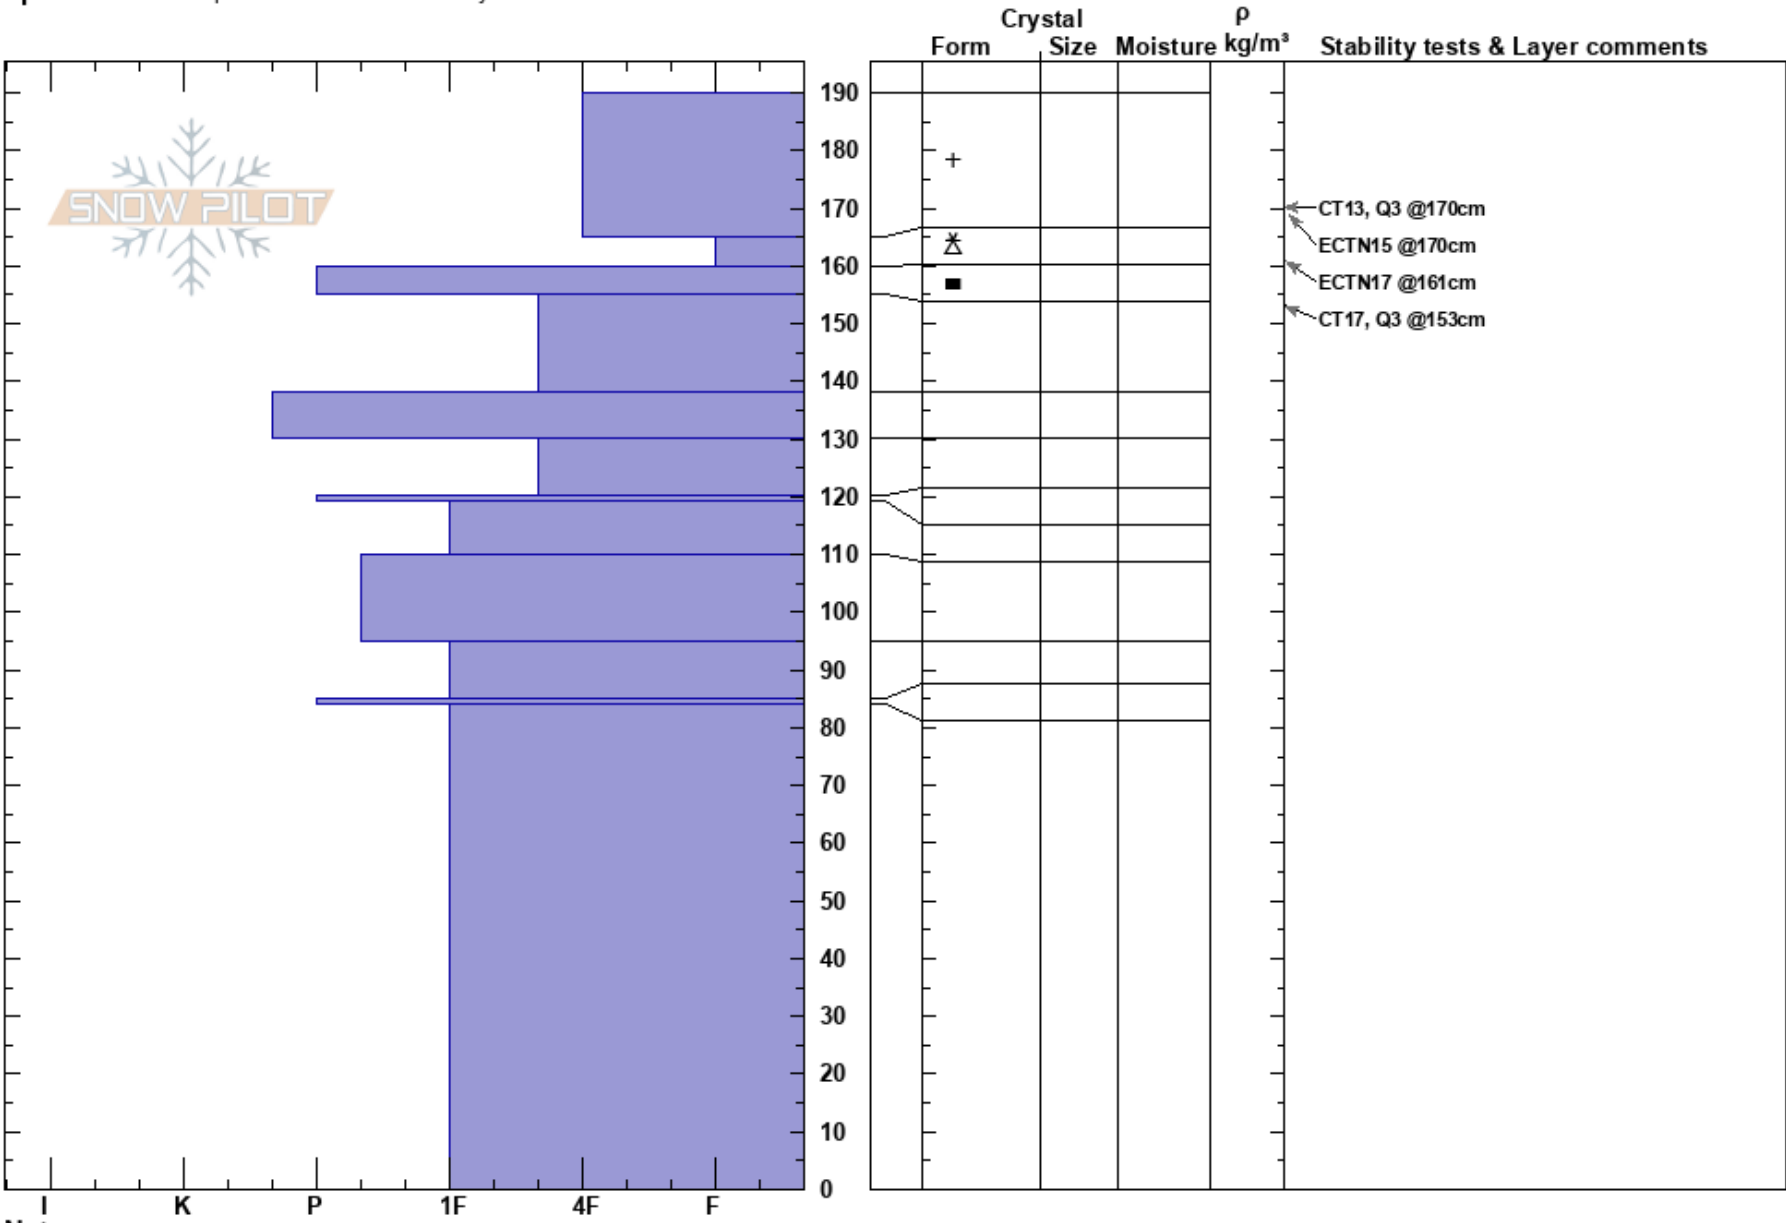

Snowbowl Side Country  
 Kachina Peaks  
 AZ  
**Elevation:** 11364 ft  
**Aspect:** SW  
**Specifics:** Pit is representative of backcountry

Jackson Hipple  
 03/21/2023 - 12:30pm  
**Co-ord:** 35.33503N, -111.68762W  
**Slope Angle:** 25°  
**Wind Loading:** yes

**Stability:** Good **HS:** 190  
**Air Temperature:** -2.2°C **PF:** 45 165-159.8cm: Problematic layer  
**Sky Cover:** OVC **PS:** 20  
**Precipitation:** S5  
**Wind:** SW Strong

Notes: