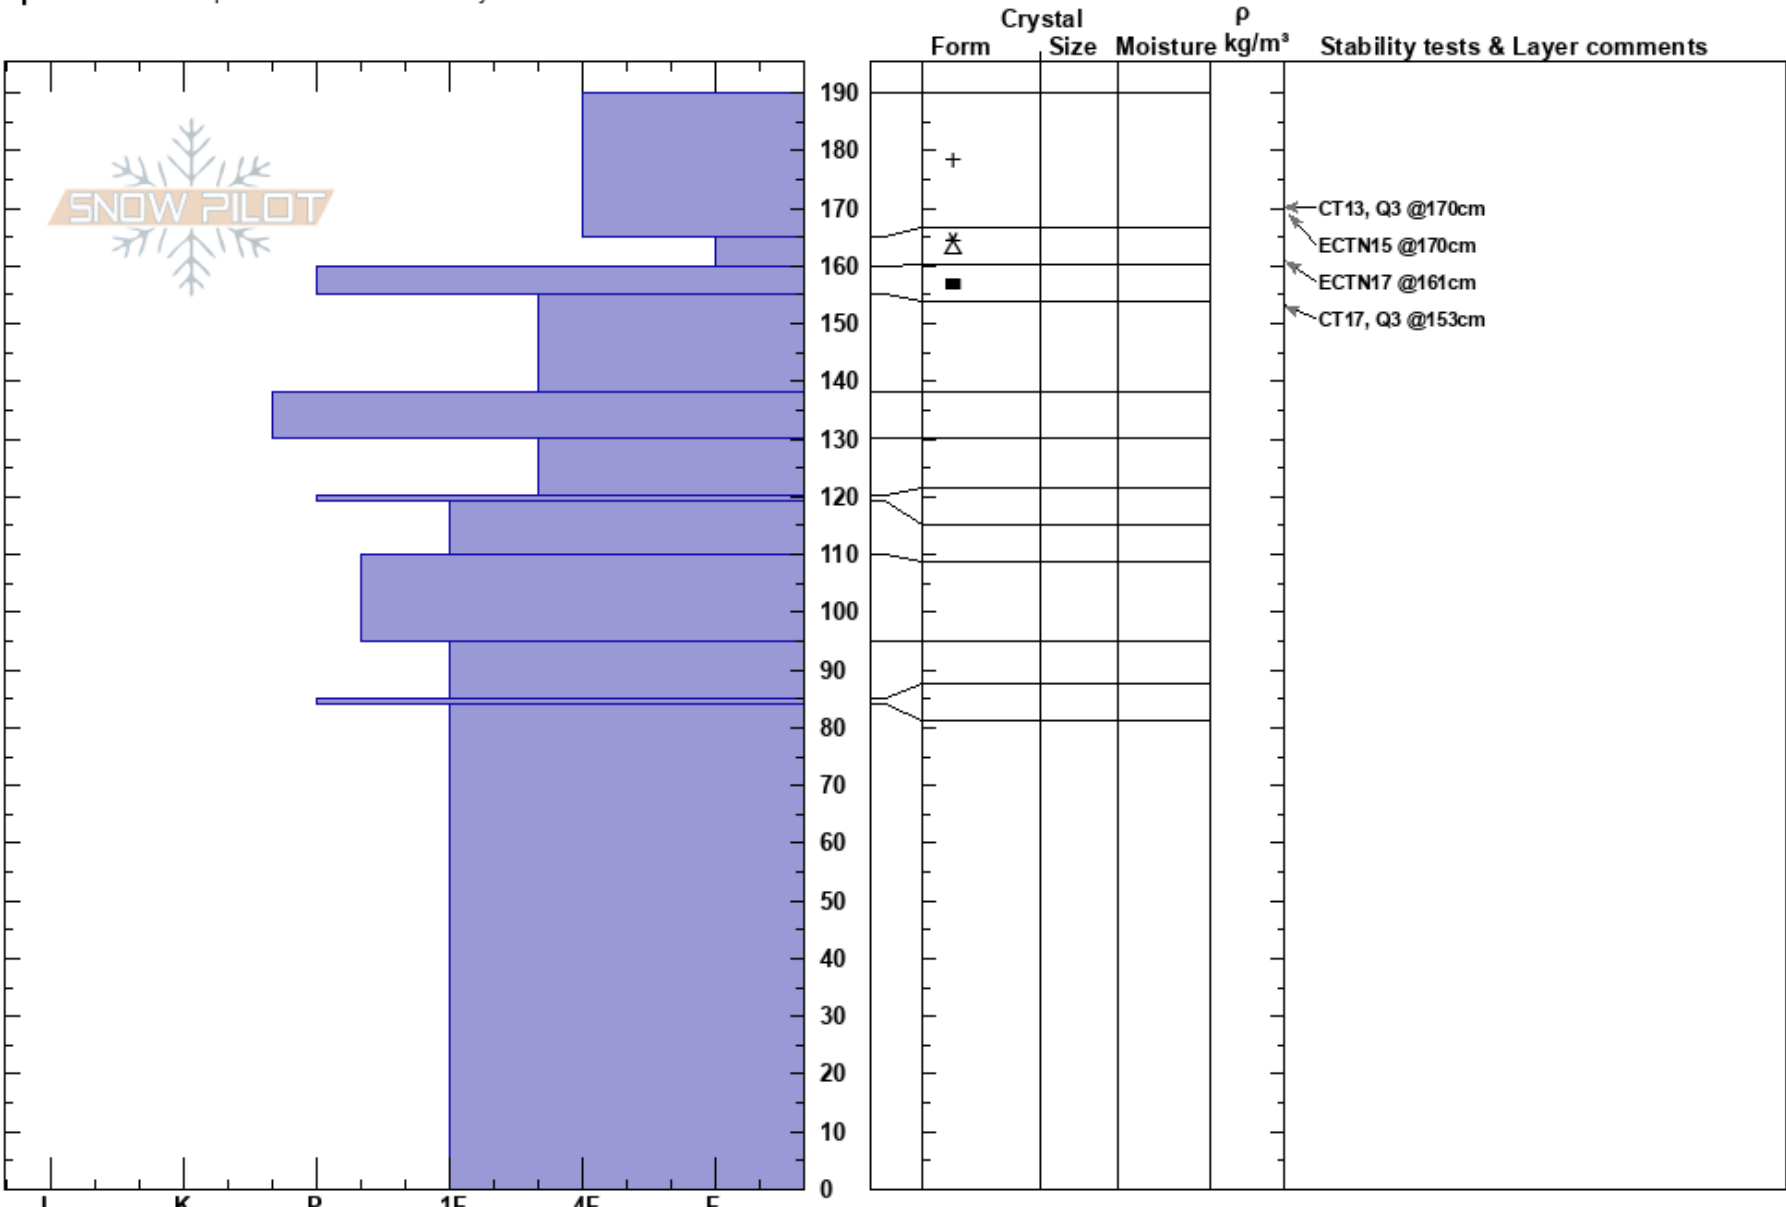

Snowbowl Side Country
 Kachina Peaks
 AZ
Elevation: 11364 ft
Aspect: SW
Specifics: Pit is representative of backcountry

Jackson Hipple
 03/21/2023 - 12:30pm
Co-ord: 35.33503N, -111.68762W
Slope Angle: 25°
Wind Loading: yes

Stability: Good **HS:** 190
Air Temperature: -2.2°C **PF:** 45
Sky Cover: OVC **PS:** 20
Precipitation: S5
Wind: SW Strong

Layer Notes:
 165-159.8cm: Problematic layer

Notes: