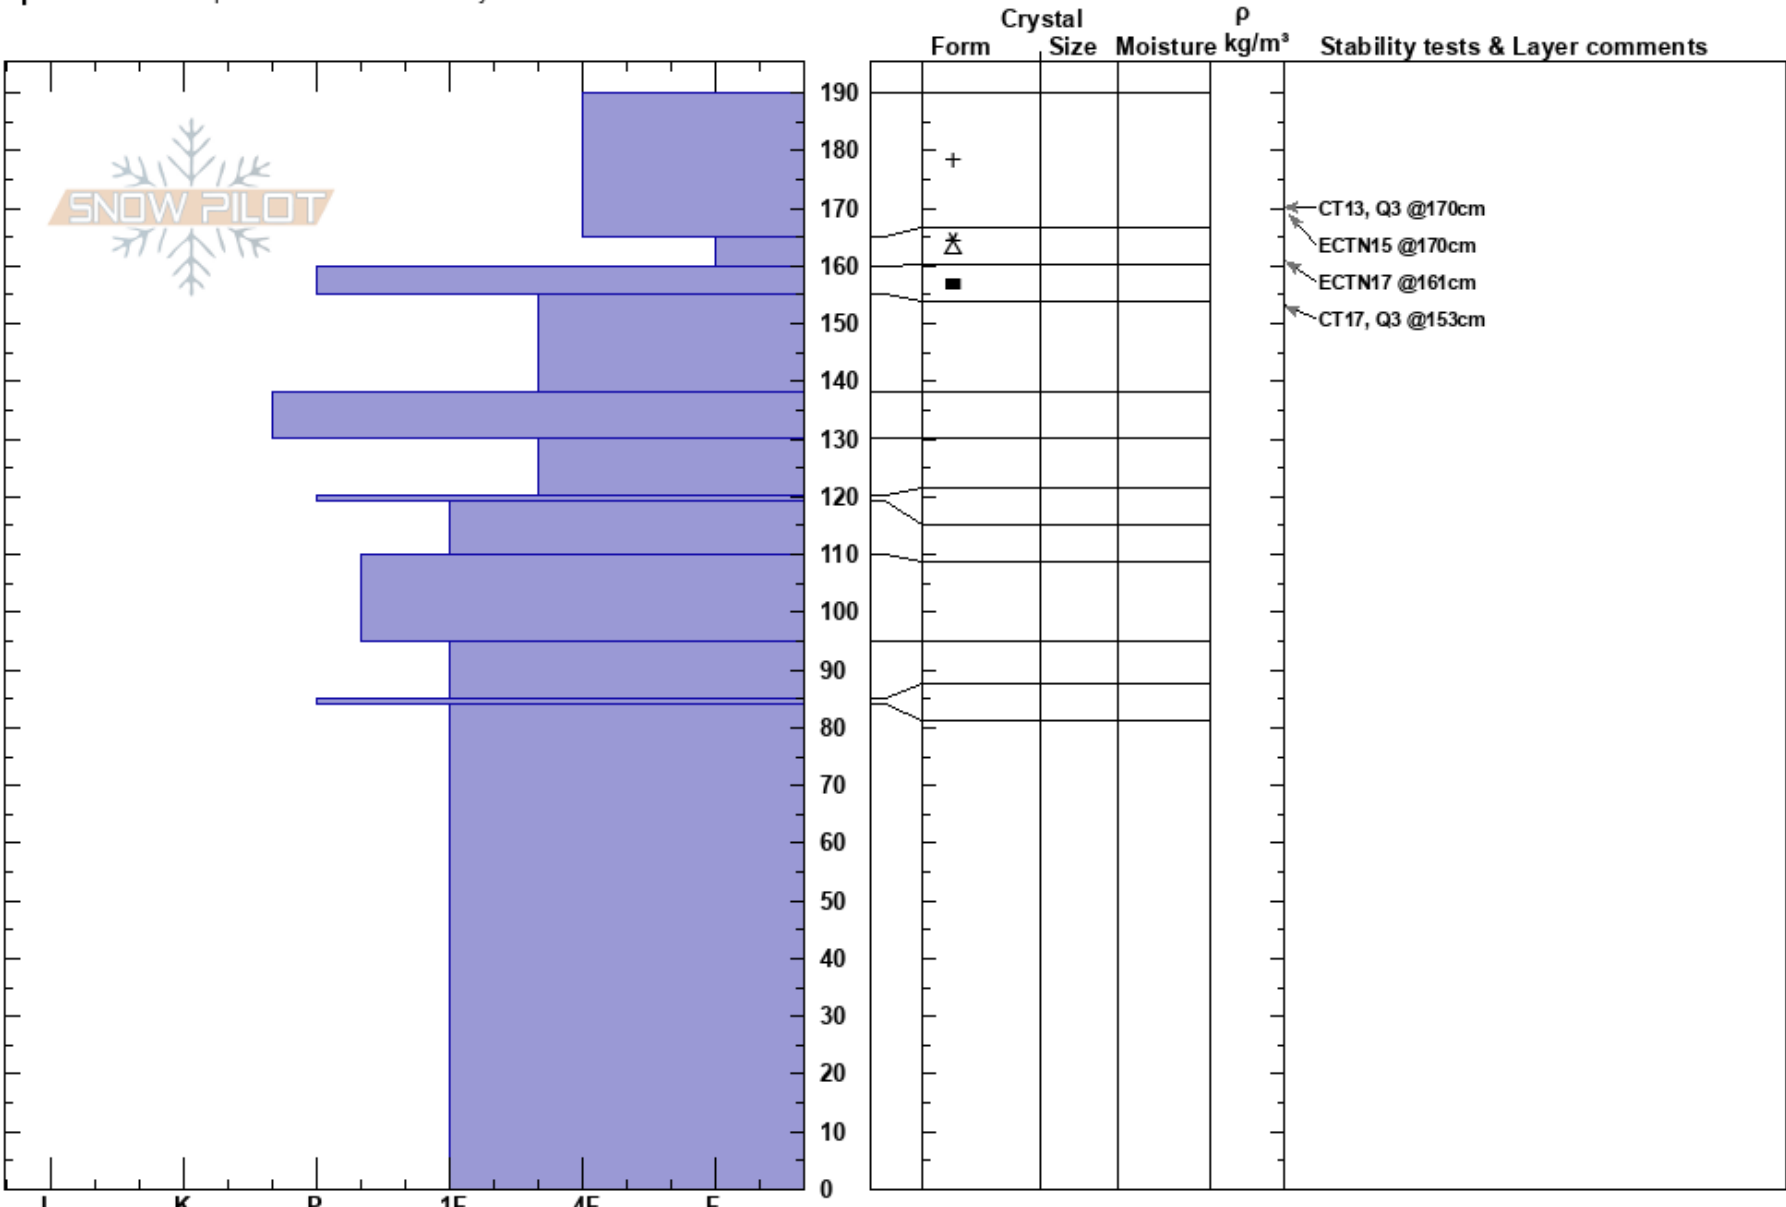

Snowbowl Side Country
 Kachina Peaks
 AZ
Elevation: 11364 ft
Aspect: SW
Specifics: Pit is representative of backcountry

Jackson Hipple
 03/21/2023 - 12:30pm
Co-ord: 35.33503N, -111.68762W
Slope Angle: 25°
Wind Loading: yes

Stability: Good
Air Temperature: -2.2°C
Sky Cover: OVC
Precipitation: S5
Wind: SW Strong

HS: 190
PF: 45
PS: 20
 165-159.8cm: Problematic layer

Notes: