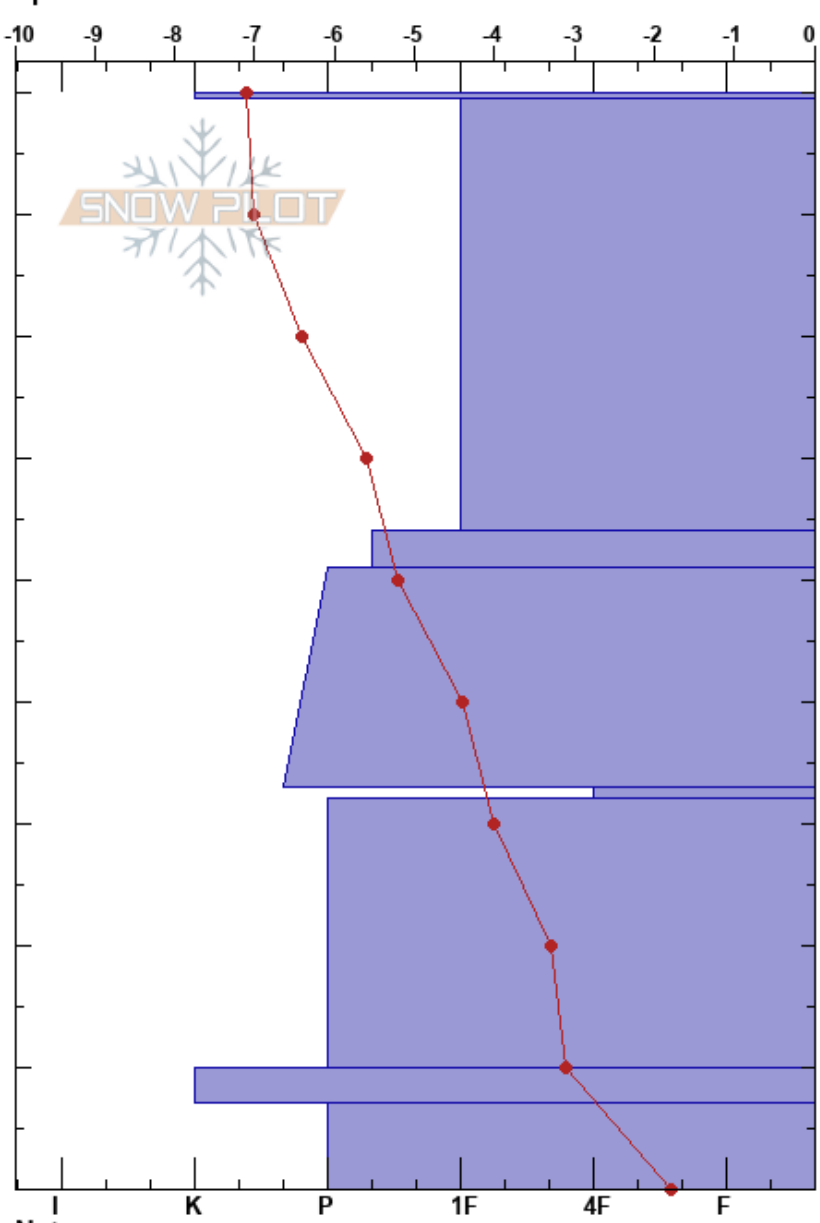

Nagirvarri
 Abisko
 Sweden
 Elevation: 826 m
 Aspect: 270°
 Specifics:

Mathias Jansson
 11/01/2018 - 11:55
 Co-ord: 68.19062N, 19.72451E
 Slope Angle: 25°
 Wind Loading:

Stability:
 Air Temperature: 1.8°C
 Sky Cover: FEW
 Precipitation: NO
 Wind: S Light Breeze

HS:90
 PF:30
 33-32cm: troligen Moses skaren
 10-7cm: Laminerad skare

Form	Crystal		Moisture	ρ kg/m³	Stability tests & Layer comments
	Size	Moisture			
⊙⊙					
⊖					
⊙⊙					33-32cm: troligen Moses skaren
⊙⊙					10-7cm: Laminerad skare
^					ECTX