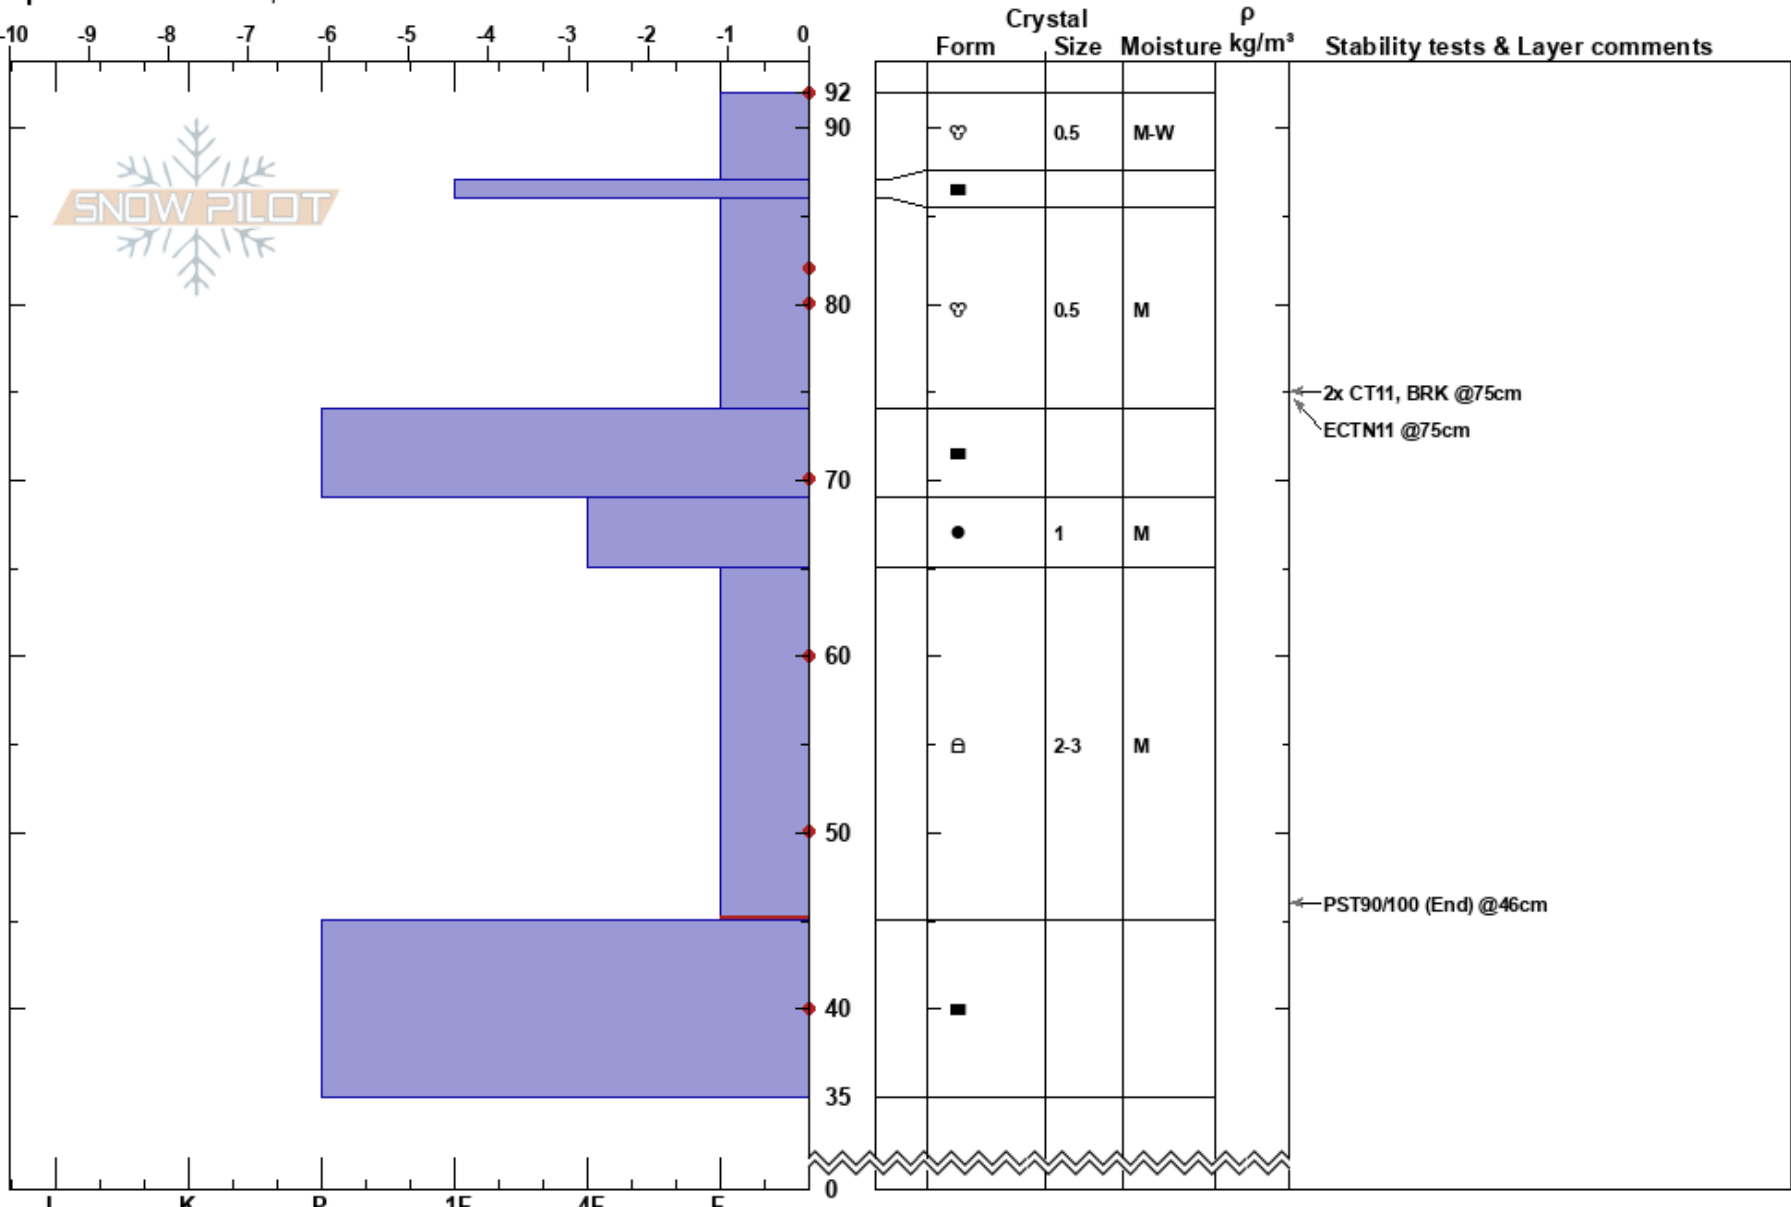

Crater Lake
 Sierra Nevada
 CA
 Elevation: 8500 ft
 Aspect: 23°
 Specifics: We skied slope

Tim Mincey
 01/11/2018 - 1:30pm
 Co-ord: 11S 241530W 4290339N
 Slope Angle: 32°
 Wind Loading: no

Stability: **HS:92**
 Air Temperature: 2°C
 Sky Cover: OVC
 Precipitation: NO
 Wind: W Light Breeze
Layer Notes:
 PF:57 65-45cm:Problematic layer