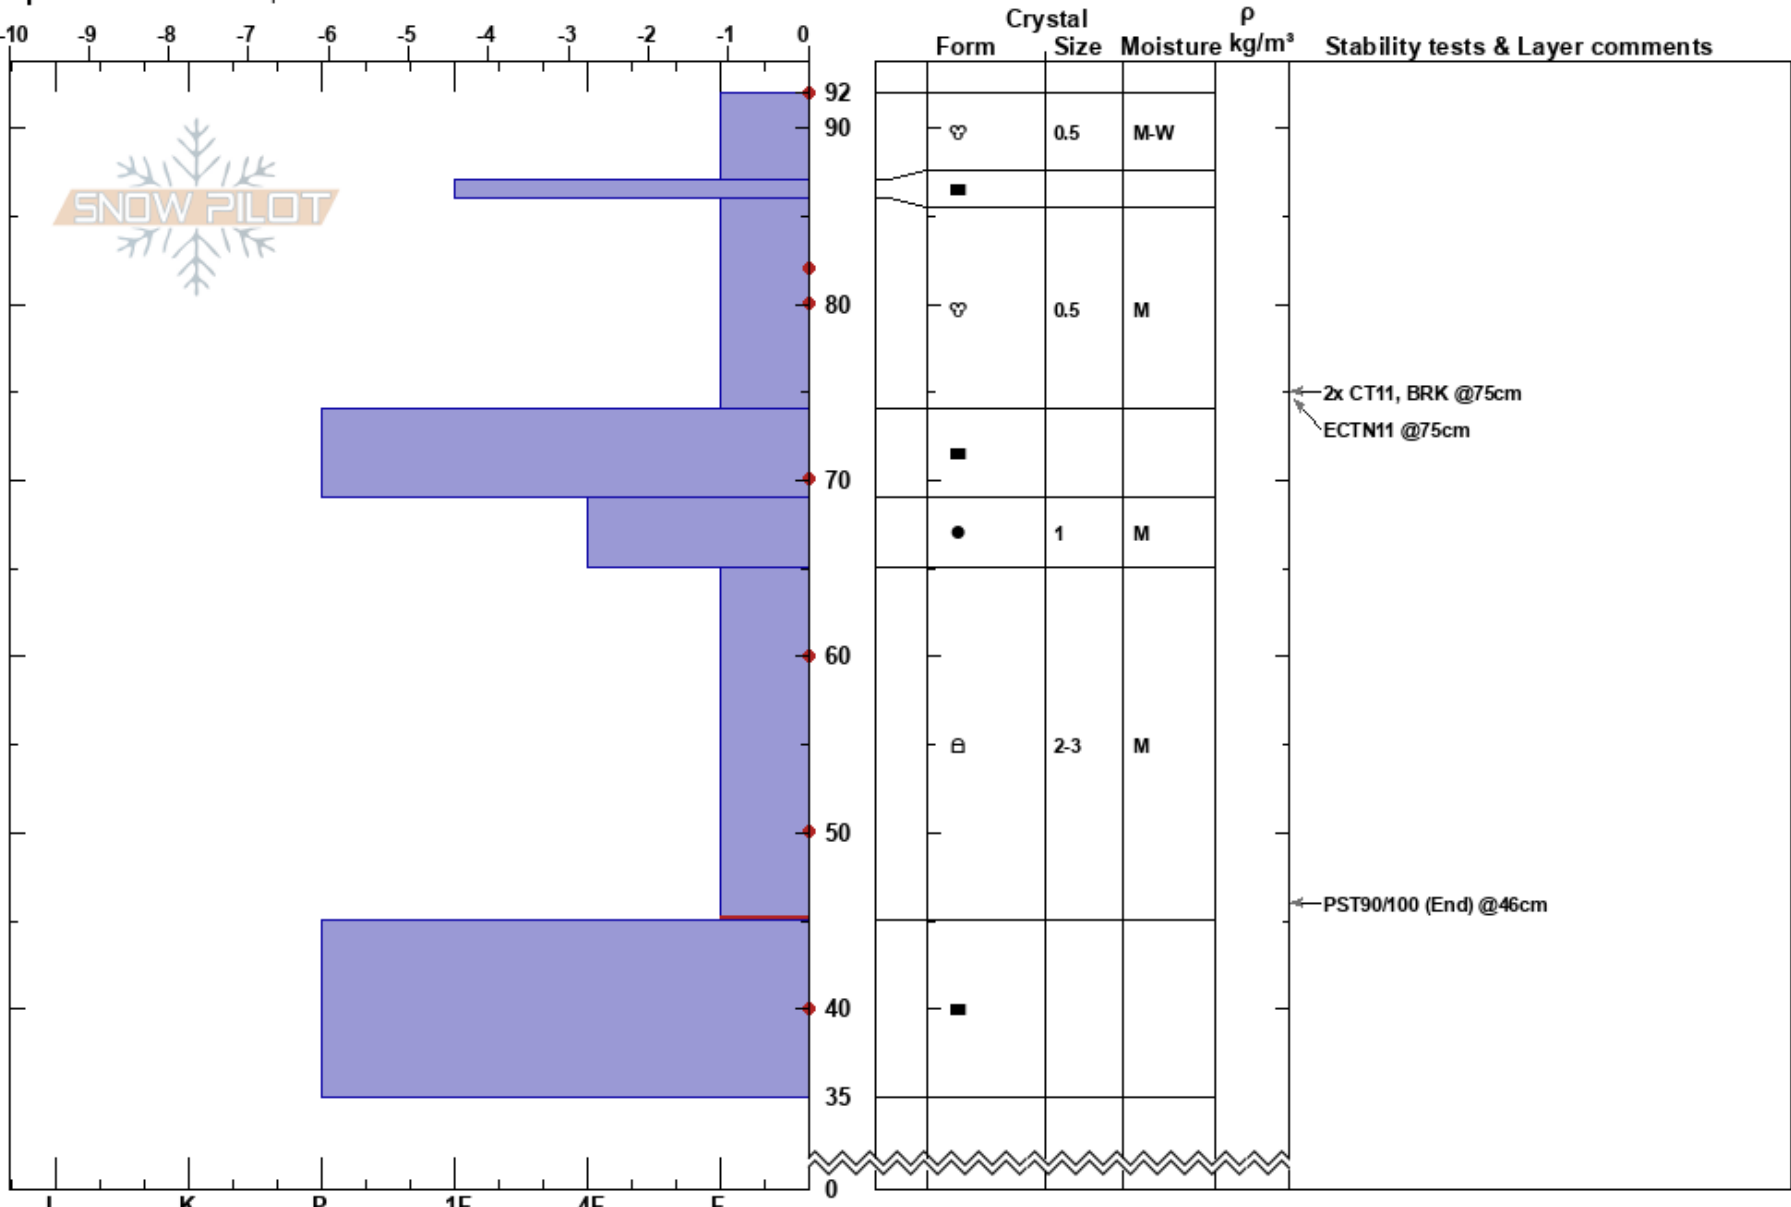

Crater Lake  
 Sierra Nevada  
 CA  
 Elevation: 8500 ft  
 Aspect: 23°  
 Specifics: We skied slope

Tim Mincey  
 01/11/2018 - 1:30pm  
 Co-ord: 11S 241530W 4290339N  
 Slope Angle: 32°  
 Wind Loading: no

Stability: **HS:92**  
 Air Temperature: 2°C  
 Sky Cover: OVC  
 Precipitation: NO  
 Wind: W Light Breeze

Layer Notes:  
 PF:57 65-45cm:Problematic layer

Notes: