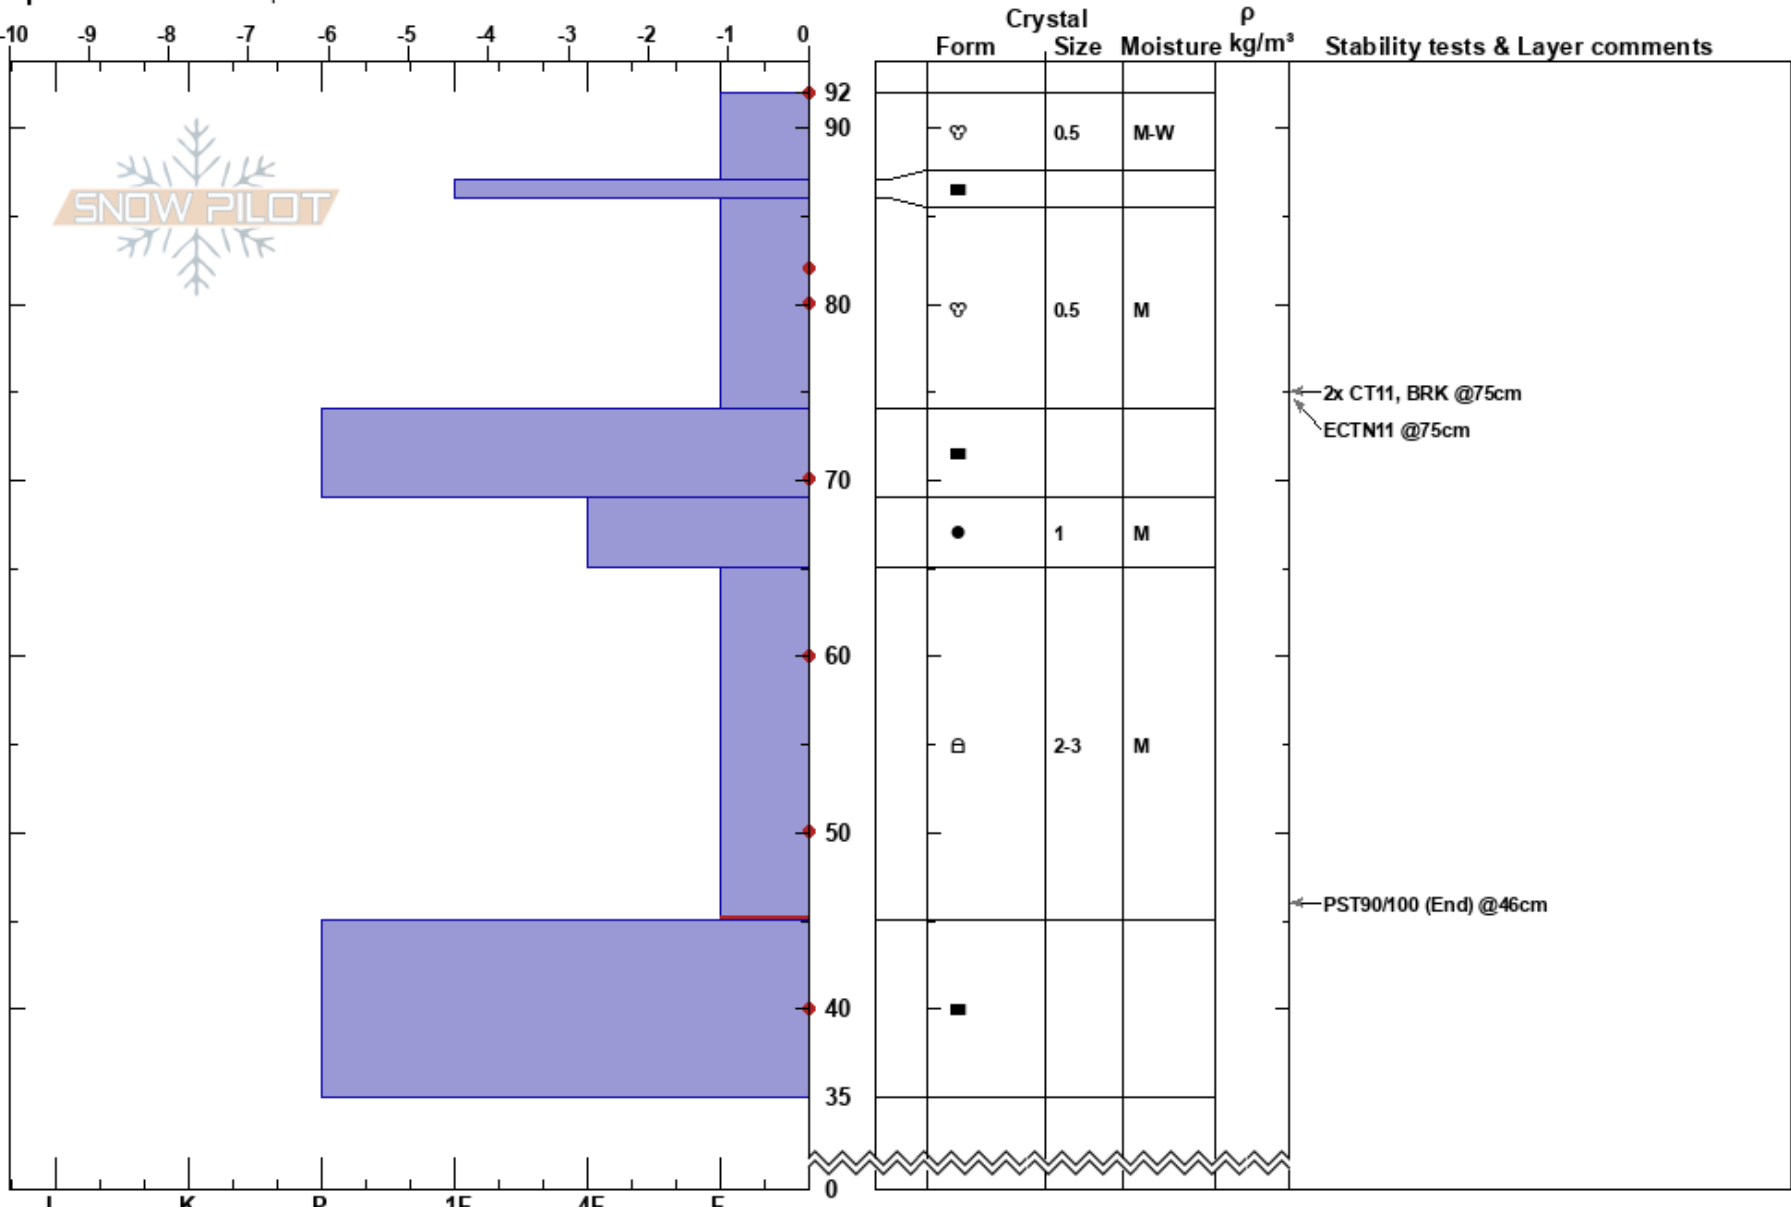

Crater Lake
 Sierra Nevada
 CA
 Elevation: 8500 ft
 Aspect: 23°
 Specifics: We skied slope

Tim Mincey
 01/11/2018 - 1:30pm
 Co-ord: 11S 241530W 4290339N
 Slope Angle: 32°
 Wind Loading: no

Stability: **HS:92**
 Air Temperature: 2°C
 Sky Cover: OVC
 Precipitation: NO
 Wind: W Light Breeze

Layer Notes:
 PF:57 65-45cm:Problematic layer

Notes: