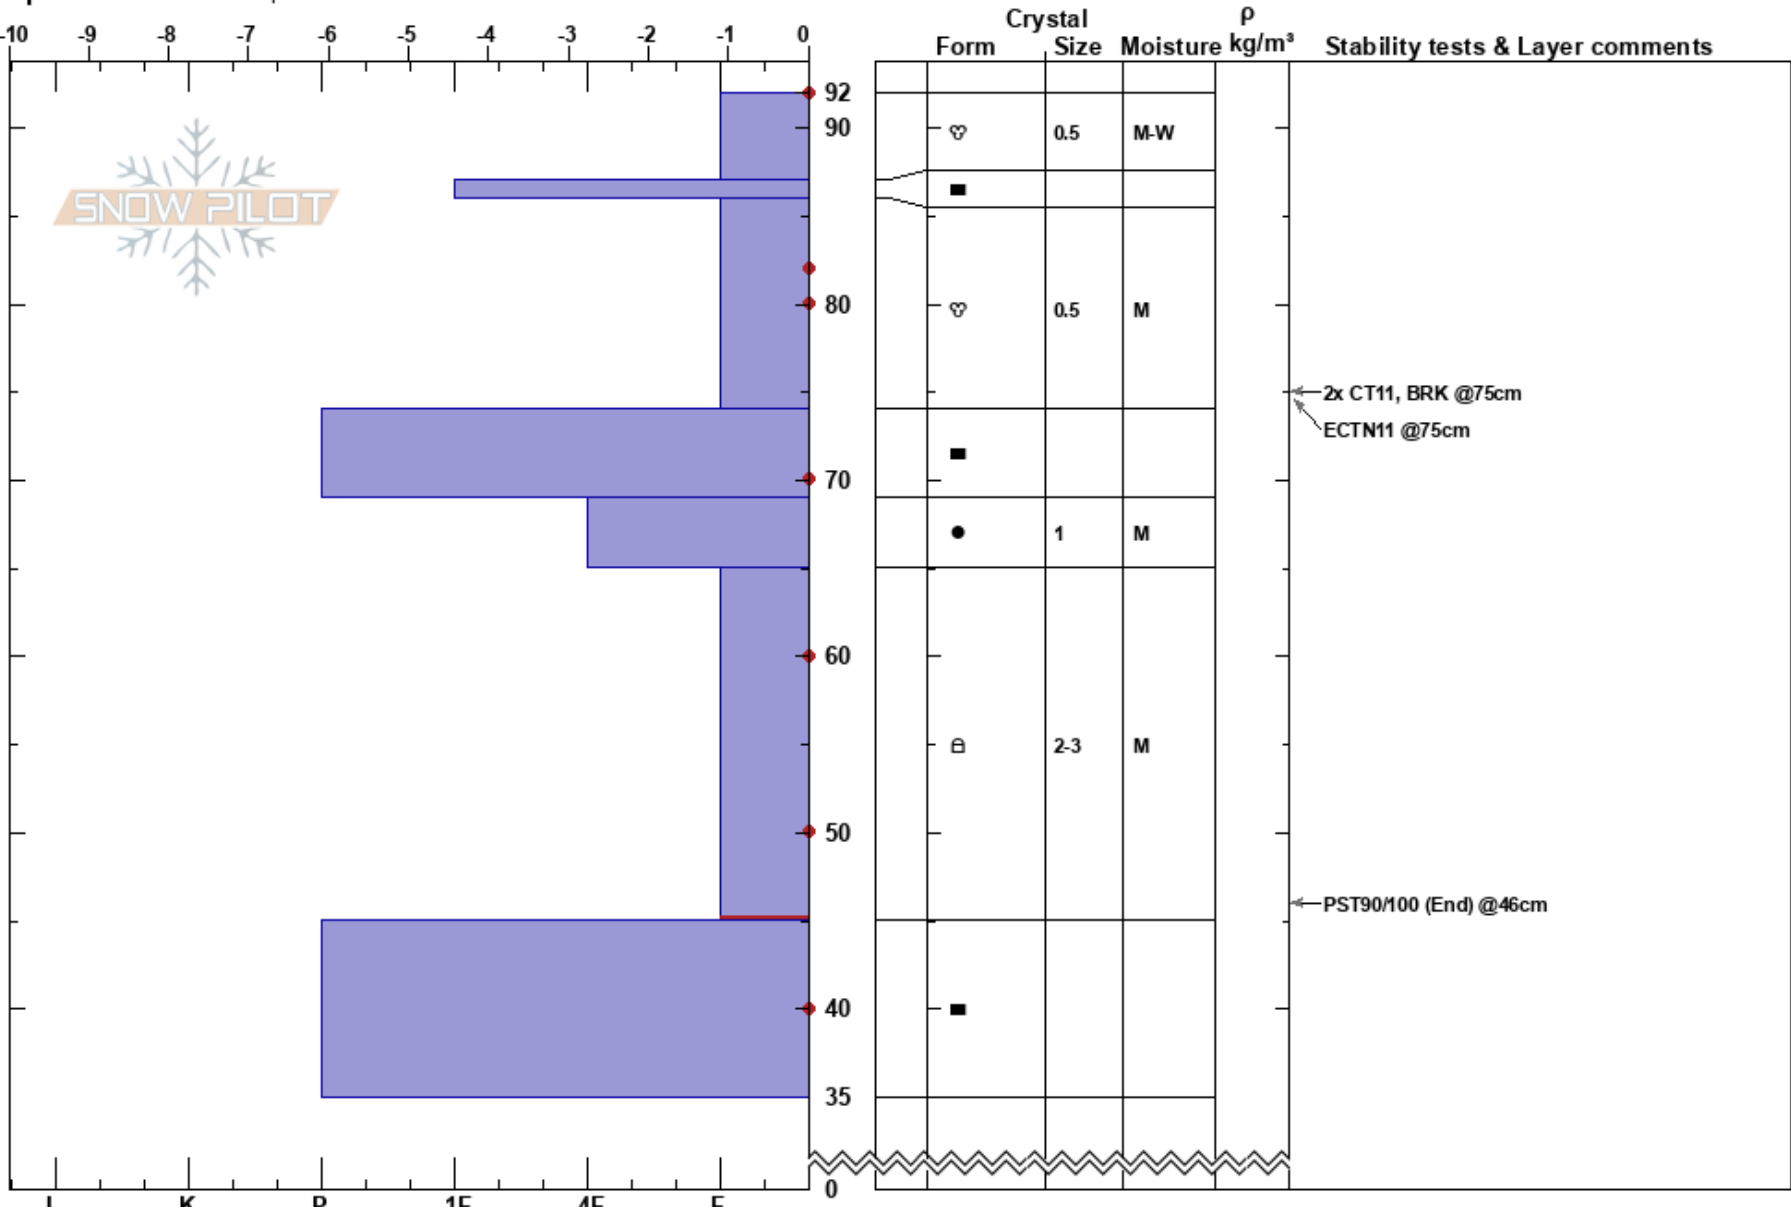

Crater Lake  
 Sierra Nevada  
 CA  
 Elevation: 8500 ft  
 Aspect: 23°  
 Specifics: We skied slope

Tim Mincey  
 01/11/2018 - 1:30pm  
 Co-ord: 11S 241530W 4290339N  
 Slope Angle: 32°  
 Wind Loading: no

Stability: **HS:92**  
 Air Temperature: 2°C PF:57 65-45cm:Problematic layer  
 Sky Cover: OVC  
 Precipitation: NO  
 Wind: W Light Breeze

Notes: