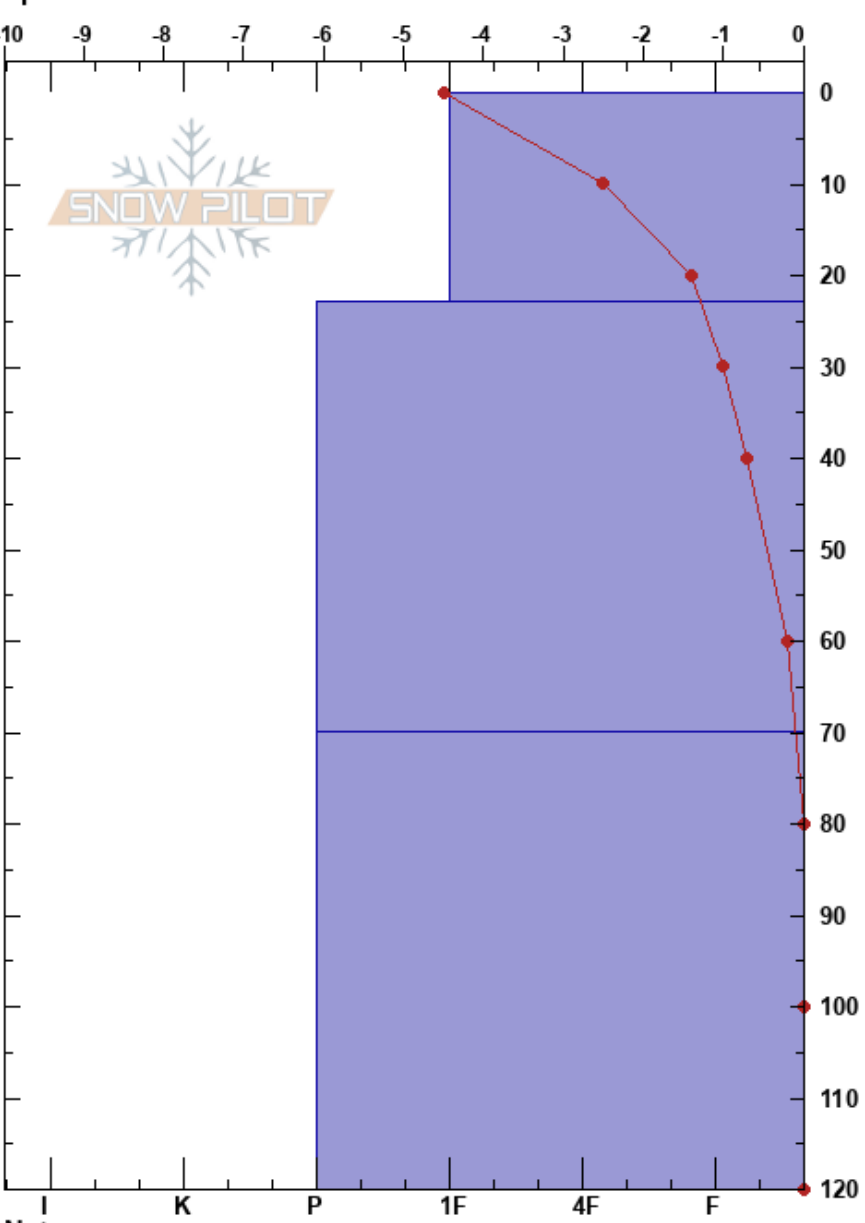

Steinen, Standaleidet
 Sunnmorealps
 Norway
 Elevation: 800 m
 Aspect: NE
 Specifics:

Stig Løland
 12/01/2018 - 09:00
 Co-ord:
 Slope Angle:
 Wind Loading: no

Stability:
 Air Temperature: -1°C
 Sky Cover: CLR
 Precipitation: NO
 Wind: Calm

HS:120
 PF:5
 Layer Notes:

Form	Crystal		ρ kg/m ³	Stability tests & Layer comments
	Size	Moisture		
•	0.5	D		
•	0.3	D		
○	1	D		
				ECTX

Notes: