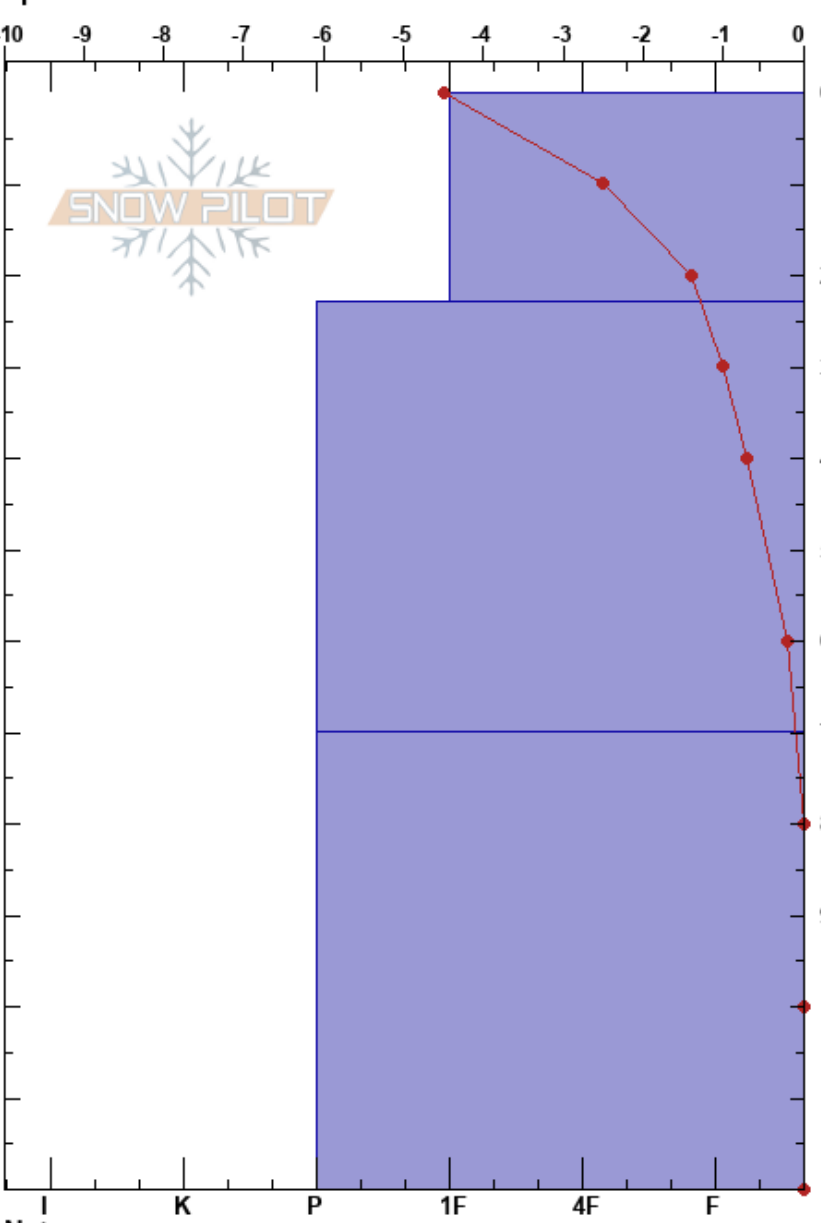

Steinen, Standaleidet
 Sunnmorealps
 Norway
 Elevation: 800 m
 Aspect: NE
 Specifics:

Stig Løland
 12/01/2018 - 09:00
 Co-ord:
 Slope Angle:
 Wind Loading: no

Stability:
 Air Temperature: -1°C
 Sky Cover: CLR
 Precipitation: NO
 Wind: Calm

HS:120
 PF:5
 Layer Notes:

Form	Crystal		ρ kg/m ³	Stability tests & Layer comments
	Size	Moisture		
•	0.5	D		
•	0.3	D		
○	1	D		
				ECTX

Notes:

I K P 1F 4F F