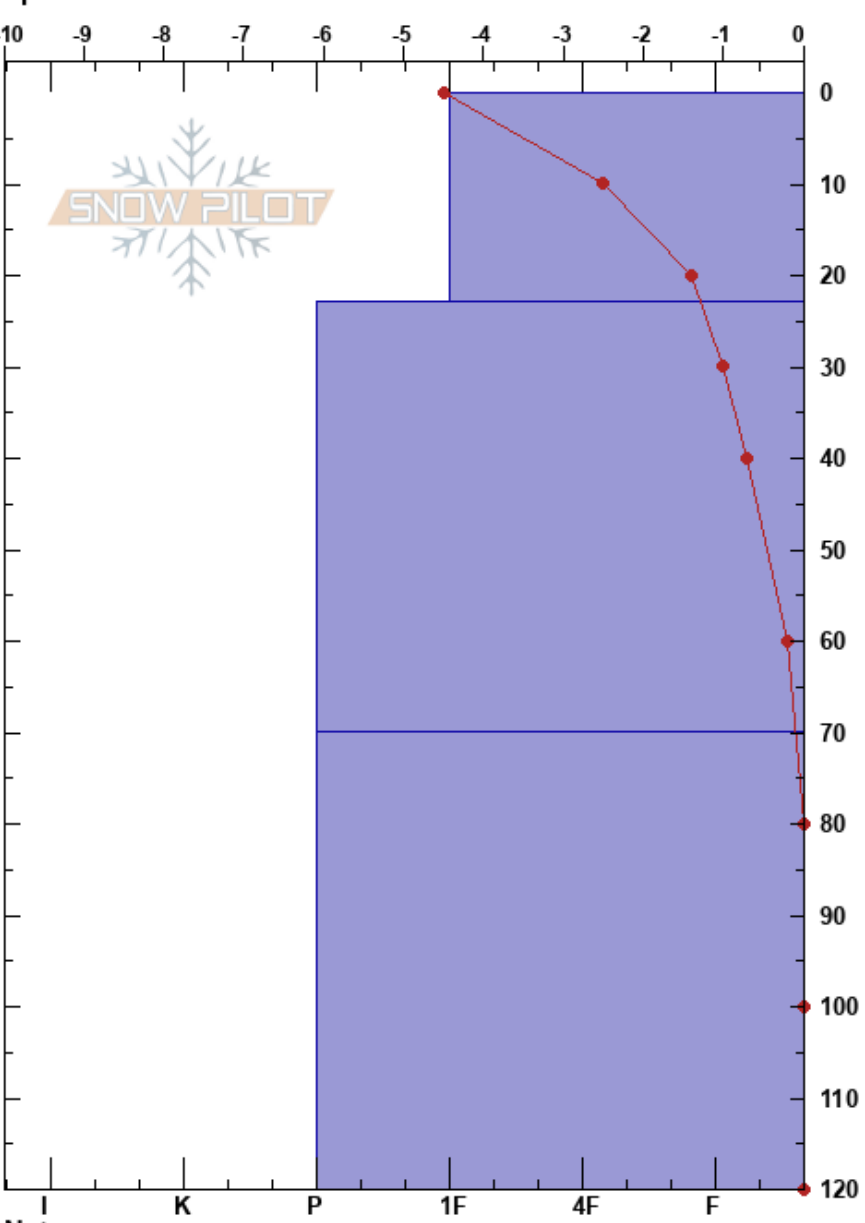

Steinen, Standaleidet
 Sunnmorealps
 Norway
 Elevation: 800 m
 Aspect: NE
 Specifics:

Stig Løland
 12/01/2018 - 09:00
 Co-ord:
 Slope Angle:
 Wind Loading: no

Stability:
 Air Temperature: -1°C
 Sky Cover: CLR
 Precipitation: NO
 Wind: Calm

HS:120
 PF:5
 Layer Notes:

Form	Crystal		ρ kg/m ³	Stability tests & Layer comments
	Size	Moisture		
•	0.5	D		
•	0.3	D		
○	1	D		

Notes:

ECTX