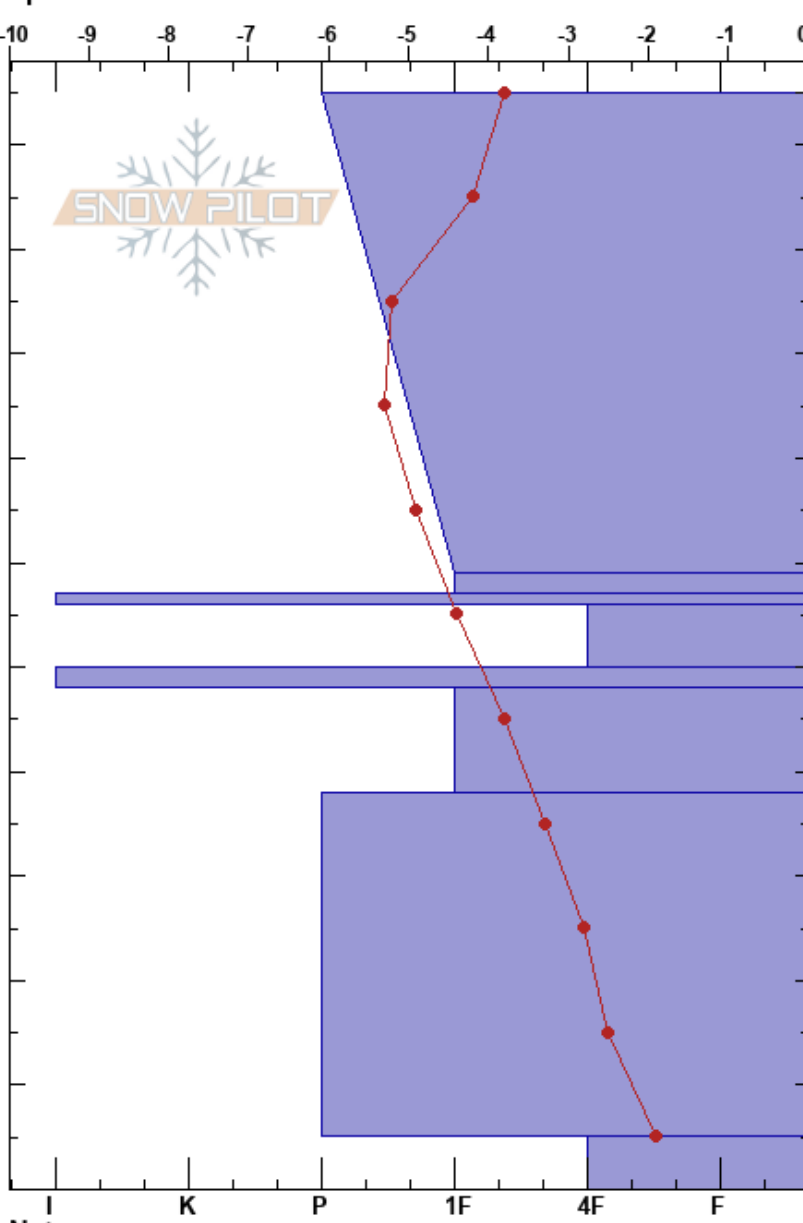

Bäckravín S om Rakkasí
 Björkliden
 Sweden
Elevation: 916 m
Aspect: 60°
Specifics:

Christian Pettersson
 12/01/2018 - 11:10
Co-ord:
Slope Angle: 17°
Wind Loading: yes

Stability: **HS:**105 **Layer Notes:**
Air Temperature: -1°C **PF:**5 59-57cm:Problematic layer
Sky Cover: SCT
Precipitation: NO
Wind: W Moderate

Height (m)	Crystal		Moisture	ρ kg/m ³	Stability tests & Layer comments
	Form	Size			
105					
100					
90					
80	■	0.5			
70					
60	⊖	1			
55	■				
50	⊖	1.5			
45	⊙⊙				
40	□	2			
30					
20	•	0.5			
10					
0	∧	3			