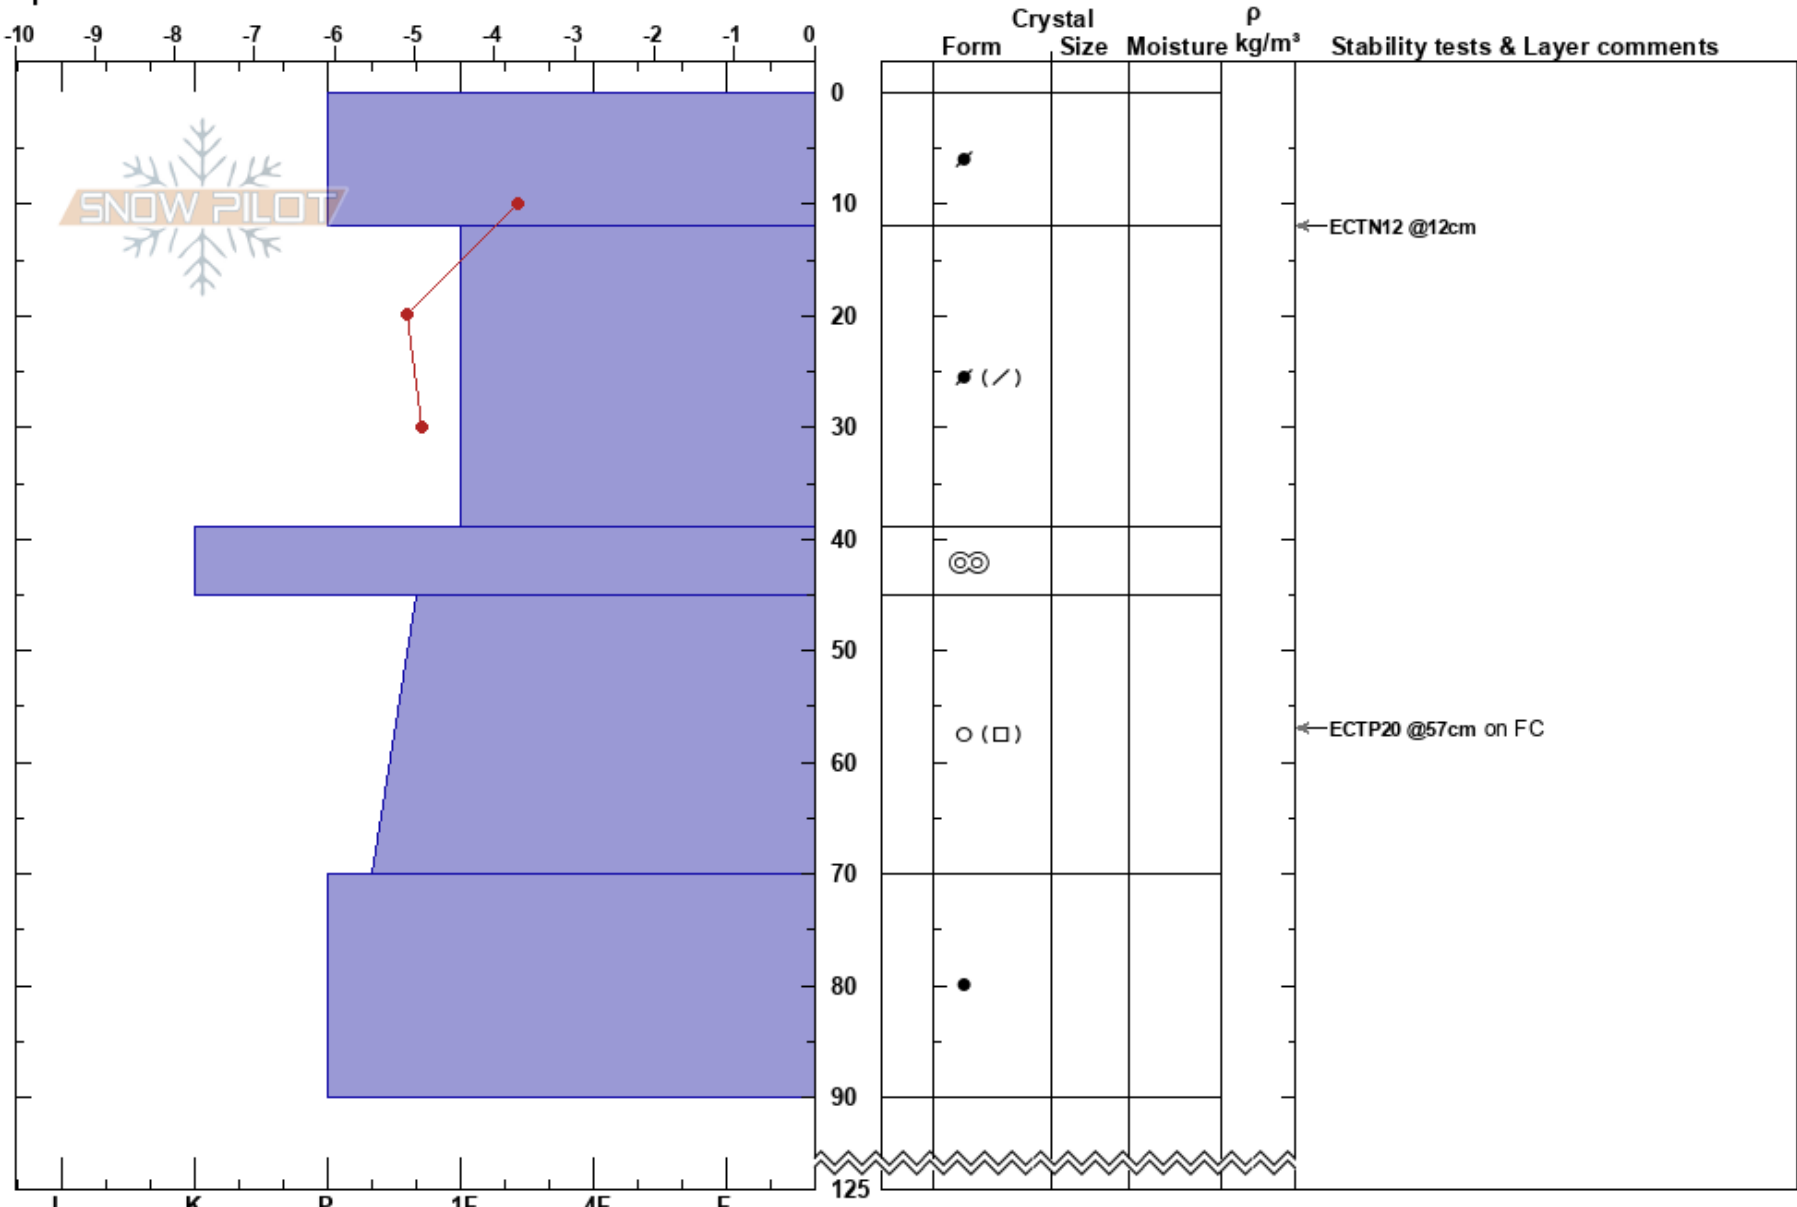

950
 Fågelfället
 Sweden
 Elevation: 870 m
 Aspect: SE
 Specifics:

Sebastian Wiklund
 20/03/2023 - 11:00
 Co-ord: 65.29401N, 15.49790E
 Slope Angle: 35°
 Wind Loading:

Stability:
 Air Temperature: -0.3°C PF:15
 Sky Cover: SCT
 Precipitation: NO
 Wind: NW Calm

Layer Notes:

Notes: