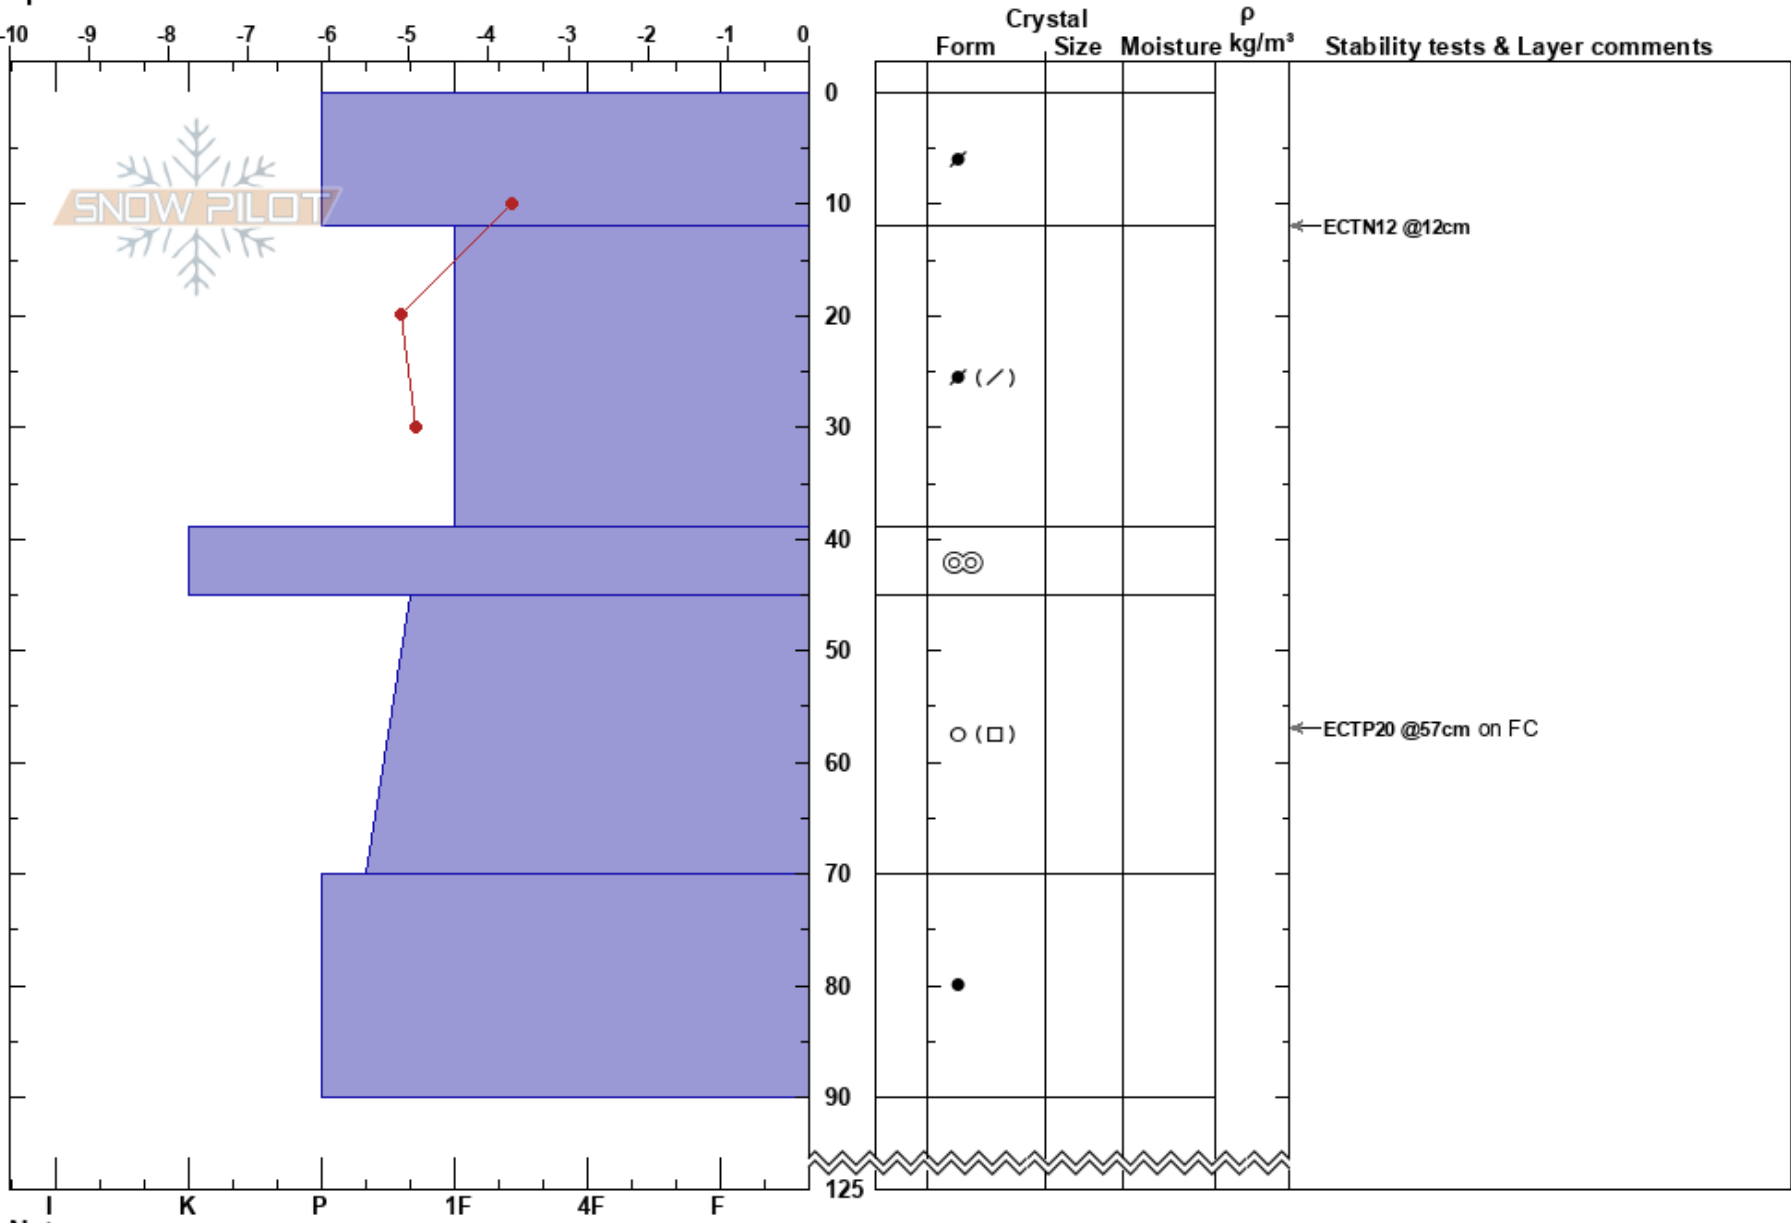

950
 Fågelfället
 Sweden
 Elevation: 870 m
 Aspect: SE
 Specifics:

Sebastian Wiklund
 20/03/2023 - 11:00
 Co-ord: 65.29401N, 15.49790E
 Slope Angle: 35°
 Wind Loading:

Stability:
 Air Temperature: -0.3°C PF:15
 Sky Cover: SCT
 Precipitation: NO
 Wind: NW Calm

HS:125
 Layer Notes:

Notes: