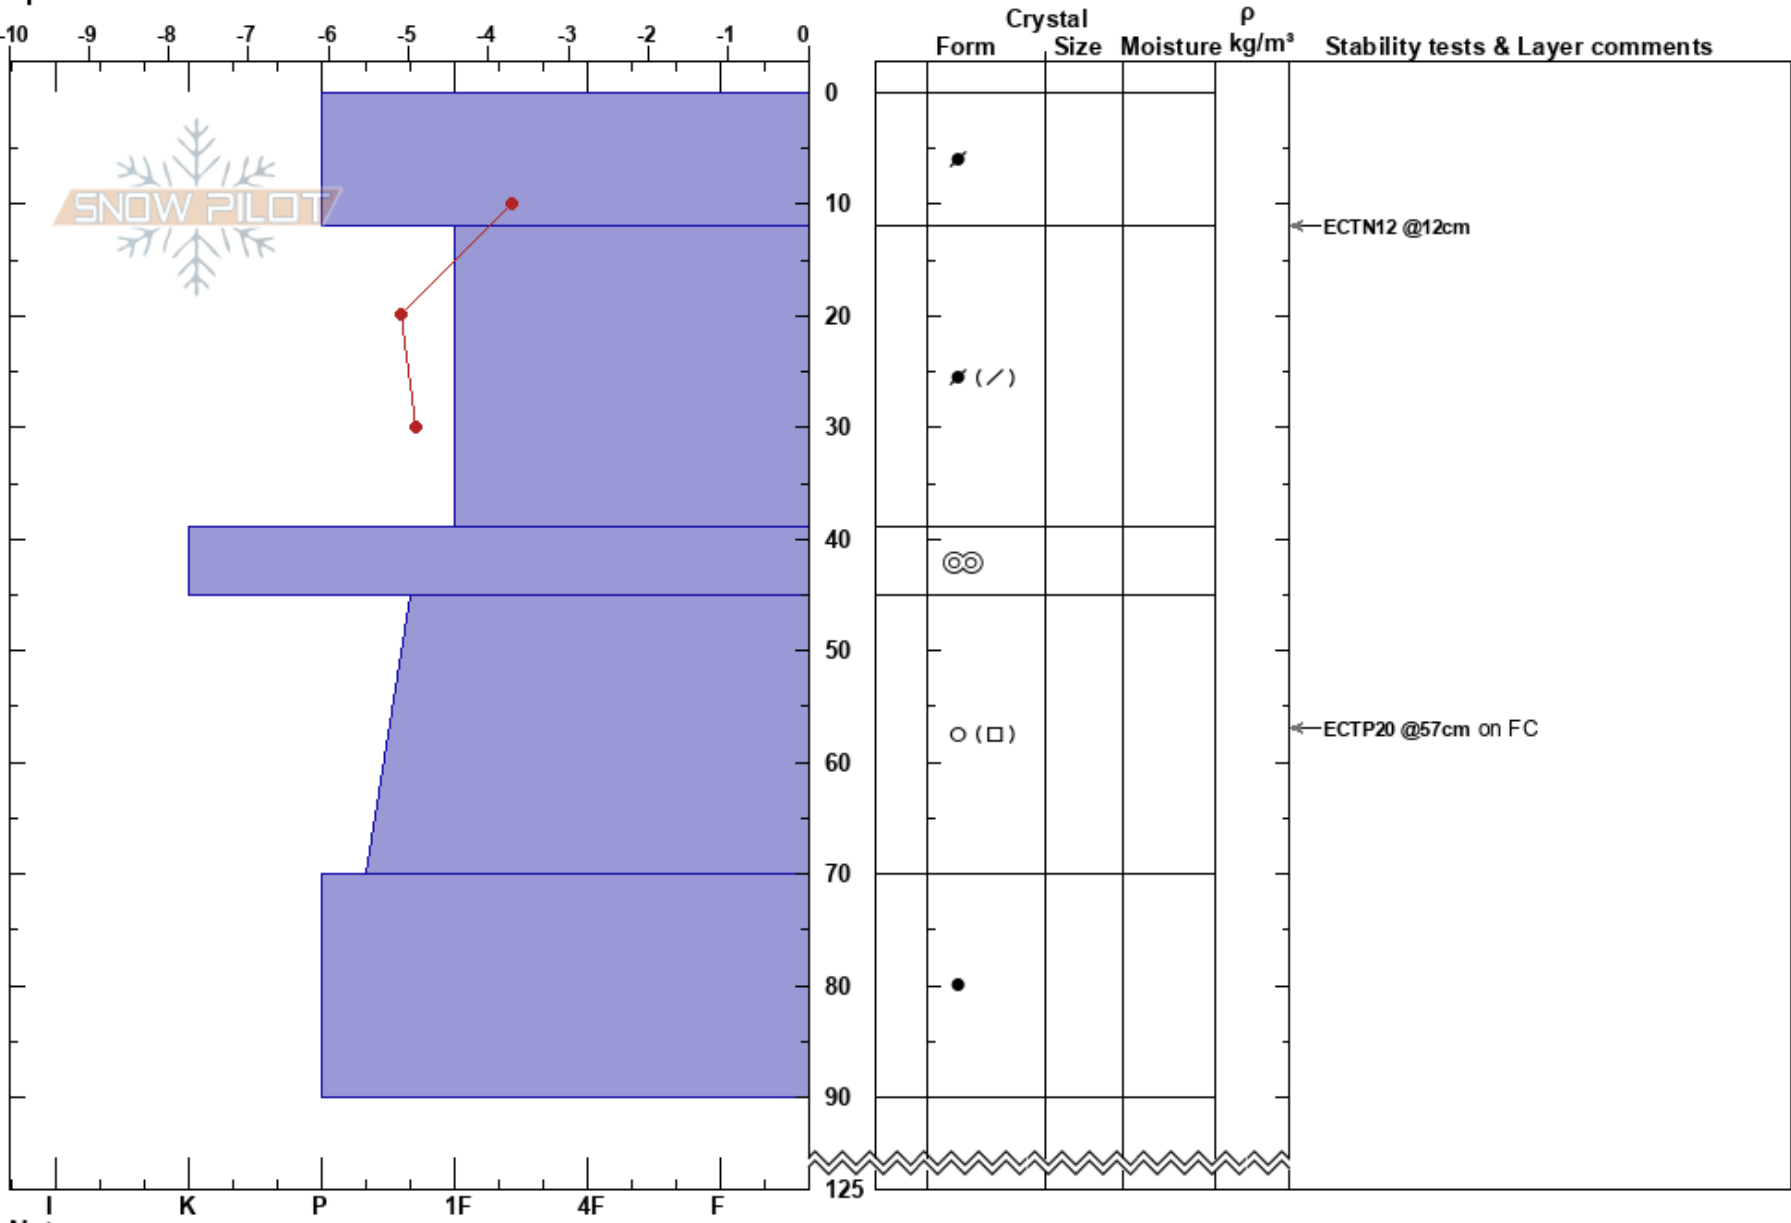

950
 Fågelfället
 Sweden
 Elevation: 870 m
 Aspect: SE
 Specifics:

Sebastian Wiklund
 20/03/2023 - 11:00
 Co-ord: 65.29401N, 15.49790E
 Slope Angle: 35°
 Wind Loading:

Stability:
 Air Temperature: -0.3°C PF:15
 Sky Cover: SCT
 Precipitation: NO
 Wind: NW Calm

HS:125 Layer Notes:

Notes: