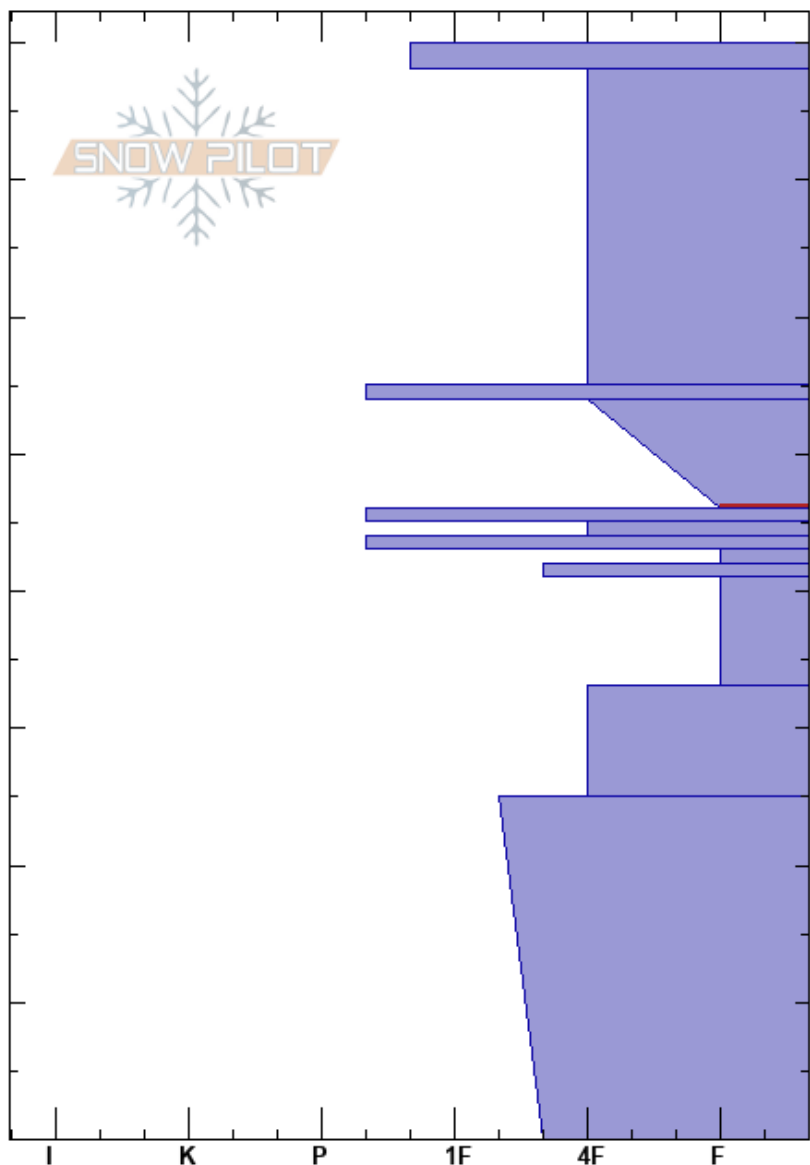

Shale
 West Pioneers
 MT
 Elevation: 8200 ft
 Aspect: 15°
 Specifics: Ski tracks on slope

Alex Dunn
 01/05/2018 - 4:00pm
 Co-ord: 45.41106N, -113.14965W
 Slope Angle: 30°
 Wind Loading:

Stability: Fair Unstable
 Air Temperature: 0°C
 Sky Cover: FEW
 Precipitation: NO
 Wind: Calm

HS:80
 PF:70
 54-46cm:Problematic layer

Layer Notes:

Height (m)	Crystal		Moisture	ρ kg/m ³	Stability tests & Layer comments
	Form	Size			
80	⊙⊙				
70	/ (•)				
55	■				← CT13, Q3 @55cm
50	□	1.5-3			
47	⊖	2.5			← CT14, Q2 @47cm ← ECTN13 @47cm ← ECTN28 @47cm ← PST30/100 (End) @47cm x 2
42	□	2			← CT15, Q1 @42cm
35	□	3.5			
30	⊖	2.5			
25					
10	⊖	2-3			