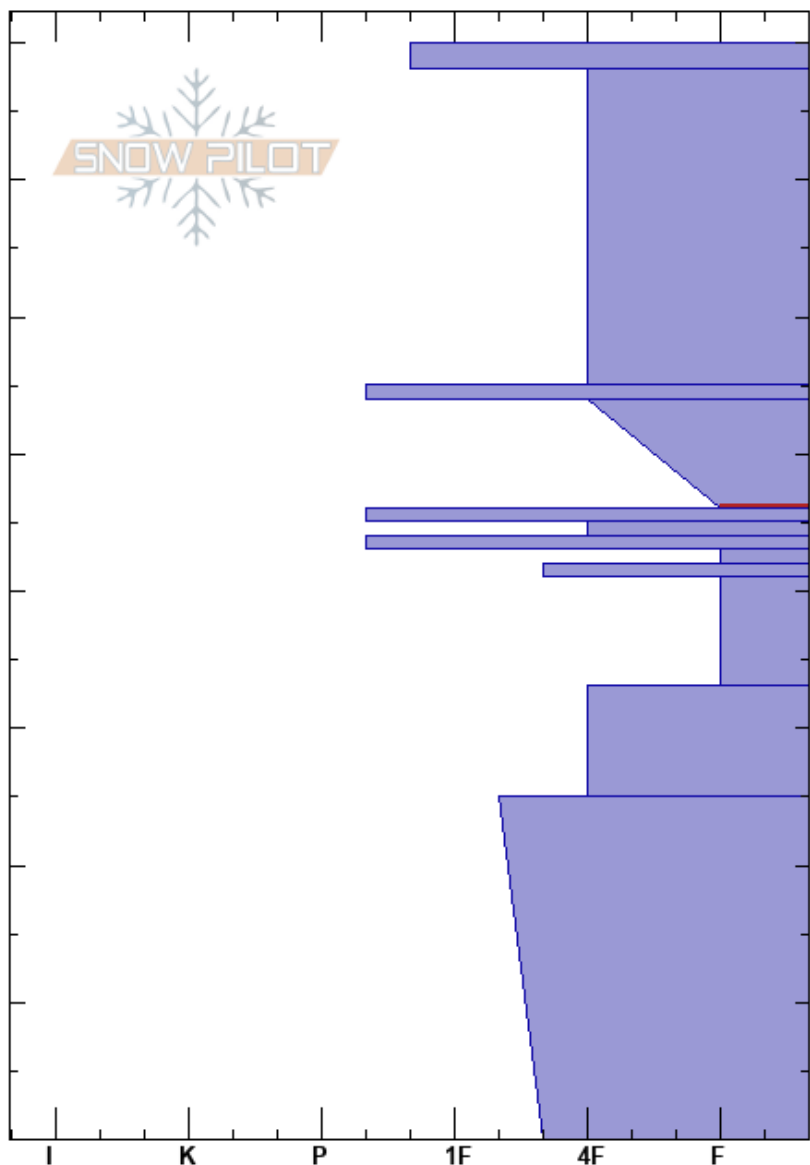

Shale
 West Pioneers
 MT
 Elevation: 8200 ft
 Aspect: 15°
 Specifics: Ski tracks on slope

Alex Dunn
 01/05/2018 - 4:00pm
 Co-ord: 45.41106N, -113.14965W
 Slope Angle: 30°
 Wind Loading:

Stability: Fair Unstable
 Air Temperature: 0°C
 Sky Cover: FEW
 Precipitation: NO
 Wind: Calm

HS:80
 PF:70
 54-46cm: Problematic layer

Layer Notes:

Depth (cm)	Crystal		Moisture	ρ kg/m ³	Stability tests & Layer comments
	Form	Size			
80	⊙⊙				
65-75	/ (•)				
55	■				← CT13, Q3 @55cm
50	□	1.5-3			
47	⊖	2.5			← CT14, Q2 @47cm ← ECTN13 @47cm ← ECTN28 @47cm ← PST30/100 (End) @47cm x 2
42	□	2			← CT15, Q1 @42cm
35	⊖	2.5			
25	⊖	2-3			