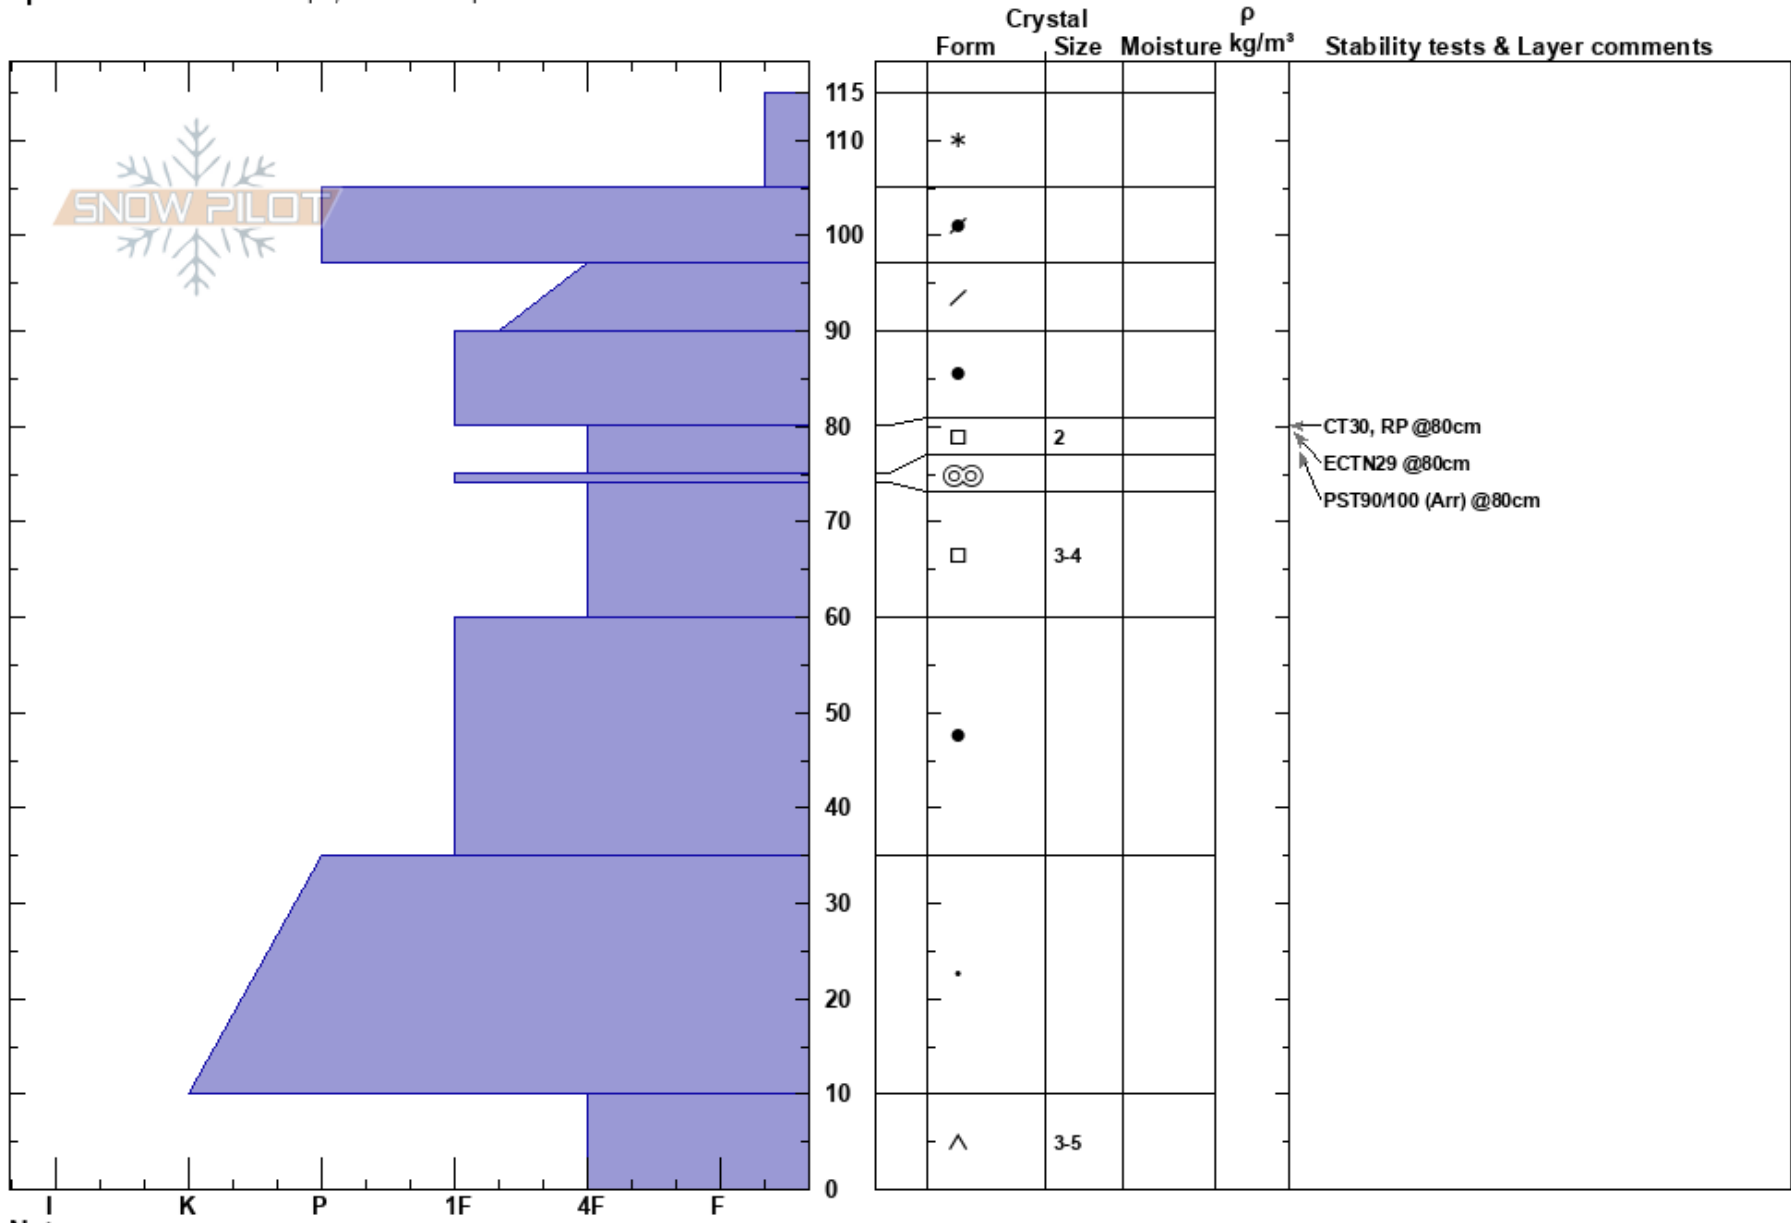

Independence Mine
 Talkeetna Mountains
 AK
 Elevation: 3350 ft
 Aspect: W
 Specifics: Ski tracks on slope; We skied slope

Allen Dahl
 01/11/2018 - 1:00pm
 Co-ord: 61.78276N, -149.26643W
 Slope Angle: 34°
 Wind Loading: no

Stability: HS:115
 Air Temperature: -10°C PS: 10 80-75cm: Problematic layer
 Sky Cover: BKN
 Precipitation: NO
 Wind: S Light Breeze

Notes: Significant snow transport on Hatch Peak from ESE winds