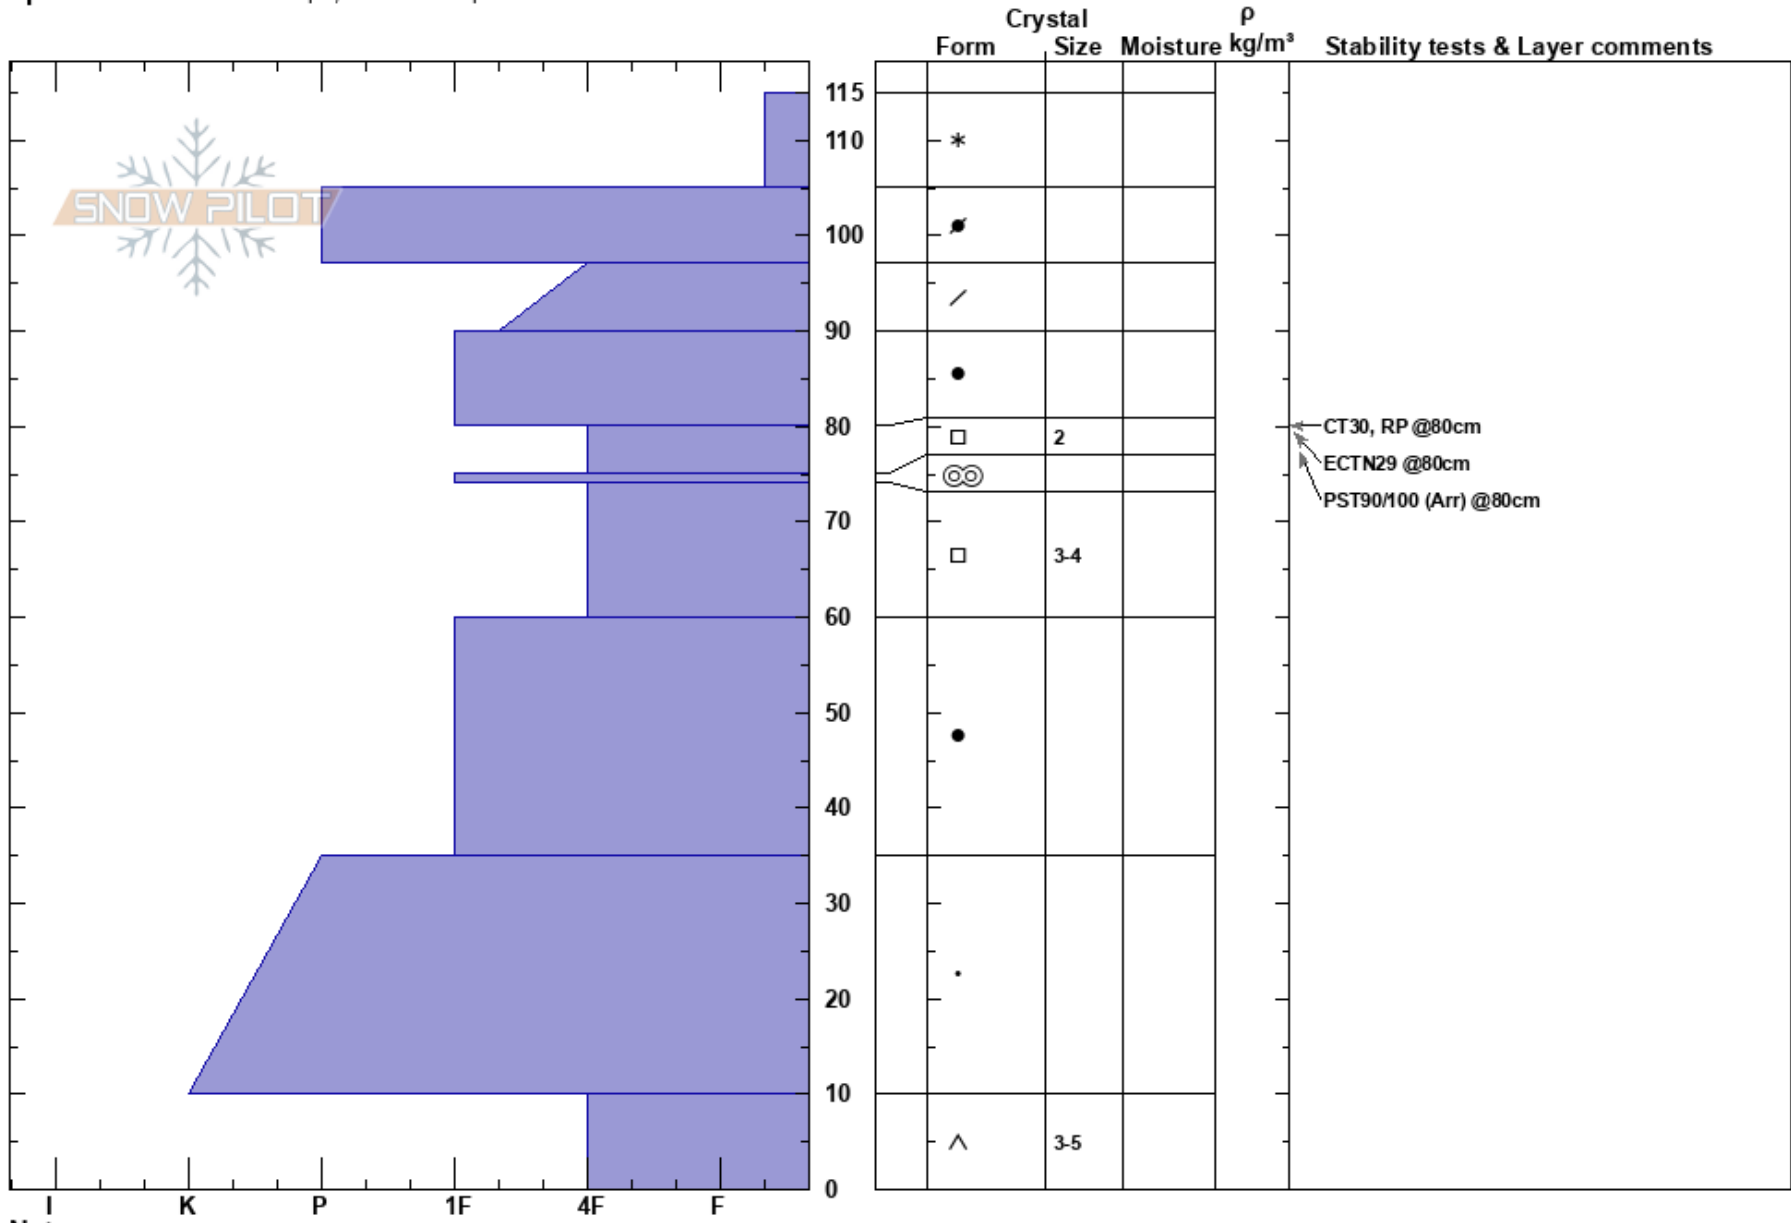

Independence Mine  
 Talkeetna Mountains  
 AK  
 Elevation: 3350 ft  
 Aspect: W  
 Specifics: Ski tracks on slope; We skied slope

Allen Dahl  
 01/11/2018 - 1:00pm  
 Co-ord: 61.78276N, -149.26643W  
 Slope Angle: 34°  
 Wind Loading: no

Stability: **HS:115**  
 Air Temperature: -10°C PS: 10 80-75cm: Problematic layer  
 Sky Cover: BKN  
 Precipitation: NO  
 Wind: S Light Breeze

Notes: Significant snow transport on Hatch Peak from ESE winds