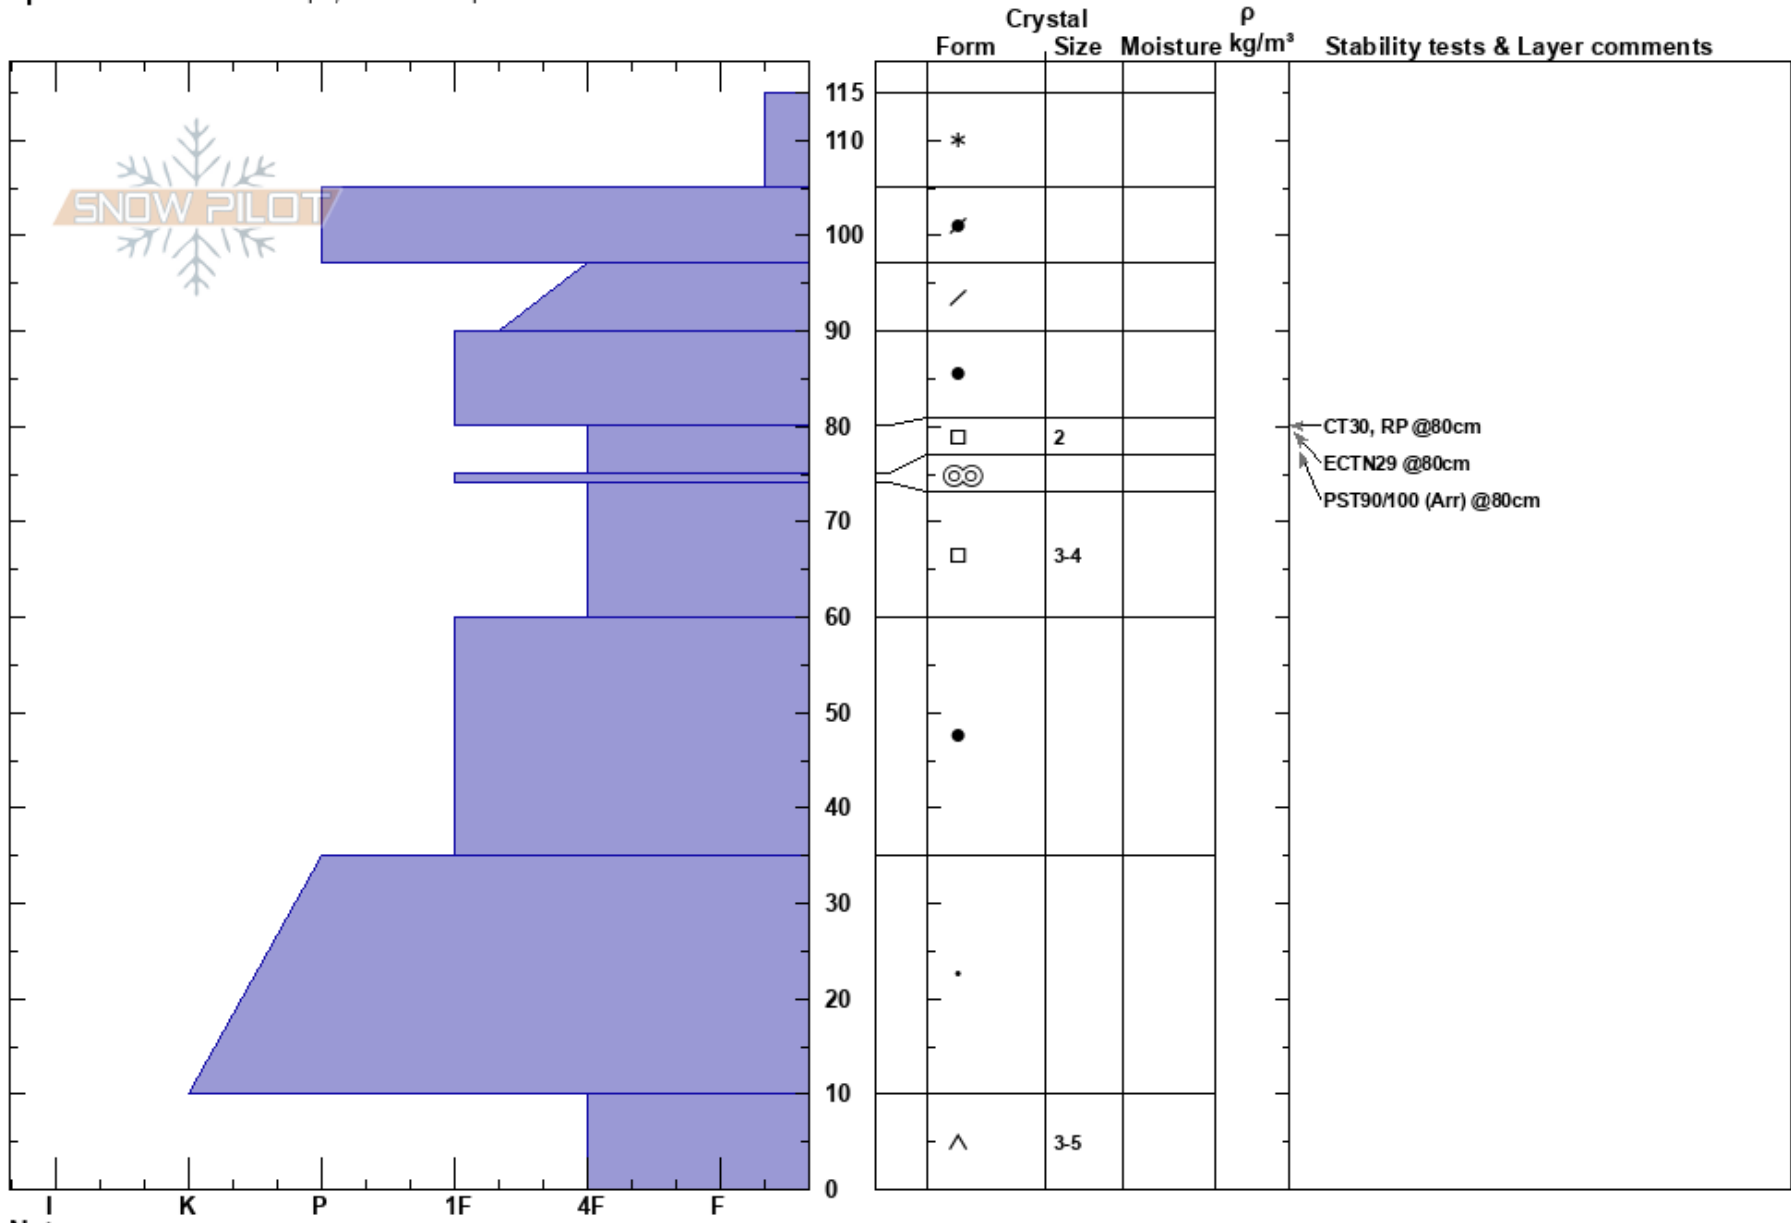

Independence Mine  
 Talkeetna Mountains  
 AK  
 Elevation: 3350 ft  
 Aspect: W  
 Specifics: Ski tracks on slope; We skied slope

Allen Dahl  
 01/11/2018 - 1:00pm  
 Co-ord: 61.78276N, -149.26643W  
 Slope Angle: 34°  
 Wind Loading: no

Stability: HS:115  
 Air Temperature: -10°C PS: 10 80-75cm: Problematic layer  
 Sky Cover: BKN  
 Precipitation: NO  
 Wind: S Light Breeze

Notes: Significant snow transport on Hatch Peak from ESE winds