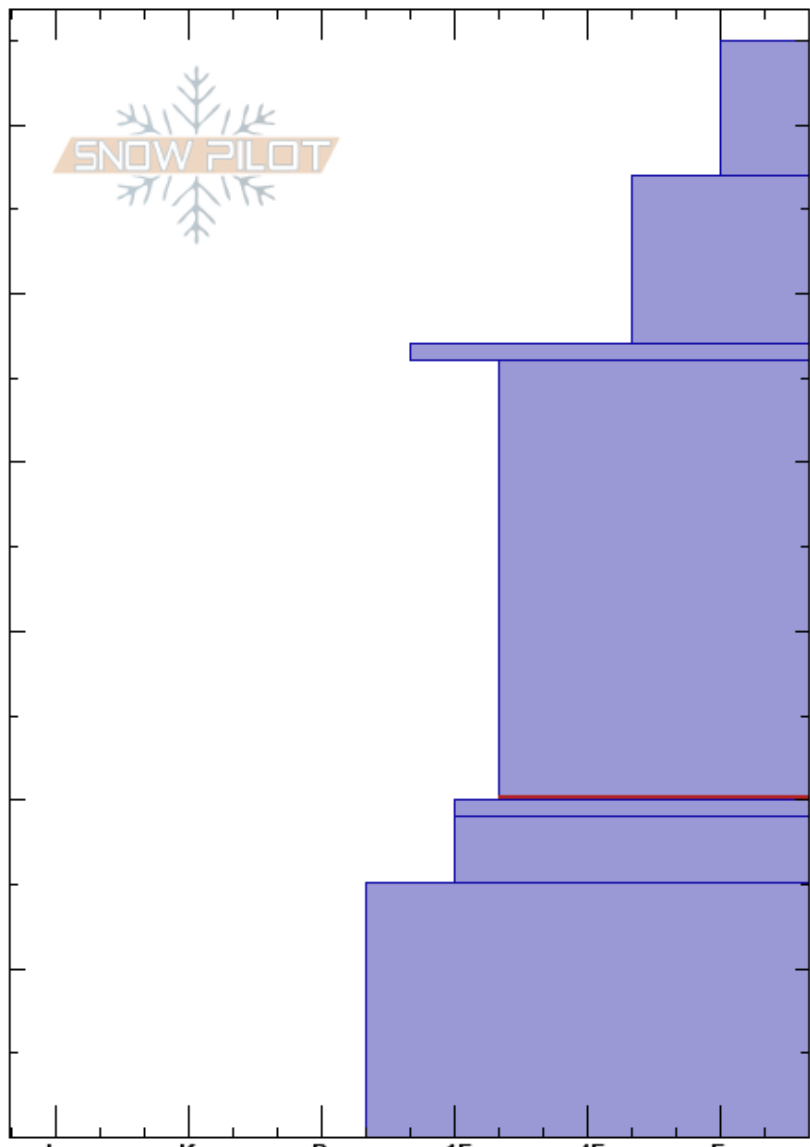

Bacon Rind Low  
 Madison Range-S  
 MT  
 Elevation: 8000 ft  
 Aspect: 140°  
 Specifics:

Gabrielle Antonioli  
 01/11/2018 - 10:45am  
 Co-ord: 44.96794N, -111.09015W  
 Slope Angle: 30°  
 Wind Loading: no

Stability: Fair Unstable  
 Air Temperature: -9°C  
 Sky Cover: OVC  
 Precipitation: S-1  
 Wind: W Calm

HS:65  
 Layer Notes:  
 46-20cm: Problematic layer

Depth (cm)	Crystal		Moisture	$\rho$ kg/m <sup>3</sup>	Stability tests & Layer comments
	Form	Size			
65					
60	+				
50	/				
48	■				
45					
30	□ (⊖)	1			
20	□ (⊖)	2			← CT18, Q1 @20cm
18	^	2-3			← ECTN16 @20cm
15					← PST95/100 (End) @20cm
10	■				
0					

Notes: Dug with Chabot. Not representative of area/may have avalanched earlier.