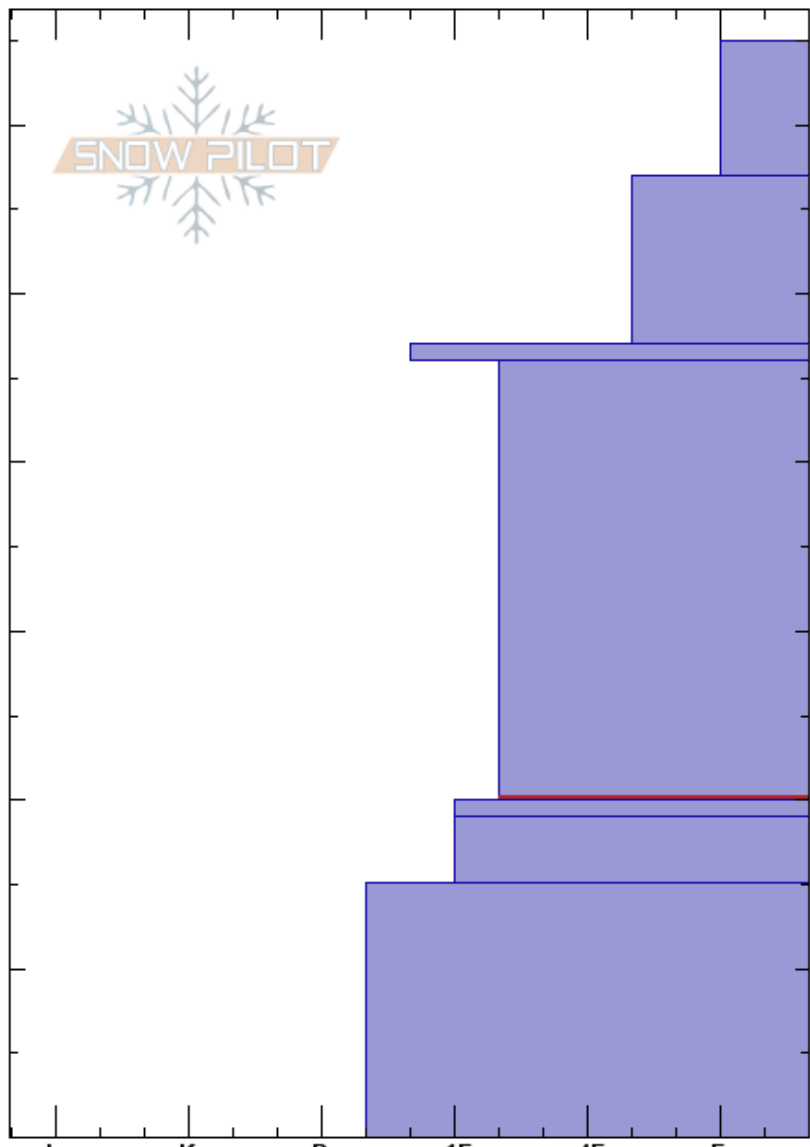

Bacon Rind Low  
 Madison Range-S  
 MT  
 Elevation: 8000 ft  
 Aspect: 140°  
 Specifics:

Gabrielle Antonioli  
 01/11/2018 - 10:45am  
 Co-ord: 44.96794N, -111.09015W  
 Slope Angle: 30°  
 Wind Loading: no

Stability: Fair Unstable  
 Air Temperature: -9°C  
 Sky Cover: OVC  
 Precipitation: S-1  
 Wind: W Calm

HS:65  
 Layer Notes:  
 46-20cm: Problematic layer

Depth (cm)	Crystal		Moisture	$\rho$ kg/m <sup>3</sup>	Stability tests & Layer comments
	Form	Size			
65					
60	+				
50	/				
46-48	■				
30-45	□ (⊖)	1			
20	□ (⊖)	2			← CT18, Q1 @20cm
18	^	2-3			← ECTN16 @20cm
15	■				← PST95/100 (End) @20cm
10					
0					

Notes: Dug with Chabot. Not representative of area/may have avalanched earlier.