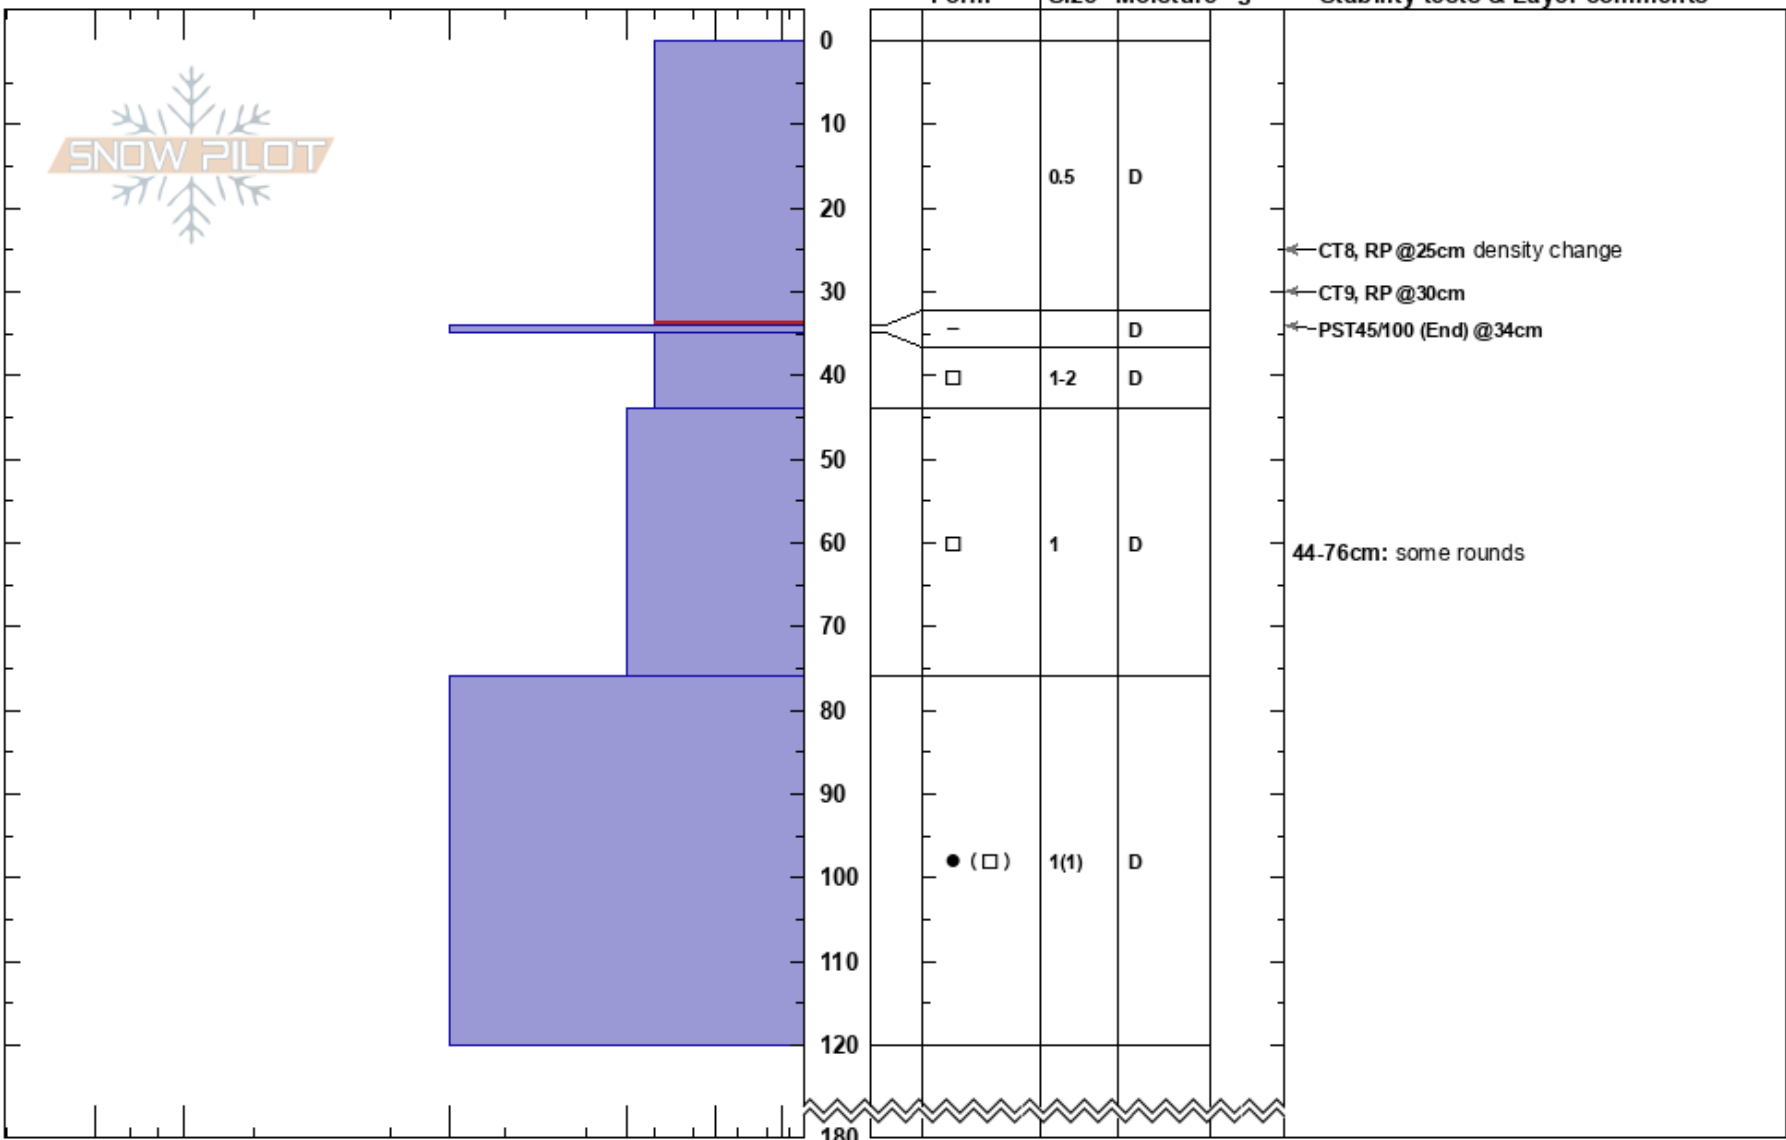

Worthington GI base
 Chugach Range
 AK
 Elevation: 2443 ft
 Aspect: 25°
 Specifics:

Joshua McDonald
 03/18/2023 - 4:43am
 Co-ord: 61.17281N, -145.71694W
 Slope Angle: 25°
 Wind Loading:

Stability: HS:180
 Air Temperature: -3.9°C PF:20 0-34cm: Problematic layer
 Sky Cover: OVC PS:10 44-76cm: some rounds
 Precipitation: S-1
 Wind: NE Moderate

Notes: first snowfall after 3 week dry and windy period. 45cm new snow on top of windslab, crusts and scoured snow.