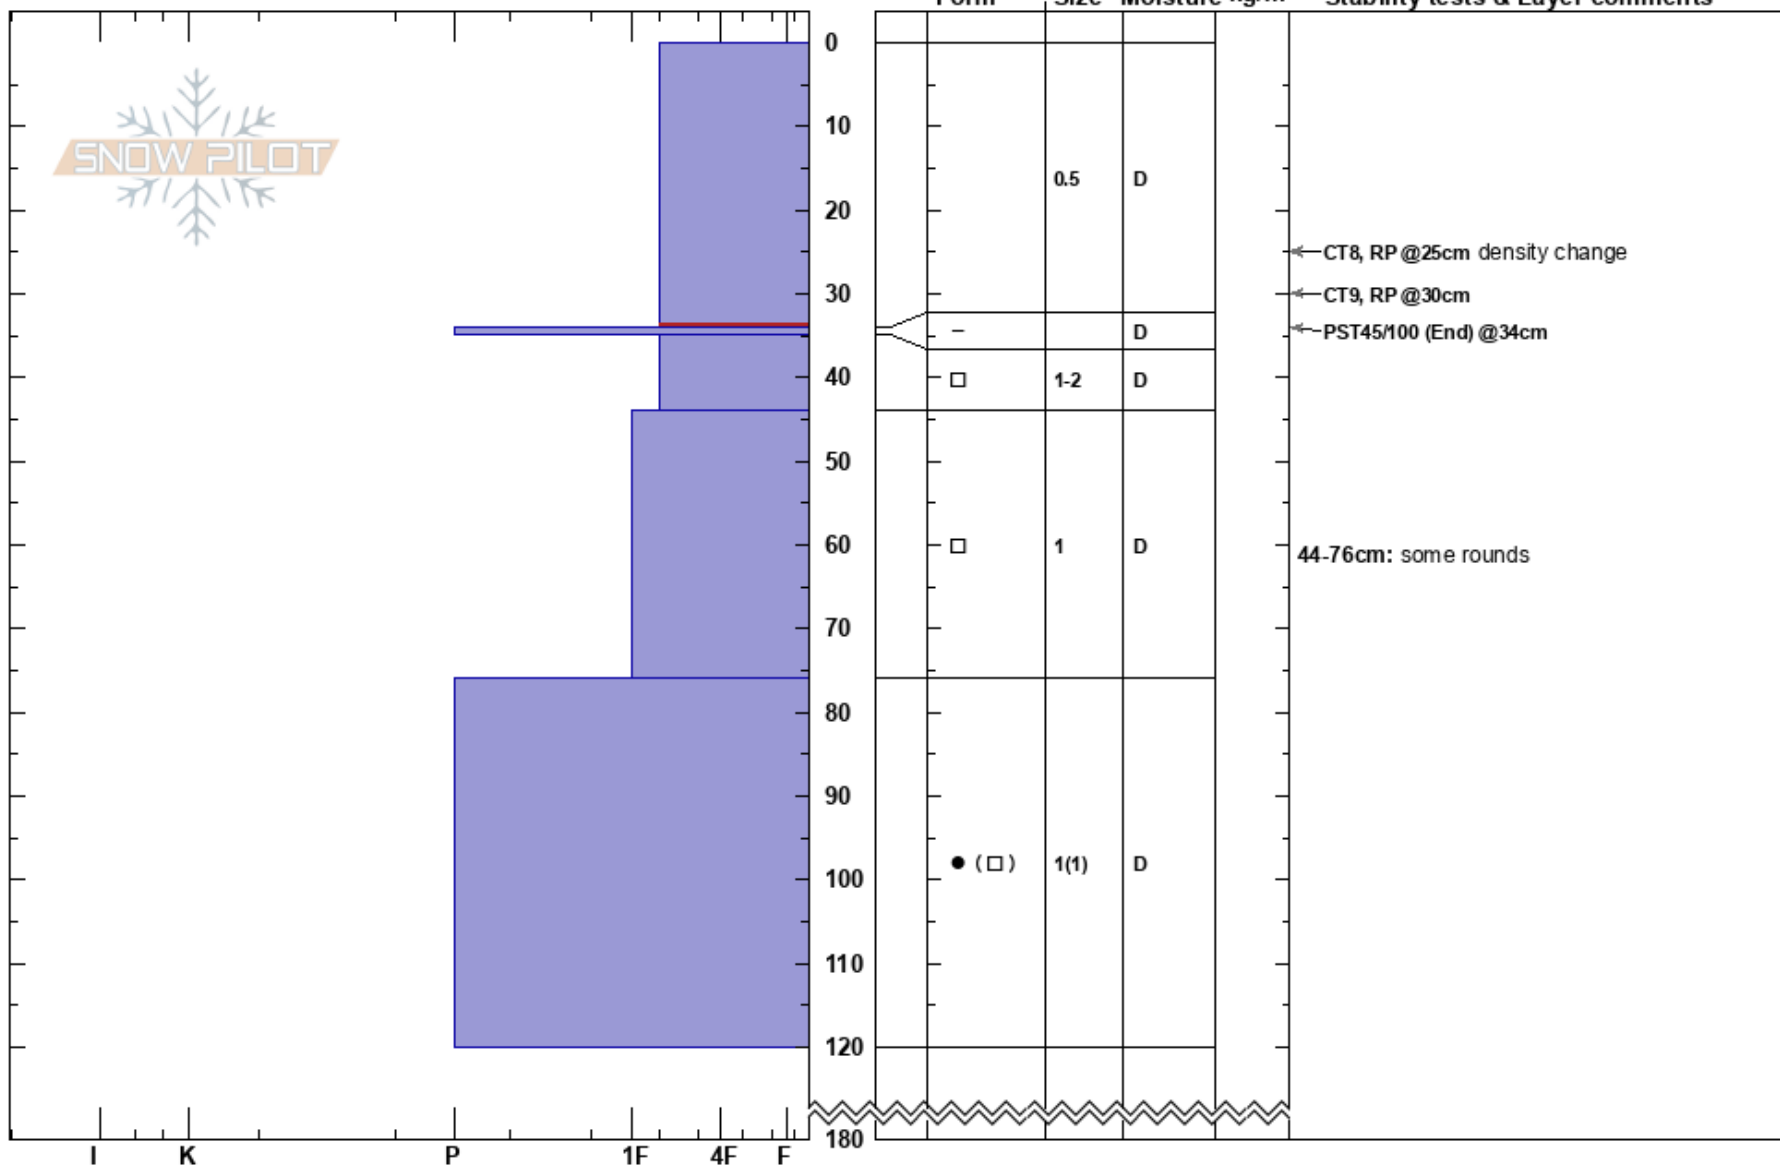

Worthington GI base  
 Chugach Range  
 AK  
 Elevation: 2443 ft  
 Aspect: 25°  
 Specifics:

Joshua McDonald  
 03/18/2023 - 4:43am  
 Co-ord: 61.17281N, -145.71694W  
 Slope Angle: 25°  
 Wind Loading:

Stability: **HS:180**  
 Air Temperature: -3.9°C **PF:20**  
 Sky Cover: OVC **PS:10**  
 Precipitation: S-1  
 Wind: NE Moderate  
 Layer Notes:  
 0-34cm: Problematic layer  
 44-76cm: some rounds

**Notes:** first snowfall after 3 week dry and windy period. 45cm new snow on top of windslab, crusts and scoured snow.