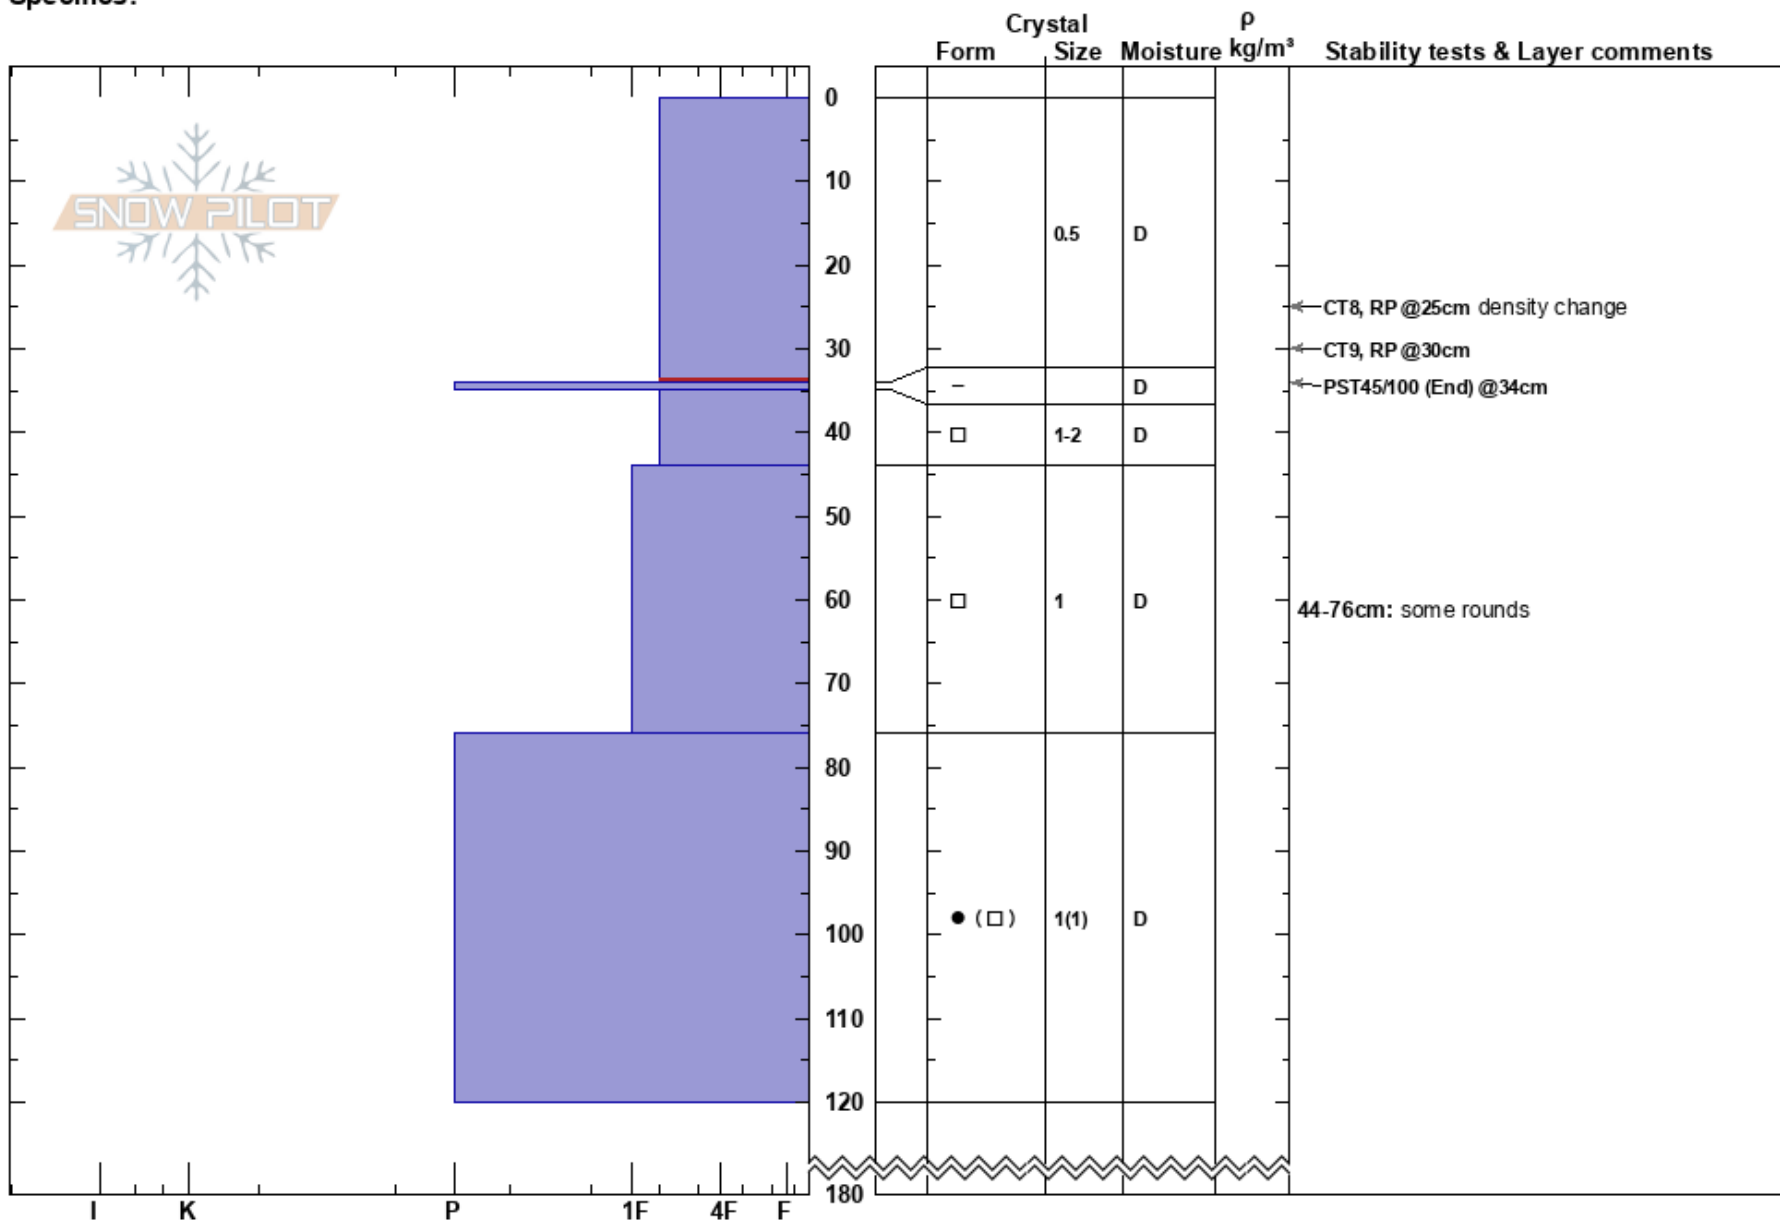

Worthington GI base
 Chugach Range
 AK
 Elevation: 2443 ft
 Aspect: 25°
 Specifics:

Joshua McDonald
 03/18/2023 - 4:43am
 Co-ord: 61.17281N, -145.71694W
 Slope Angle: 25°
 Wind Loading:

Stability: HS:180
 Air Temperature: -3.9°C PF:20 0-34cm: Problematic layer
 Sky Cover: OVC PS: 10 44-76cm: some rounds
 Precipitation: S-1
 Wind: NE Moderate

Notes: first snowfall after 3 week dry and windy period. 45cm new snow on top of windslab, crusts and scoured snow.