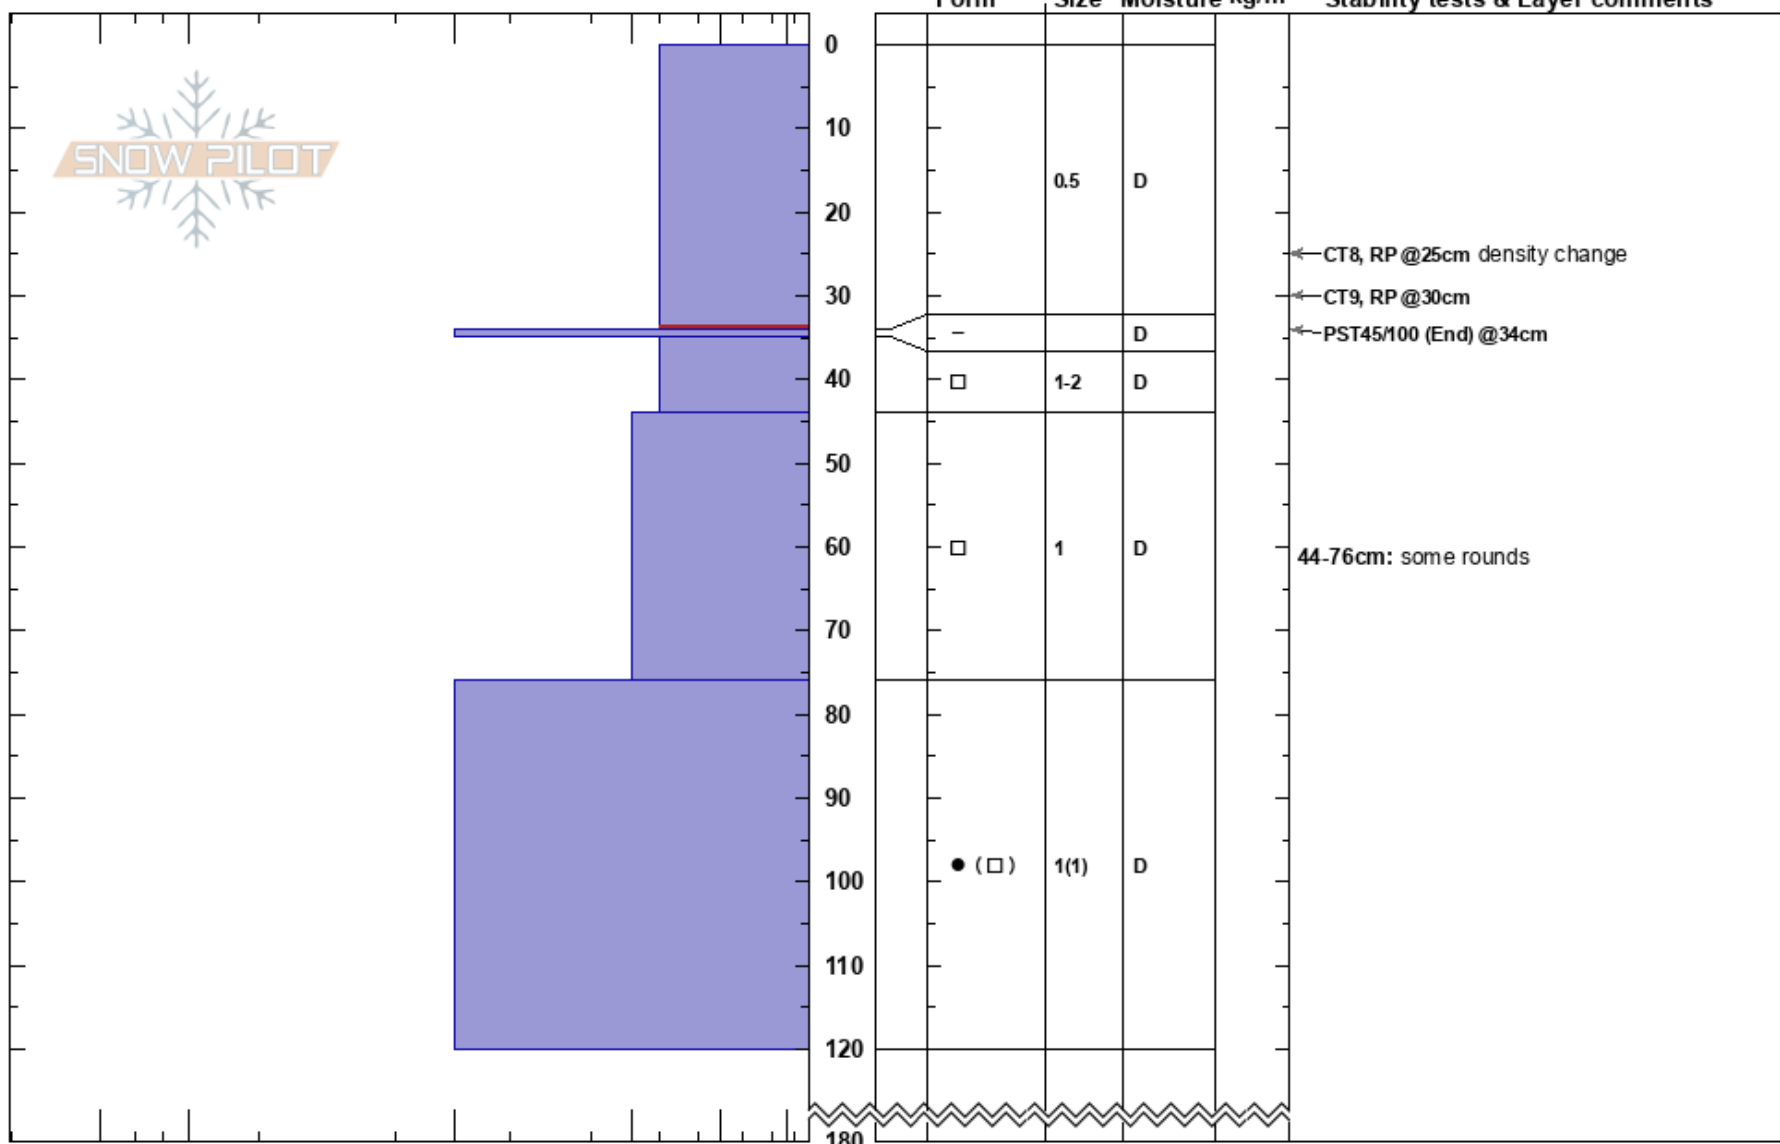

Worthington GI base
 Chugach Range
 AK
 Elevation: 2443 ft
 Aspect: 25°
 Specifics:

Joshua McDonald
 03/18/2023 - 4:43am
 Co-ord: 61.17281N, -145.71694W
 Slope Angle: 25°
 Wind Loading:

Stability: HS:180
 Air Temperature: -3.9°C PF:20 0-34cm: Problematic layer
 Sky Cover: OVC PS: 10 44-76cm: some rounds
 Precipitation: S-1
 Wind: NE Moderate

Notes: first snowfall after 3 week dry and windy period. 45cm new snow on top of windslab, crusts and scoured snow.