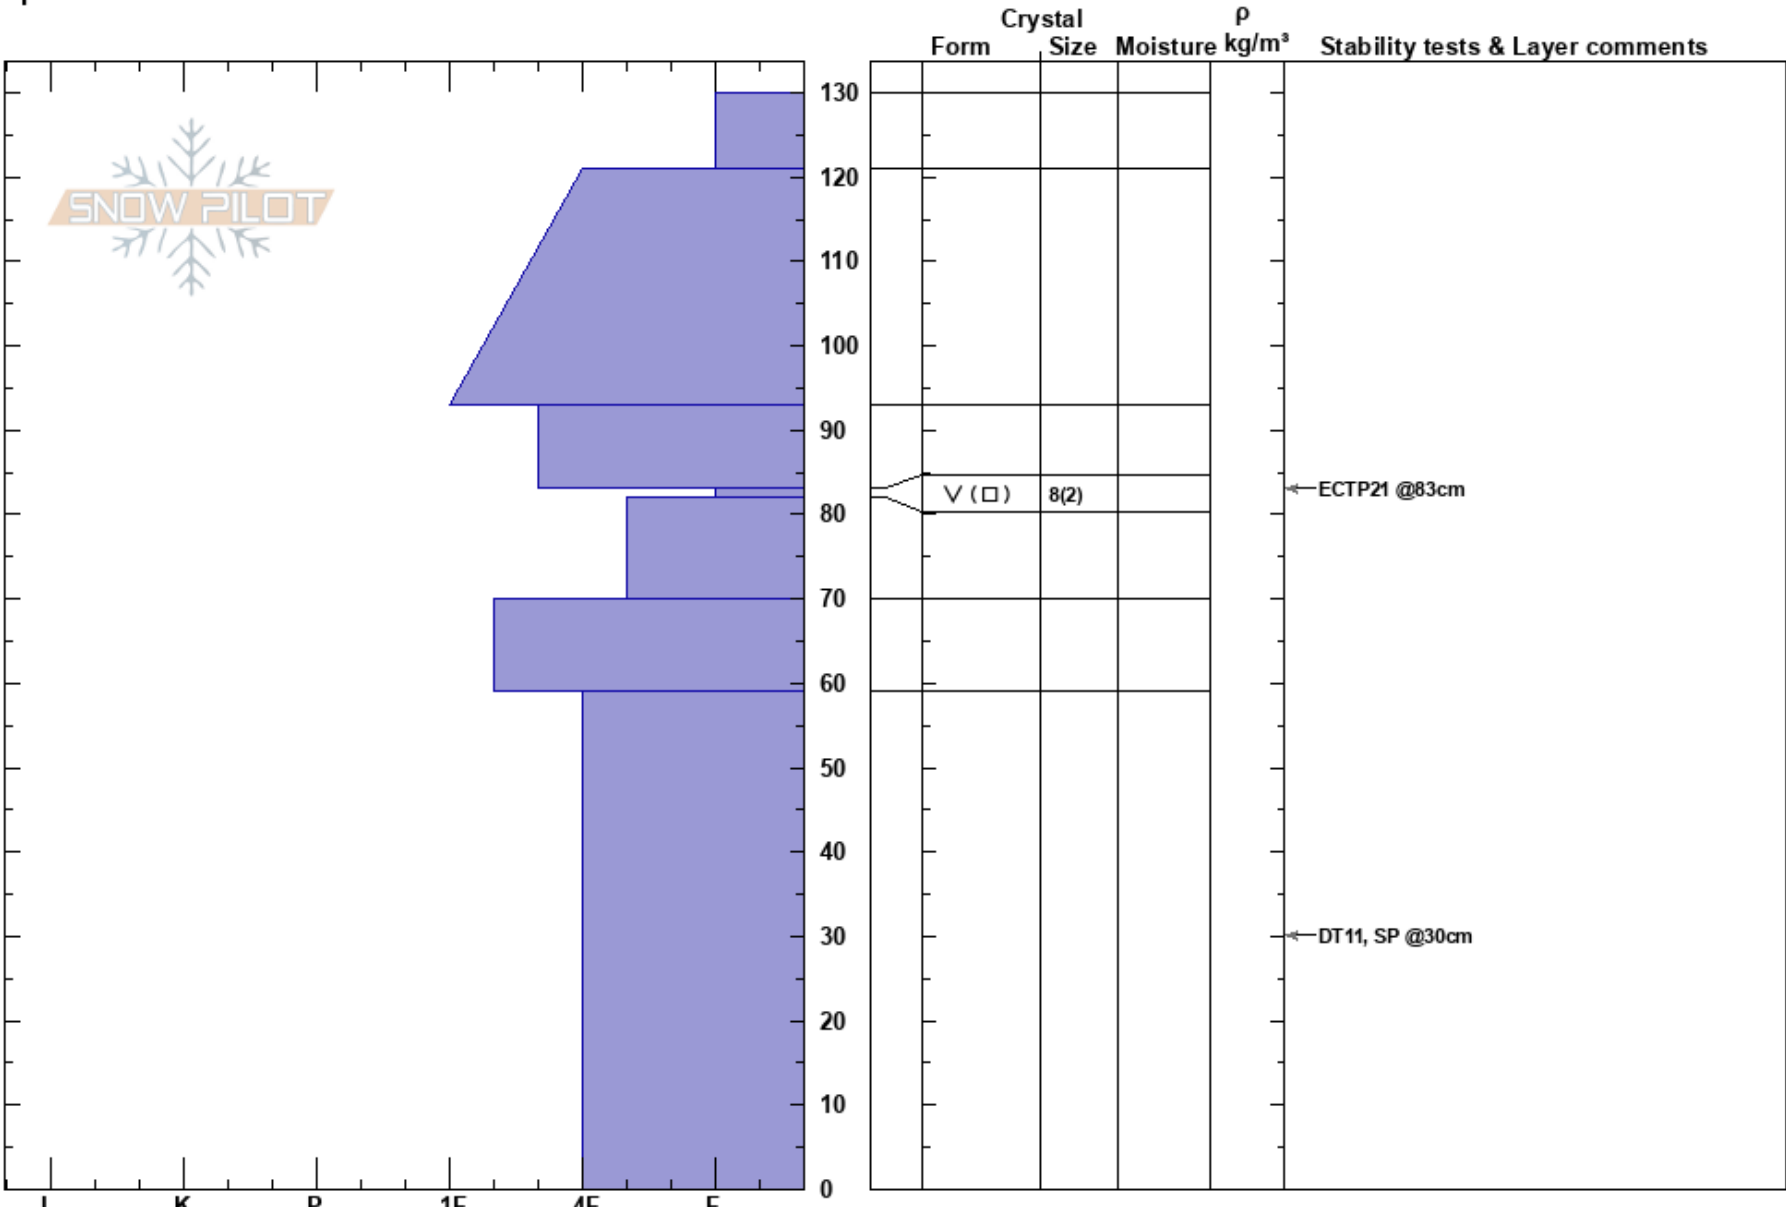

Bottom of Fingers  
 Purcell  
 BC  
 Elevation: 2240 m  
 Aspect: E  
 Specifics:

Panorama Avalanche Office  
 18/03/2023 - 10:20  
 Co-ord:  
 Slope Angle: 20°  
 Wind Loading:

Stability:  
 Air Temperature:  
 Sky Cover: SCT  
 Precipitation: NO  
 Wind: Calm

HS:130  
 PS:25  
 Layer Notes:

Notes: Sparse trees in end of path run out BTL. AG, BK.