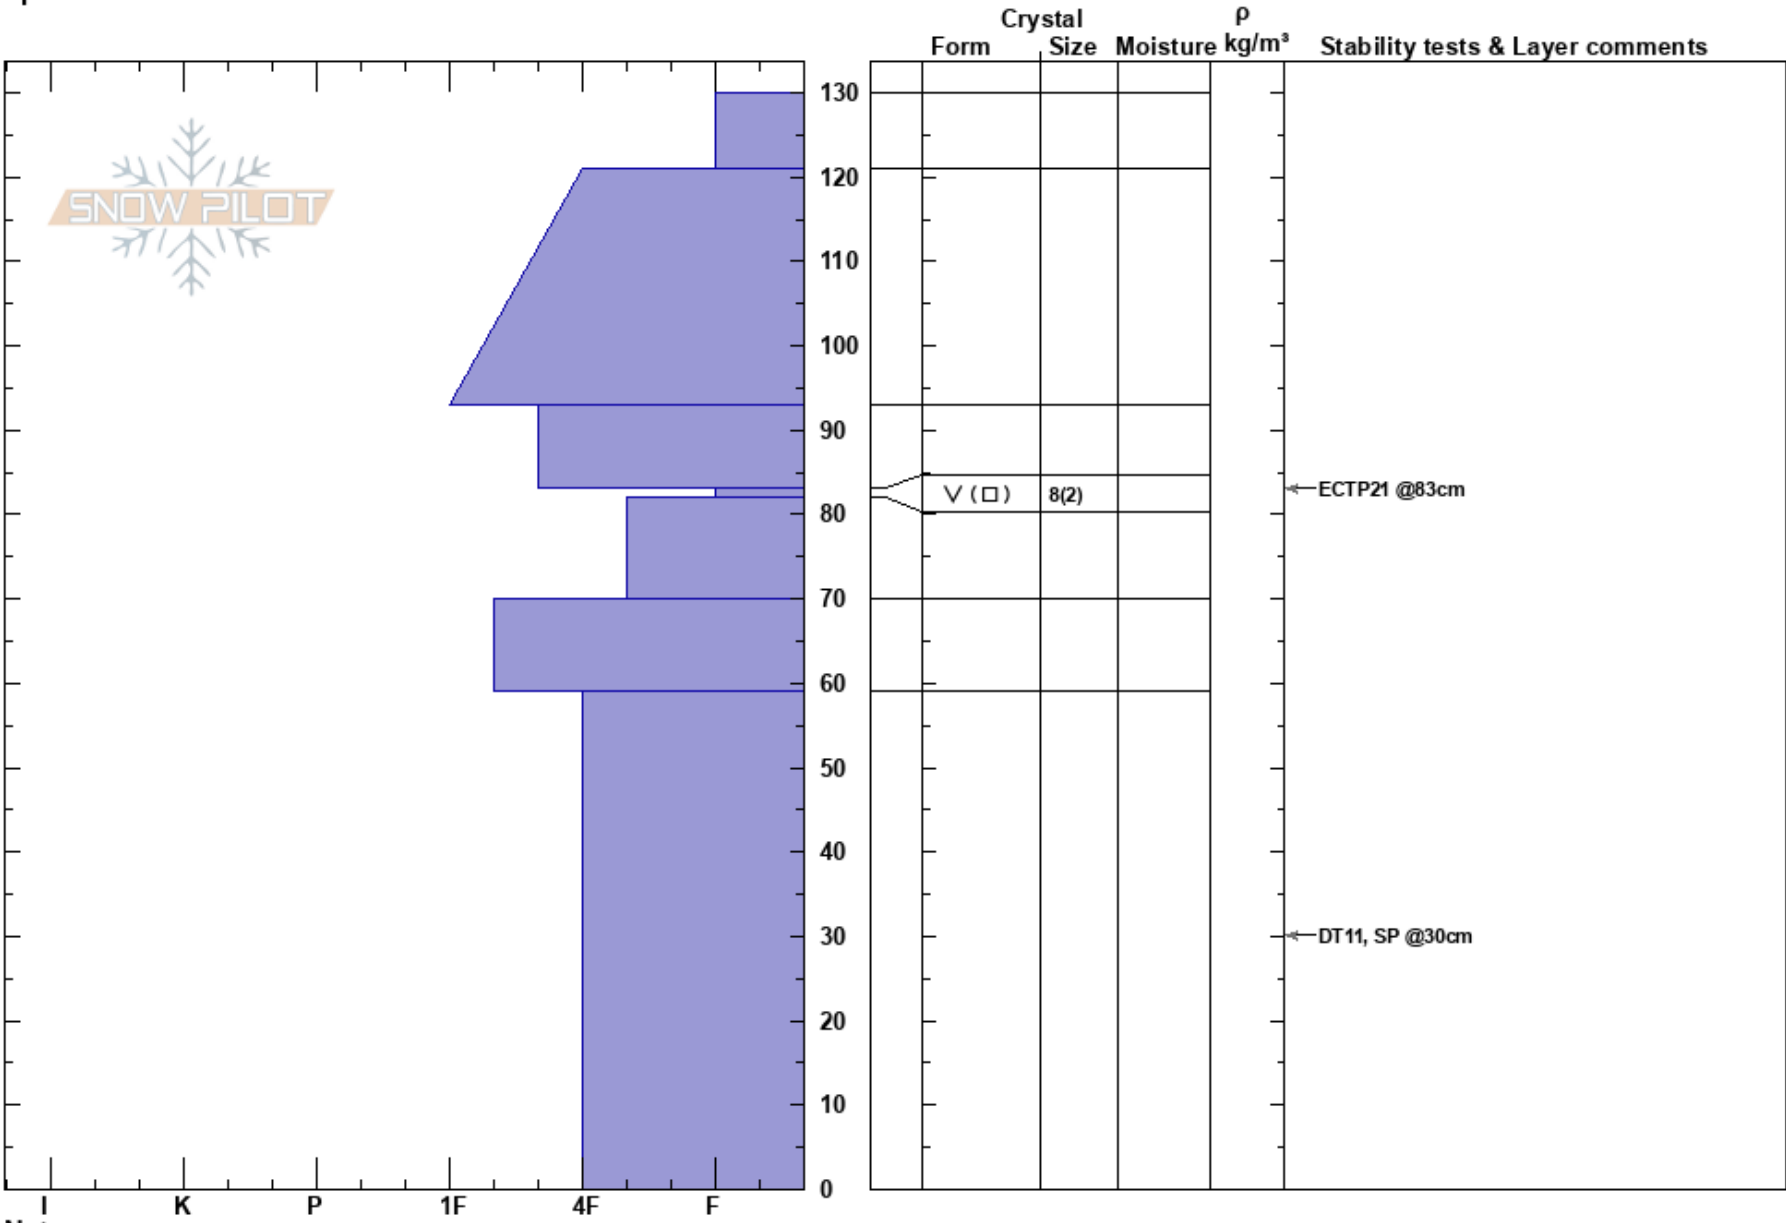

Bottom of Fingers
 Purcell
 BC
 Elevation: 2240 m
 Aspect: E
 Specifics:

Panorama Avalanche Office
 18/03/2023 - 10:20
 Co-ord:
 Slope Angle: 20°
 Wind Loading:

Stability:
 Air Temperature:
 Sky Cover: SCT
 Precipitation: NO
 Wind: Calm

HS:130
 PS:25
 Layer Notes:

Notes: Sparse trees in end of path run out BTL. AG, BK.