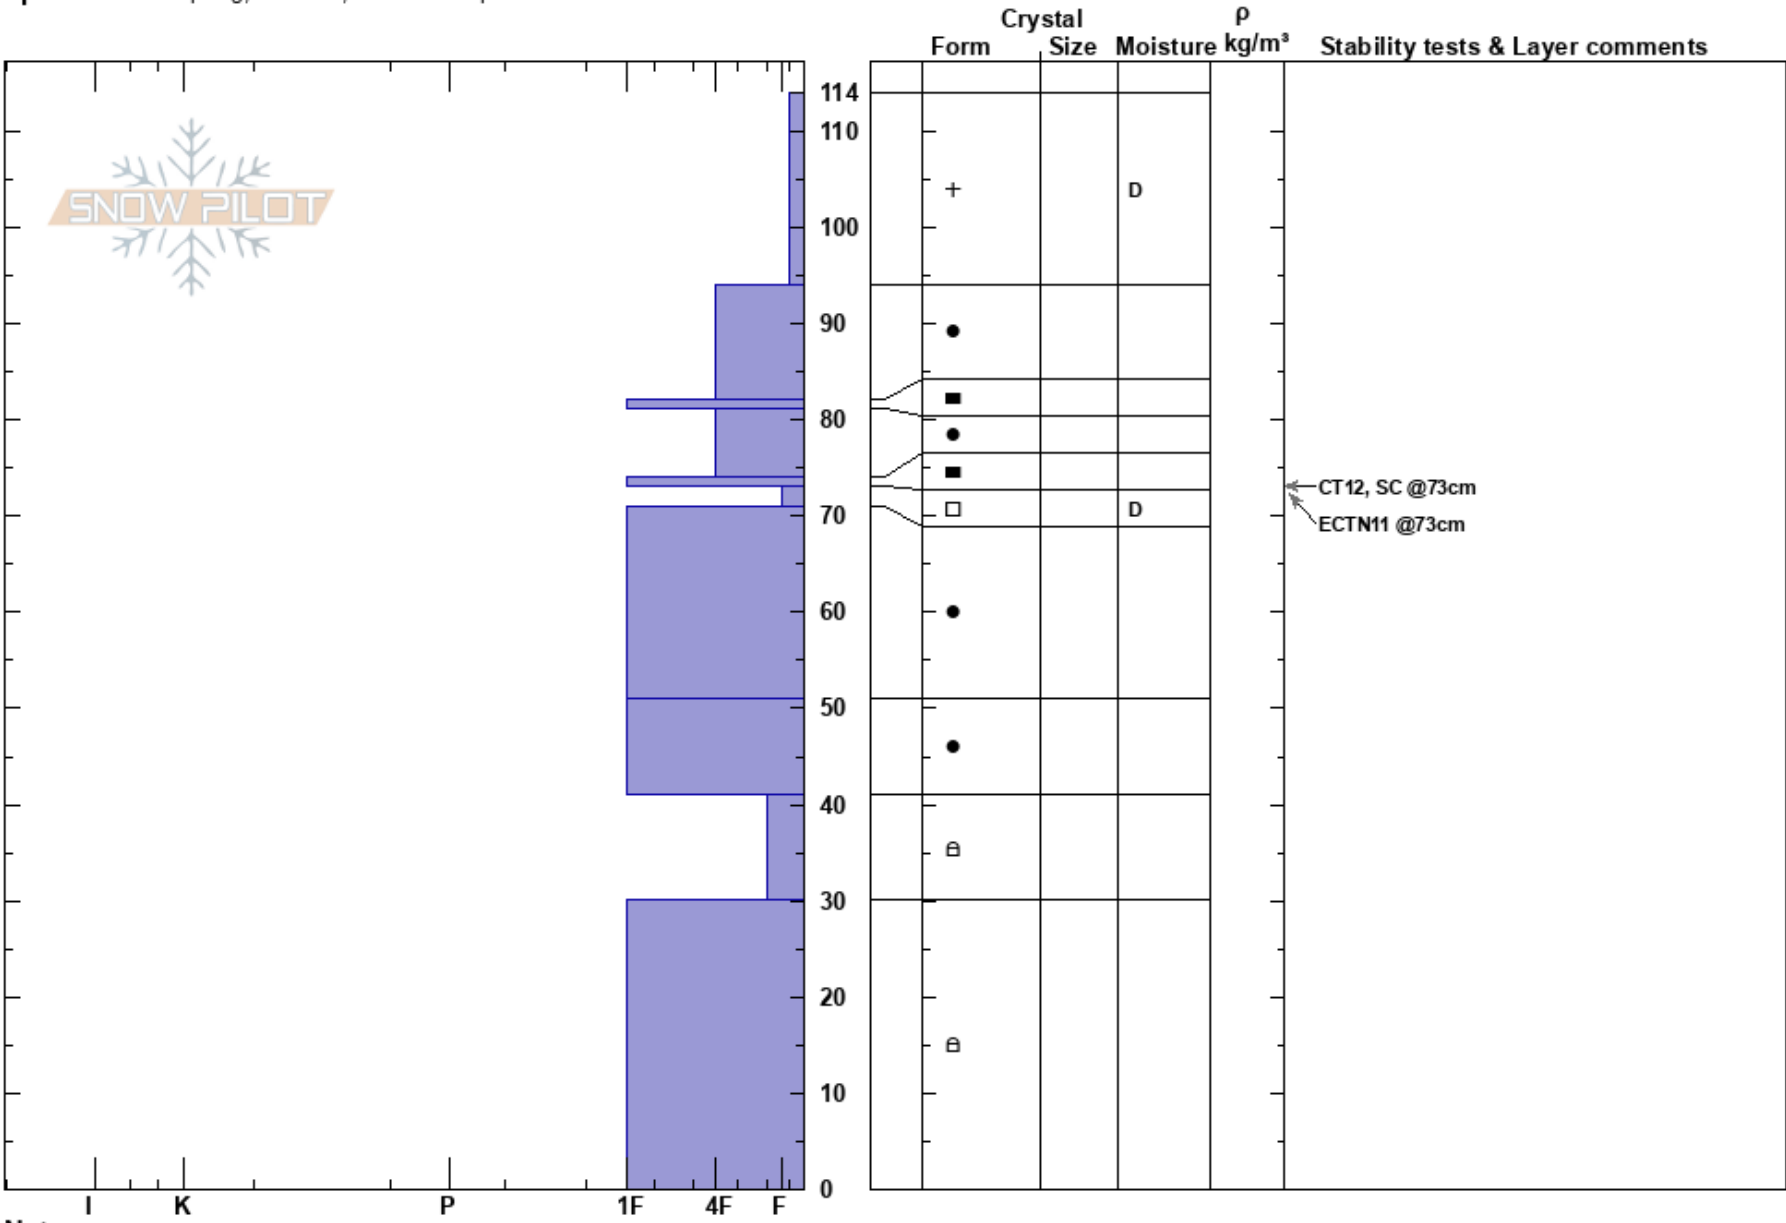

AlmostTop\_of\_The\_World Santiago Rodriguez  
 Boise Mountains 01/11/2018 - 11:00am  
 ID Co-ord: 11T 606037E 4867189N  
 Elevation: Slope Angle:  
 Aspect: Wind Loading: no  
 Specifics: Collapsing, localized; We skied slope

Stability: Fair HS:114 Layer Notes:  
 Air Temperature: -4°C PS: 15 73-71cm:Problematic layer  
 Sky Cover: FEW  
 Precipitation: S2  
 Wind: SE Moderate

Notes: