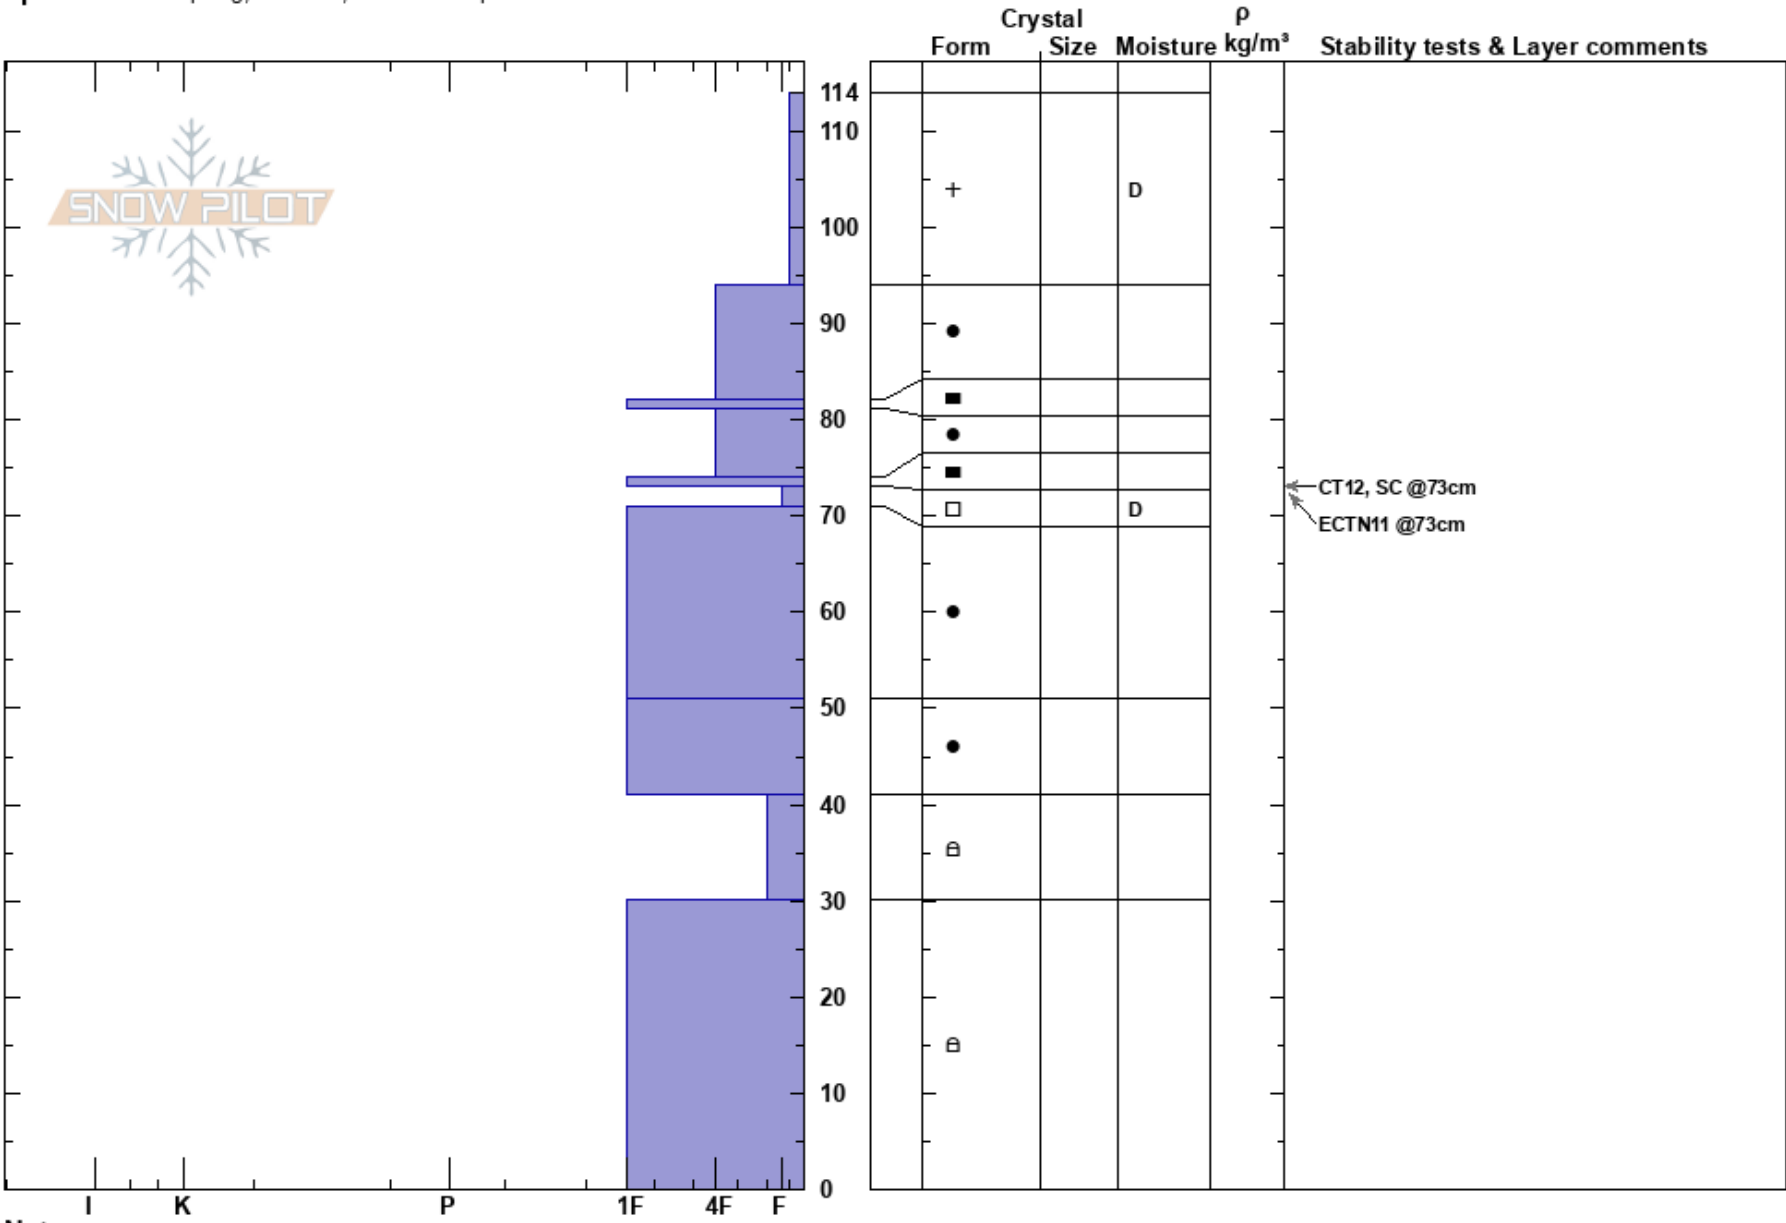

AlmostTop_of_The_World Santiago Rodriguez
 Boise Mountains 01/11/2018 - 11:00am
 ID Co-ord: 11T 606037E 4867189N
 Elevation: Slope Angle:
 Aspect: Wind Loading: no
 Specifics: Collapsing, localized; We skied slope

Stability: Fair HS:114 Layer Notes:
 Air Temperature: -4°C PS: 15 73-71cm:Problematic layer
 Sky Cover: FEW
 Precipitation: S2
 Wind: SE Moderate

Notes: