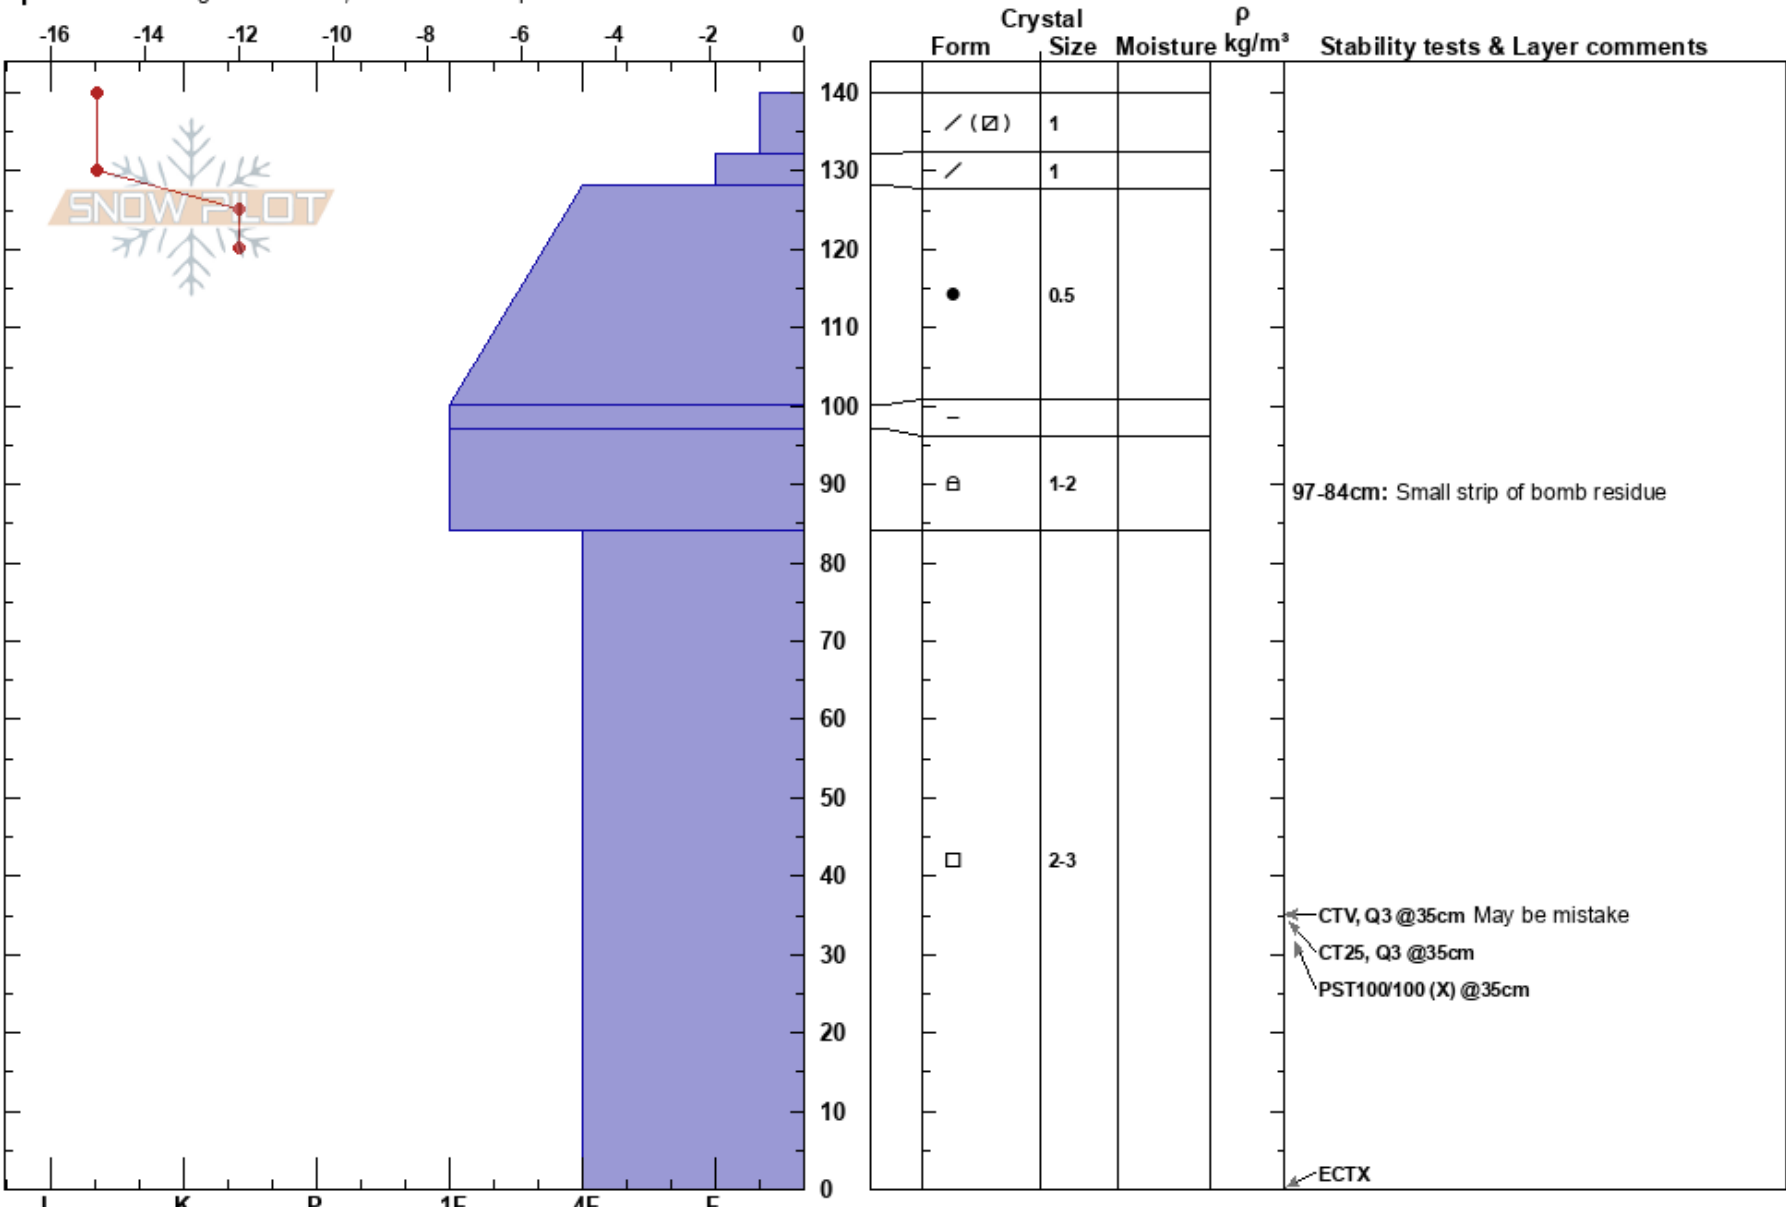

West Twin
 Tenmile Range
 CO
 Elevation: 11680 ft
 Aspect: NE
 Specifics: Pit dug in a Ski Area; Ski tracks on slope

Kyle Armstrong
 03/18/2023 - 10:30am
 Co-ord:
 Slope Angle: 29°
 Wind Loading: no

Stability: **HS:140**
 Air Temperature: -14°C
 Sky Cover: CLR
 Precipitation: NO
 Wind: Calm

Layer Notes:
 97-84cm: Small strip of bomb residue

← CTV, Q3 @35cm May be mistake
 ← CT25, Q3 @35cm
 ← PST100/100 (X) @35cm
 ← ECTX

Notes: Unusually calm winds for the last 48 hours. Height of snowpack was 175 in this area.