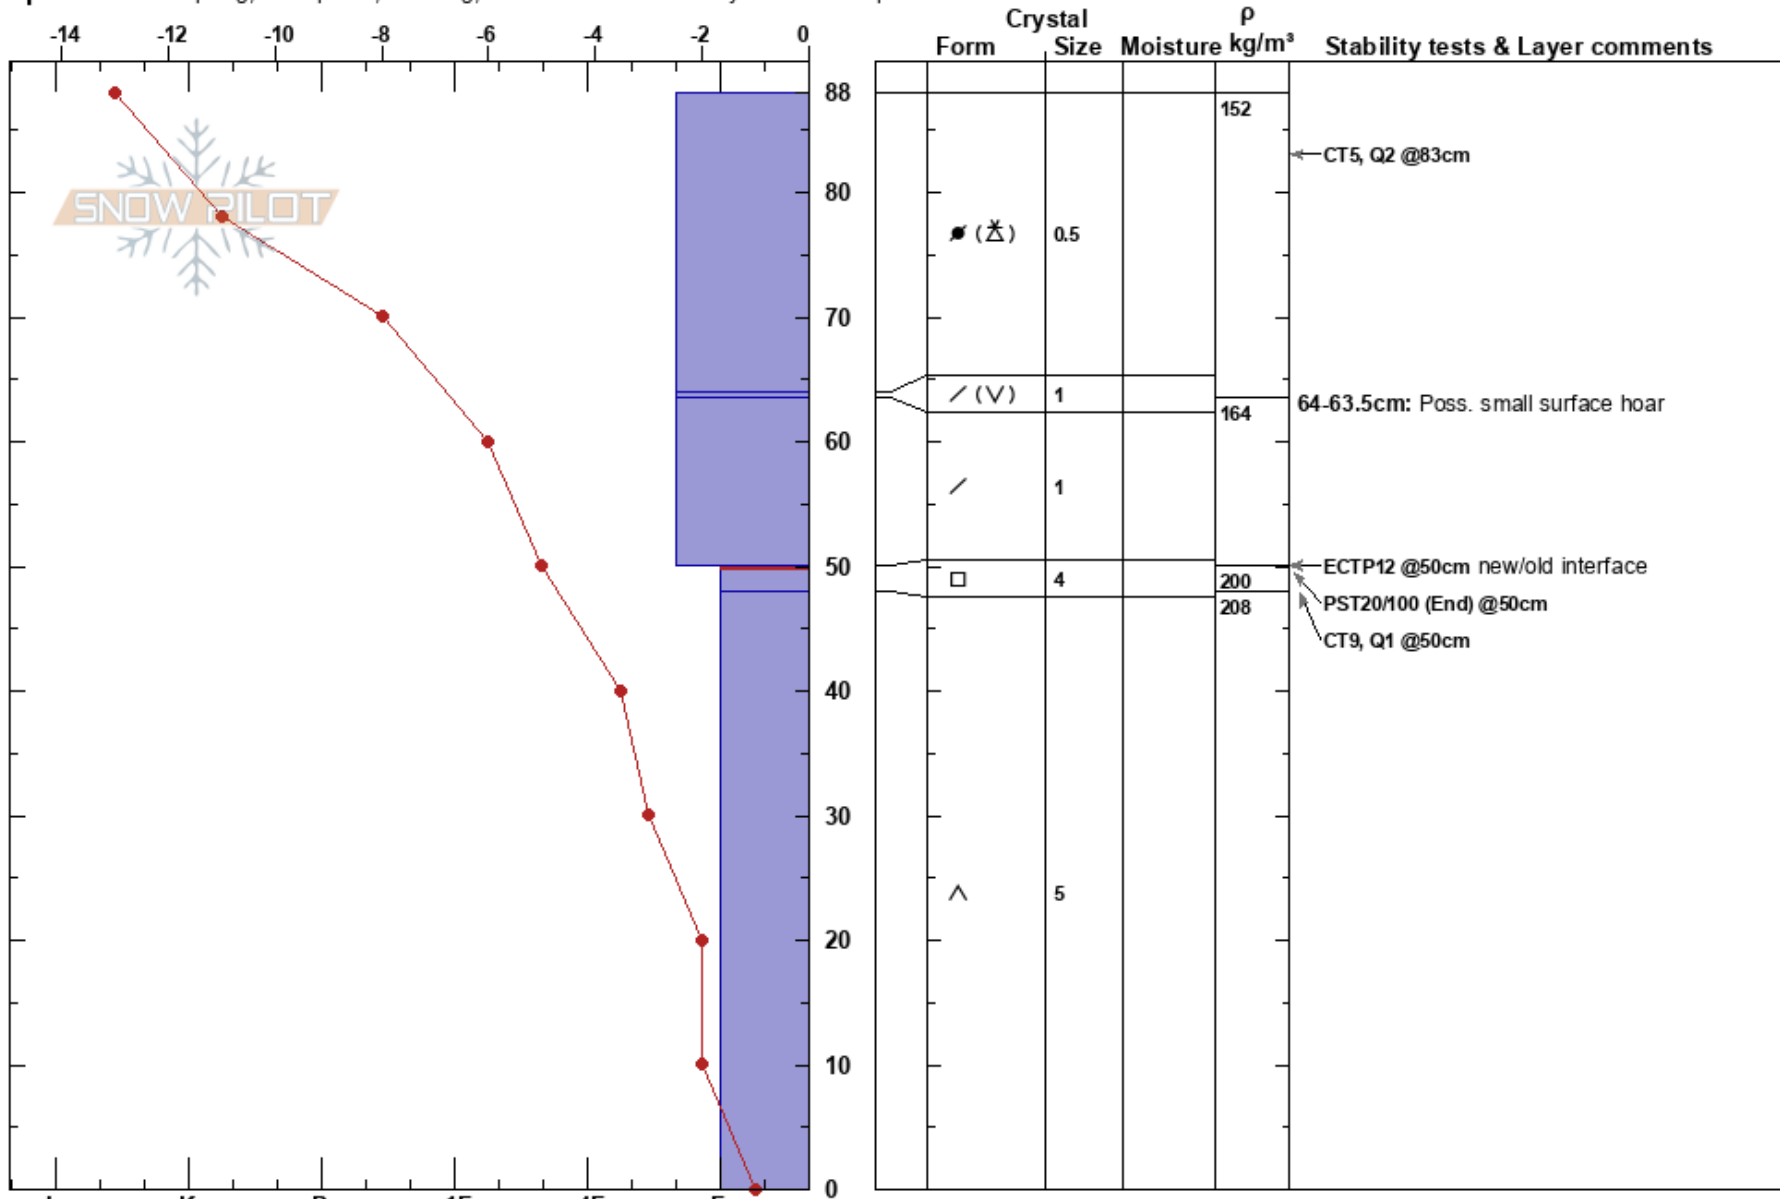

Elation 1 meadow
 Sawatch
 CO
Elevation: 11740 ft
Aspect: 100°

Rich Rogers
 01/11/2018 - 2:00pm
Co-ord: 13S 383023W 4264723N
Slope Angle: 20°
Wind Loading: yes

Stability: Poor
Air Temperature: -12°C
Sky Cover: FEW
Precipitation: S-1
Wind: SW Moderate

HS: 88
PS: 15
 64-63.5cm: Poss. small surface hoar
 50-48cm: Problematic layer

Specifics: Collapsing, widespread; Cracking; Recent avalanche activity on similar slopes

Notes: Moderate wind loading along ridge tops above pit location for past 24hrs. 3in of new snow reported at monarch ski area in last 24hrs. @64cm a thin visible layer, hard to identify grains/size, could be very small surface hoar. It was clear and cool overnight and warm during the day between storms on 20180107 and 20180110. Thin graupel layer 5cm down from surface. Observed graupel on 20180110 during storm.