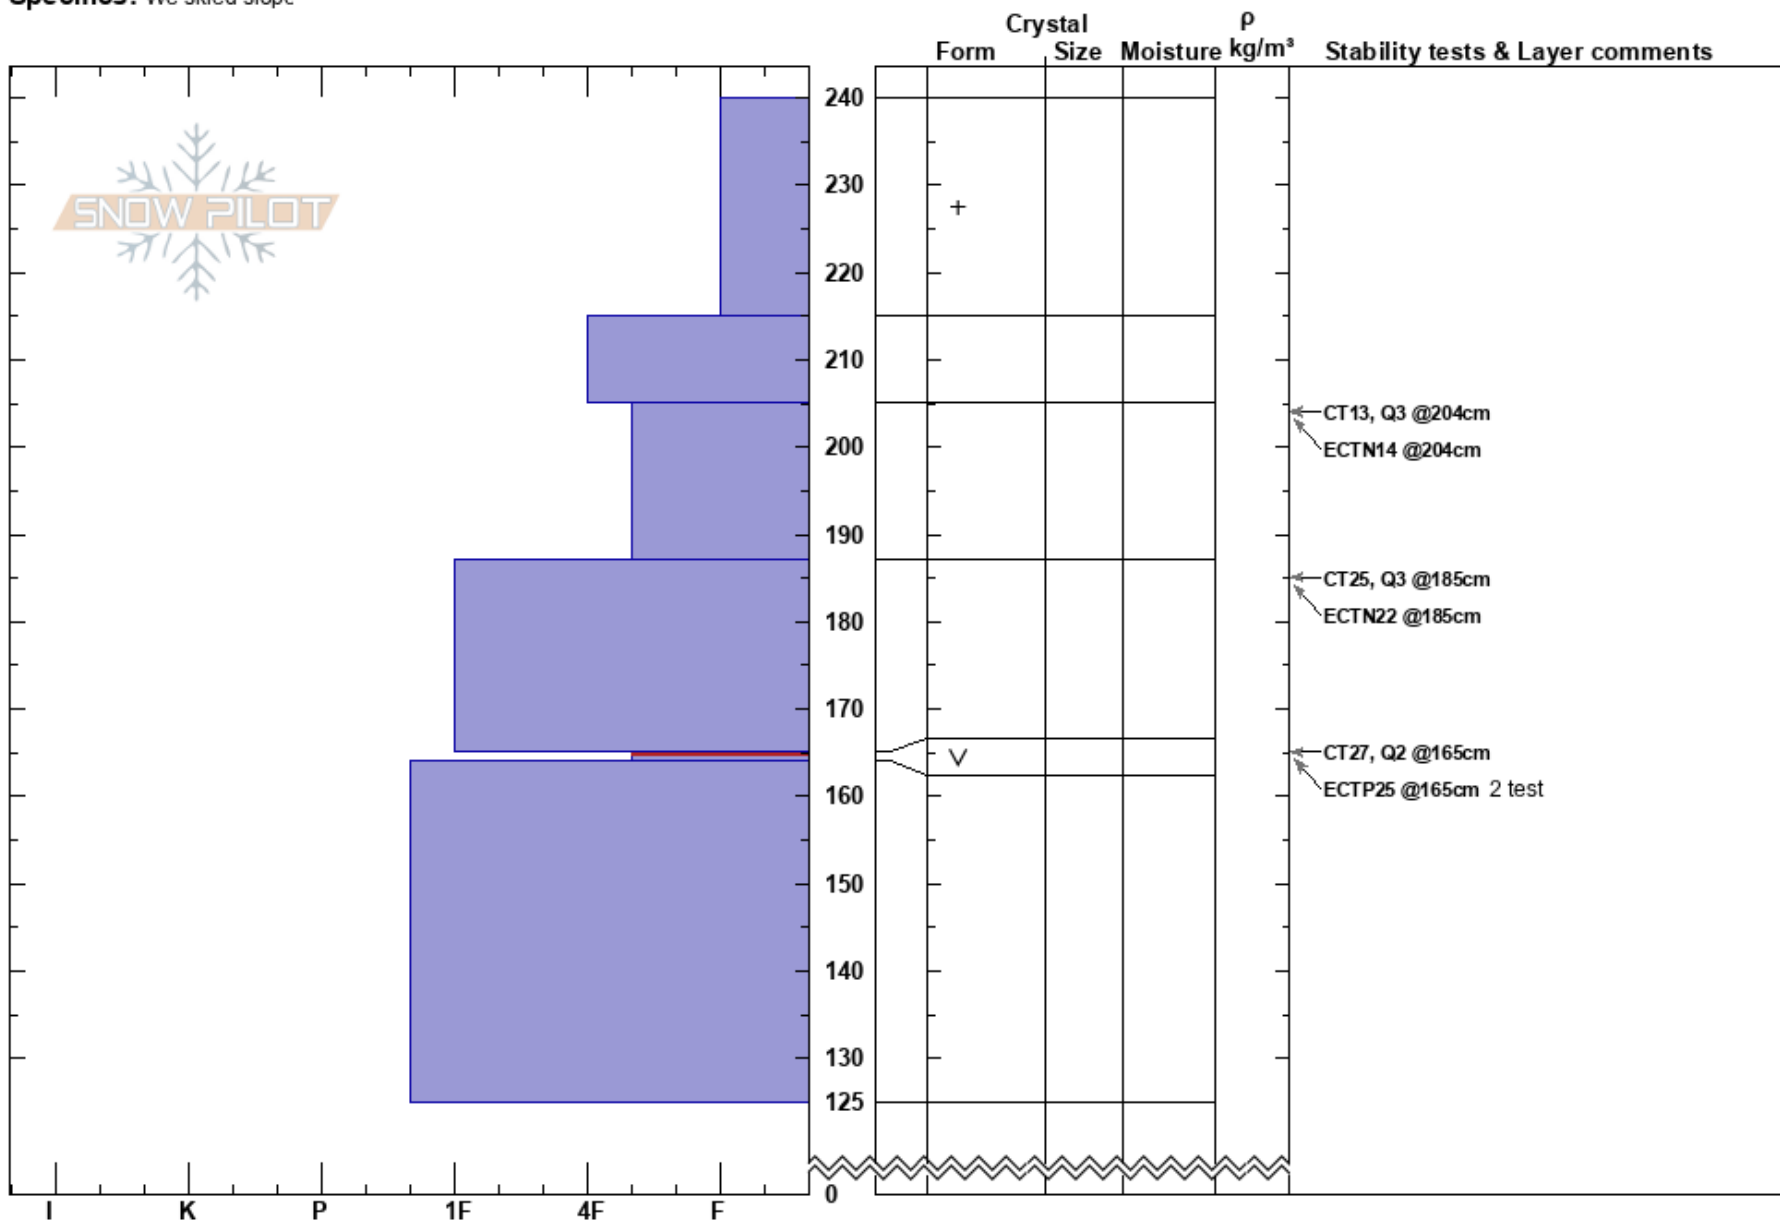

Paola Ridge  
 Flathead Range  
 MT  
**Elevation:** 6800 ft  
**Aspect:** 85°  
**Specifics:** We skied slope

Chris Bilbrey  
 01/11/2018 - 1:15pm  
**Co-ord:** 48.30411N, -113.66138W  
**Slope Angle:**  
**Wind Loading:** yes

**Stability:** **HS:240**  
**Air Temperature:** 165-164cm:Problematic layer  
**Sky Cover:** OVC  
**Precipitation:** S-1  
**Wind:** SW Light Breeze

Notes: