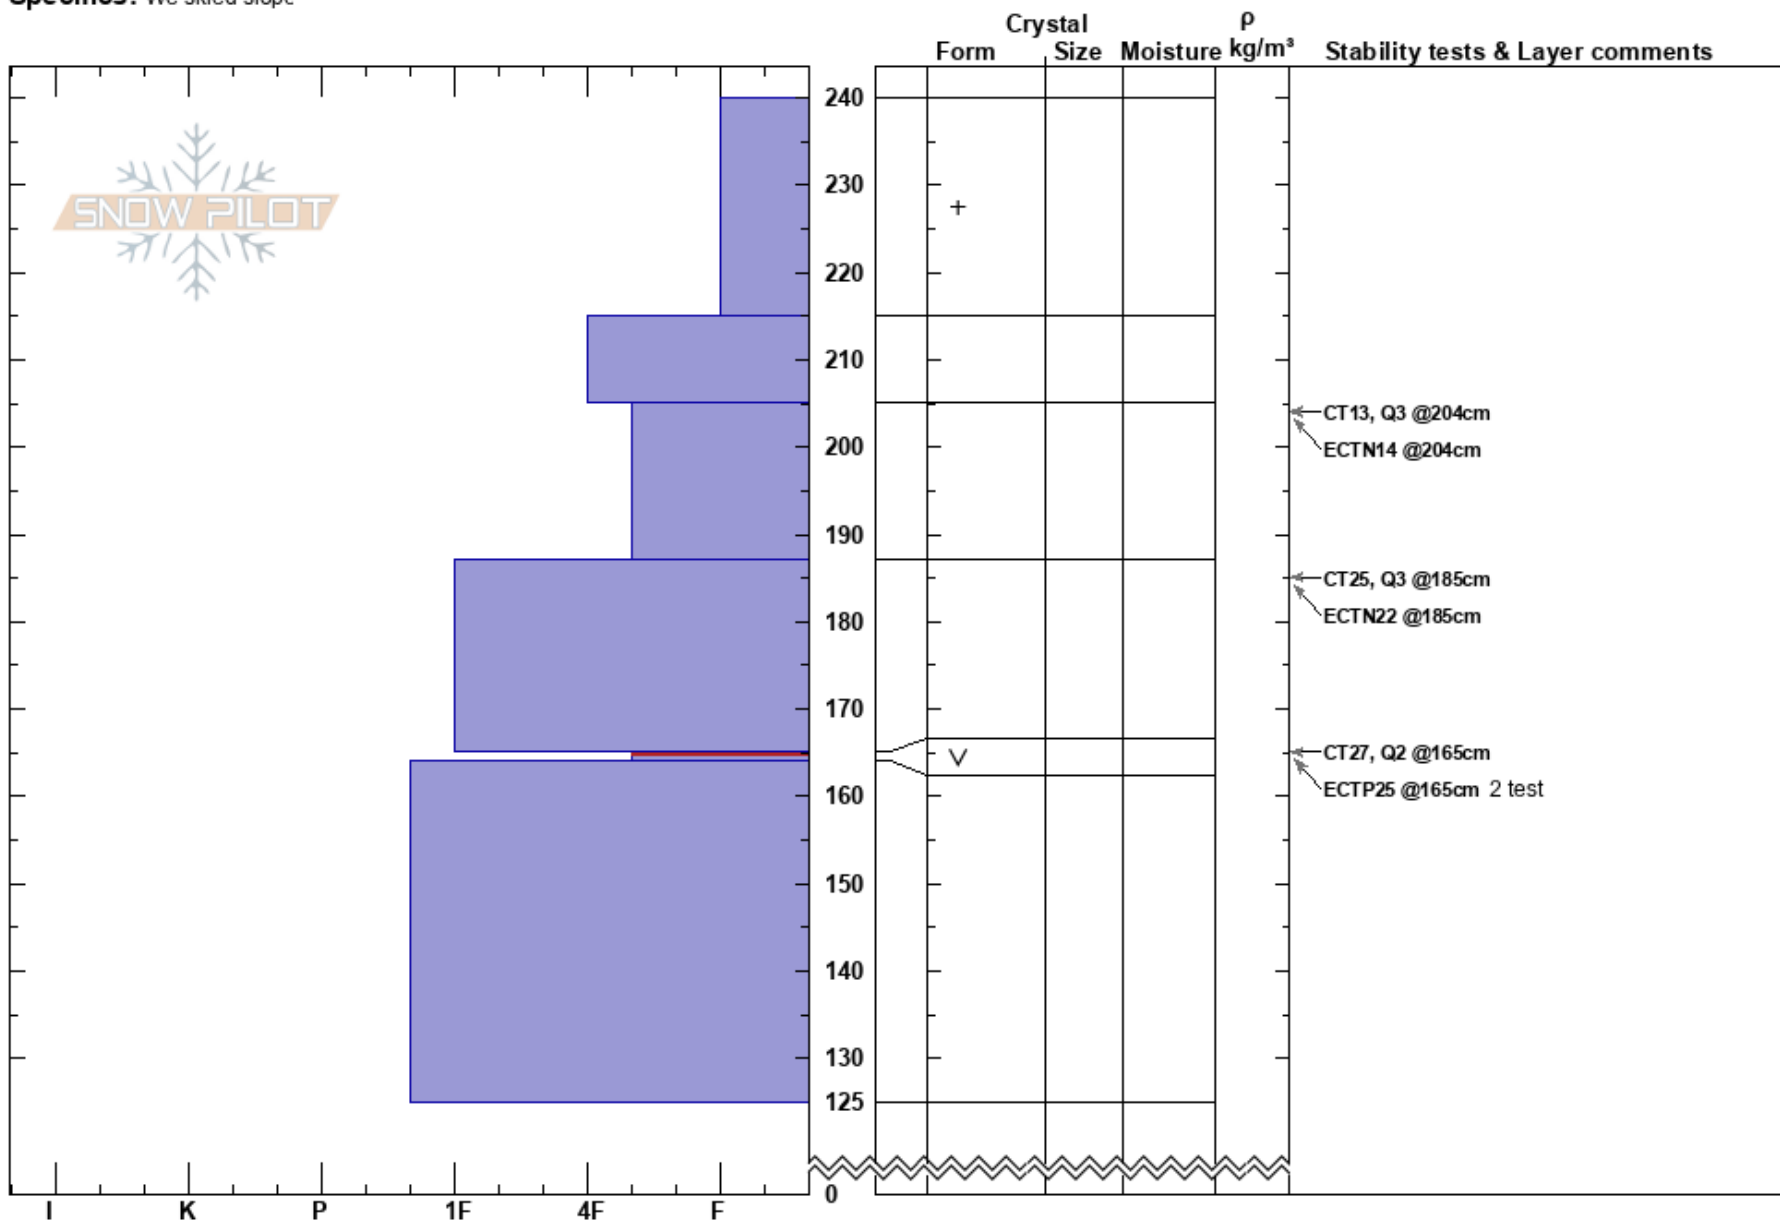

Paola Ridge
 Flathead Range
 MT
Elevation: 6800 ft
Aspect: 85°
Specifics: We skied slope

Chris Bilbrey
 01/11/2018 - 1:15pm
Co-ord: 48.30411N, -113.66138W
Slope Angle:
Wind Loading: yes

Stability: **HS:240**
Air Temperature: 165-164cm:Problematic layer
Sky Cover: OVC
Precipitation: S-1
Wind: SW Light Breeze