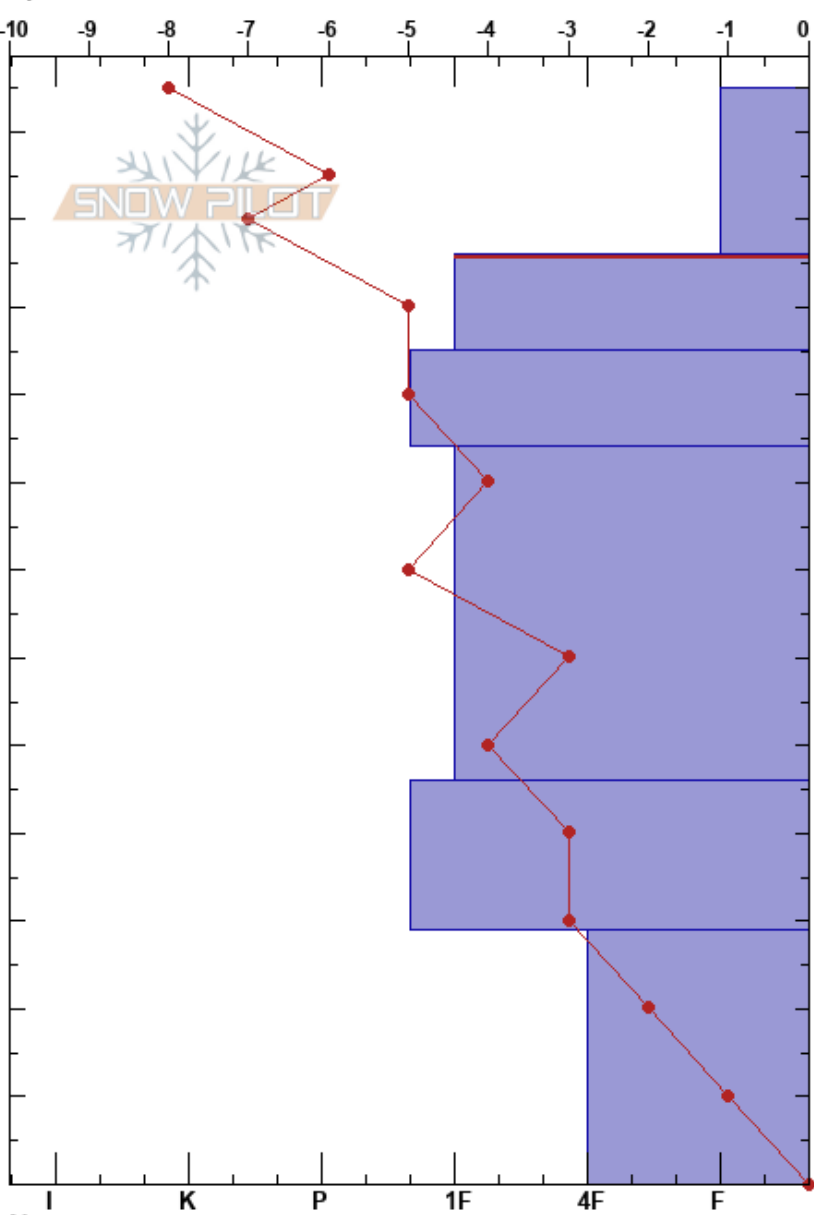

Miller Time 3/17/23
 Kachina Peaks
 AZ
 Elevation: 11800 ft
 Aspect: SW

Snowbowl Dispatch
 03/17/2023 - 11:30am
 Co-ord: 35.33101N, -111.67968W
 Slope Angle: 33°
 Wind Loading: previous

Stability: **HS:125**
 Air Temperature: -4°C **PF:55** 106-95cm:Problematic layer
 Sky Cover: SCT
 Precipitation: NO
 Wind: Calm

Specifics: Pit dug in a Ski Area; Pit is representative of backcountry

Form	Crystal		ρ kg/m ³	Stability tests & Layer comments
	Size	Moisture		
⊖	1			←CT3, Q2 @116cm ←ECTN16 @109cm Q3
●	0.5-1.5			←CT9, Q2 @98cm
●	1-1.5			
⊖	1-2			←CT24, Q2 @78cm
^	2-3			
^	1-2			