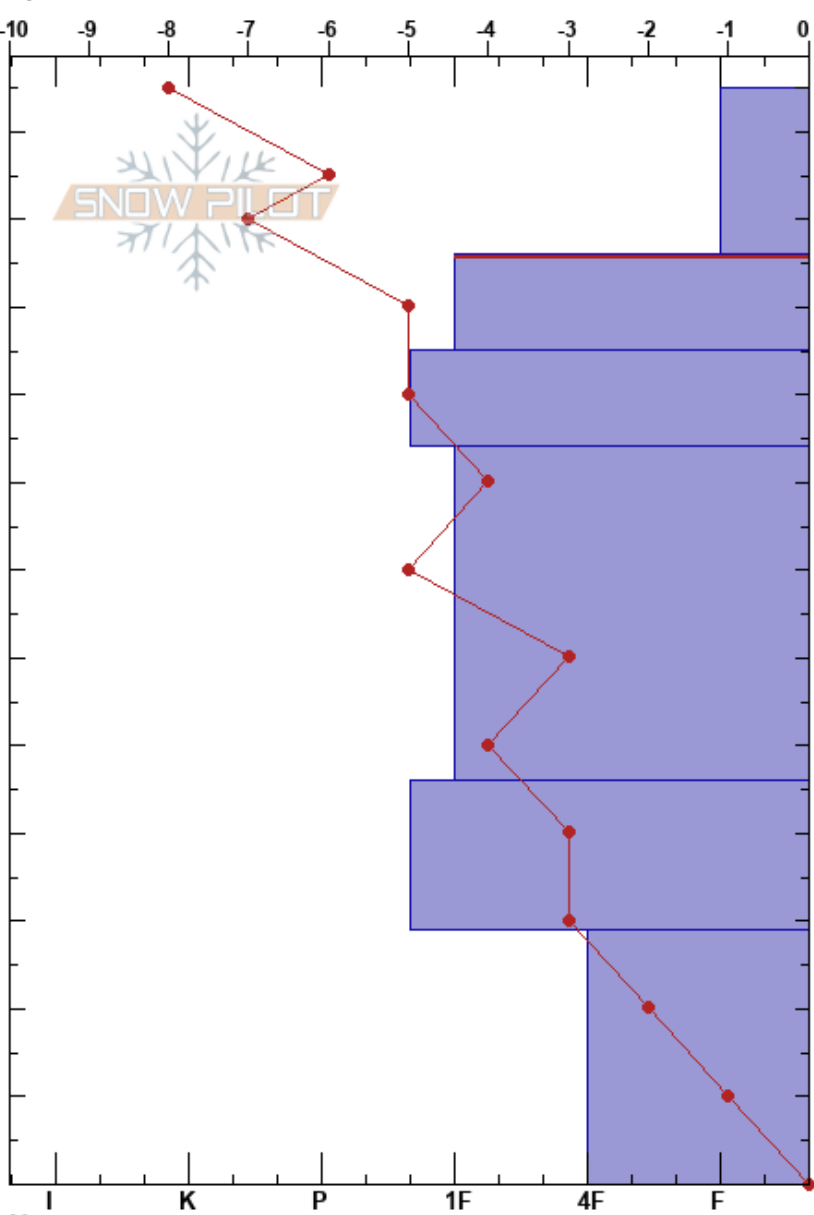

Miller Time 3/17/23
 Kachina Peaks
 AZ
 Elevation: 11800 ft
 Aspect: SW

Snowbowl Dispatch
 03/17/2023 - 11:30am
 Co-ord: 35.33101N, -111.67968W
 Slope Angle: 33°
 Wind Loading: previous

Stability: **HS:125**
 Air Temperature: -4°C PF:55 106-95cm:Problematic layer
 Sky Cover: SCT
 Precipitation: NO
 Wind: Calm

Specifics: Pit dug in a Ski Area; Pit is representative of backcountry

Form	Crystal Size	Moisture	ρ kg/m ³	Stability tests & Layer comments
⊖	1			←CT3, Q2 @116cm
				←ECTN16 @109cm Q3
●	0.5-1.5			←CT9, Q2 @98cm
●	1-1.5			
				←CT24, Q2 @78cm
☐	1-2			
^	2-3			
^	1-2			