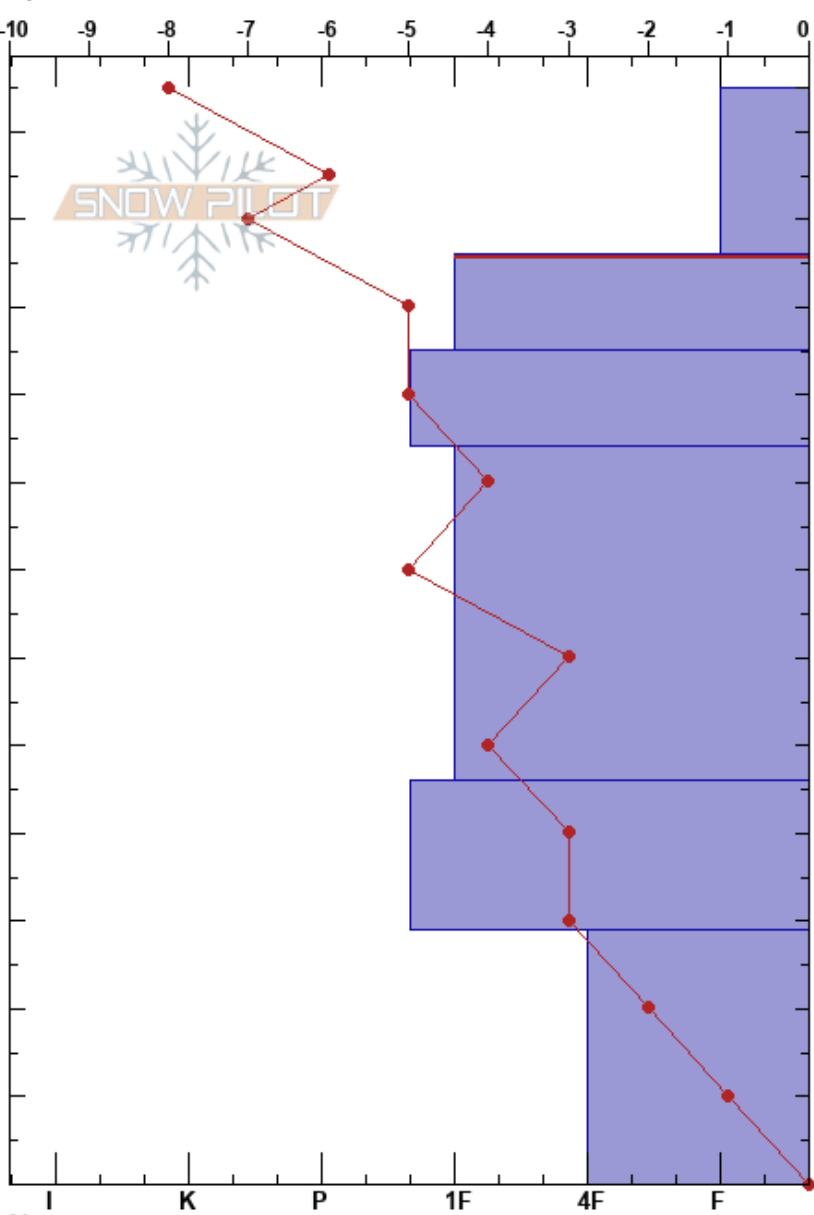

Miller Time 3/17/23
 Kachina Peaks
 AZ
 Elevation: 11800 ft
 Aspect: SW

Snowbowl Dispatch
 03/17/2023 - 11:30am
 Co-ord: 35.33101N, -111.67968W
 Slope Angle: 33°
 Wind Loading: previous

Stability: **HS:125**
 Air Temperature: -4°C PF:55 106-95cm:Problematic layer
 Sky Cover: SCT
 Precipitation: NO
 Wind: Calm

Specifics: Pit dug in a Ski Area; Pit is representative of backcountry

Form	Crystal Size	Moisture	ρ kg/m³	Stability tests & Layer comments
⊖	1			←CT3, Q2 @116cm
•	0.5-1.5			←ECTN16 @109cm Q3
•	1-1.5			←CT9, Q2 @98cm
⊖	1-2			←CT24, Q2 @78cm
^	2-3			
^	1-2			