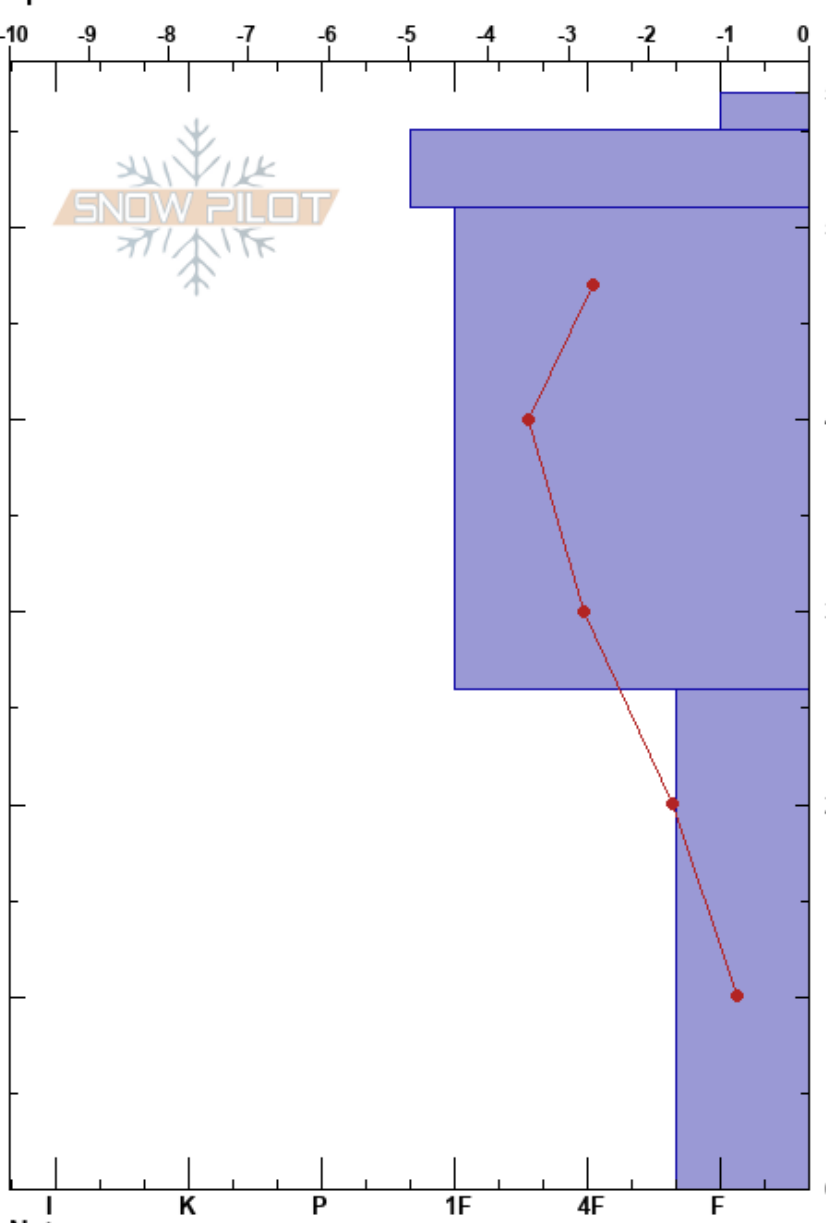

Kicking horse wx  
 Rockies  
 BC  
 Elevation: 1844 m  
 Aspect: S  
 Specifics:

Neville Bugden  
 14/03/2023 - 14:15  
 Co-ord:  
 Slope Angle: 9°  
 Wind Loading:

Stability:  
 Air Temperature: 0.8°C  
 Sky Cover: BKN  
 Precipitation: NO  
 Wind: W Moderate

HS:57  
 PF:50  
 Layer Notes:

Form	Crystal		Moisture	$\rho$ kg/m <sup>3</sup>	Stability tests & Layer comments
	Size				
+	2				
/	1-2		M		
/	2		M		
□	1		M		
△	3		M		

← ECTN17 @33cm  
 ← CT13, SC @27cm on DH 2-6mm

Notes: Adjacent to path 7.2