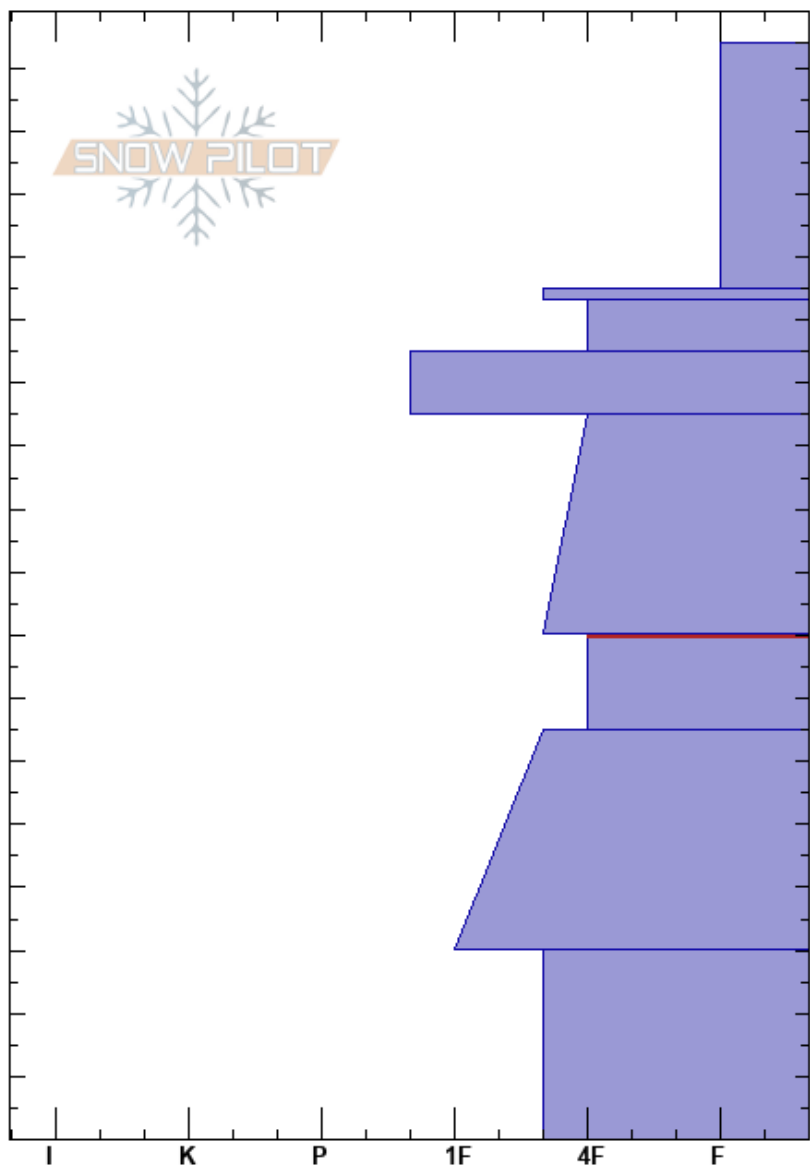

Middle Basin
 Madison Range-N
 MT
Elevation:
Aspect:
Specifics: We skied slope

Eric Knoff
 01/10/2018 - 1:30pm
Co-ord: 45.33000N, -111.38180W
Slope Angle:
Wind Loading: no

Stability: Good
Air Temperature: -7°C
Sky Cover: OVC
Precipitation: S1
Wind: SW Moderate

Layer Notes:
 80-65cm: Problematic layer

Depth (cm)	Crystal		ρ kg/m ³	Stability tests & Layer comments
	Form	Size		
174				
170				
160				
150	+			
140				
135	—			← ECTN5 @135cm
130	/			
120	•			
110				
100				
90				
80				← ECTN25 @80cm
70	⊖	1-2		
60				
50	•			
40				
30				
20				
10	⊖			
0				